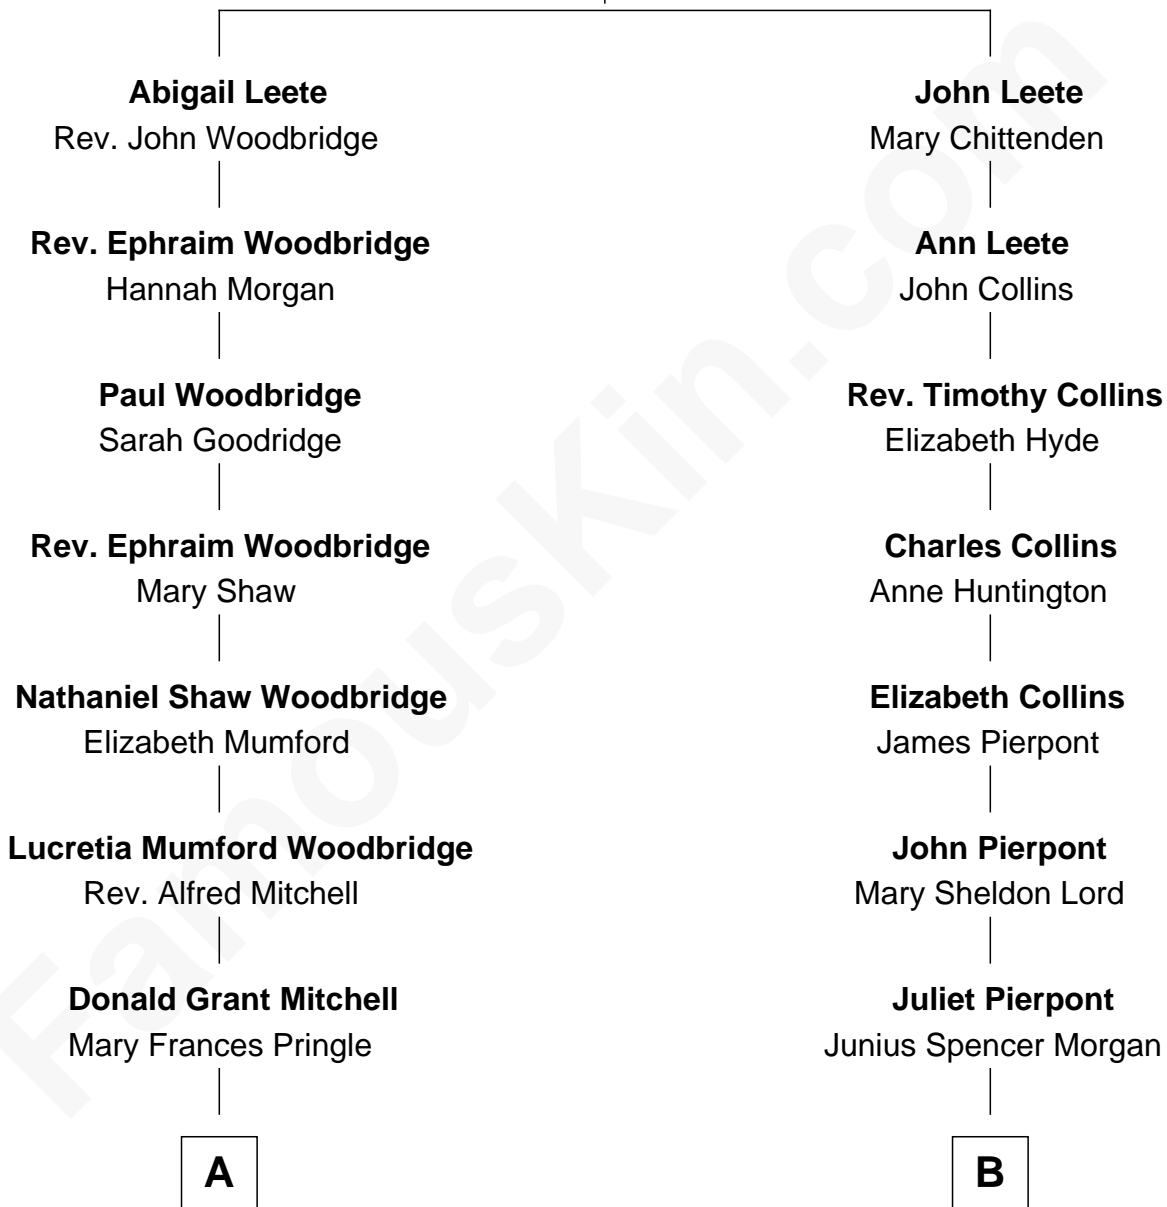

FamousKin.com Relationship Chart of

Paget Brewster
TV Actress

10th cousin 1 time removed of

John Adams Morgan
1952 Olympic Sailing Gold Medalist

Gov. William Leete
Anna Payne

A

Mary Pringle Mitchell
Edward Larned Ryerson

Donald Mitchell Ryerson
Isabelle McGenniss

Joan Ryerson
George Washington Wales Brewster

Galen Brewster
Hathaway Tew

Paget Brewster
TV Actress

B

John Pierpont Morgan
Frances Louisa Tracy

John Pierpont Morgan
Jane Norton Grew