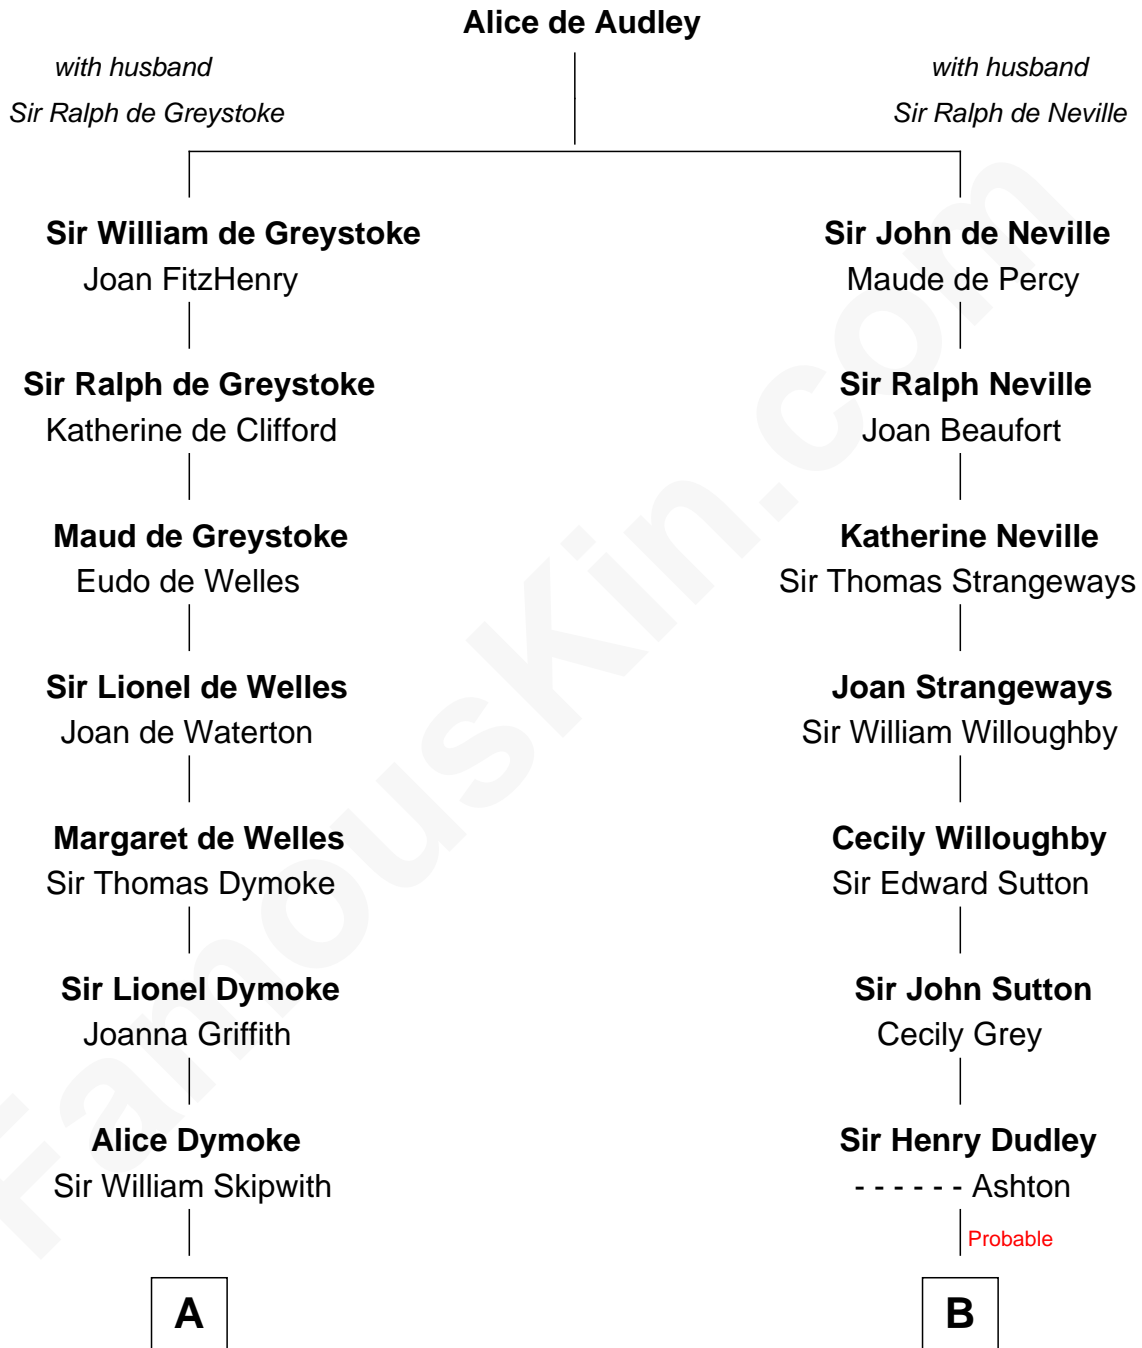

FamousKin.com Relationship Chart of

Paget Brewster
TV Actress

18th cousin 2 times removed of

John Adams Morgan
1952 Olympic Sailing Gold Medalist

C

Donald Mitchell Ryerson

Isabelle McGenniss

Joan Ryerson

George Washington Wales Brewster

Galen Brewster

Hathaway Tew

Paget Brewster

TV Actress

D

Catherine Frances Lovering Adams

Henry Sturgis Morgan