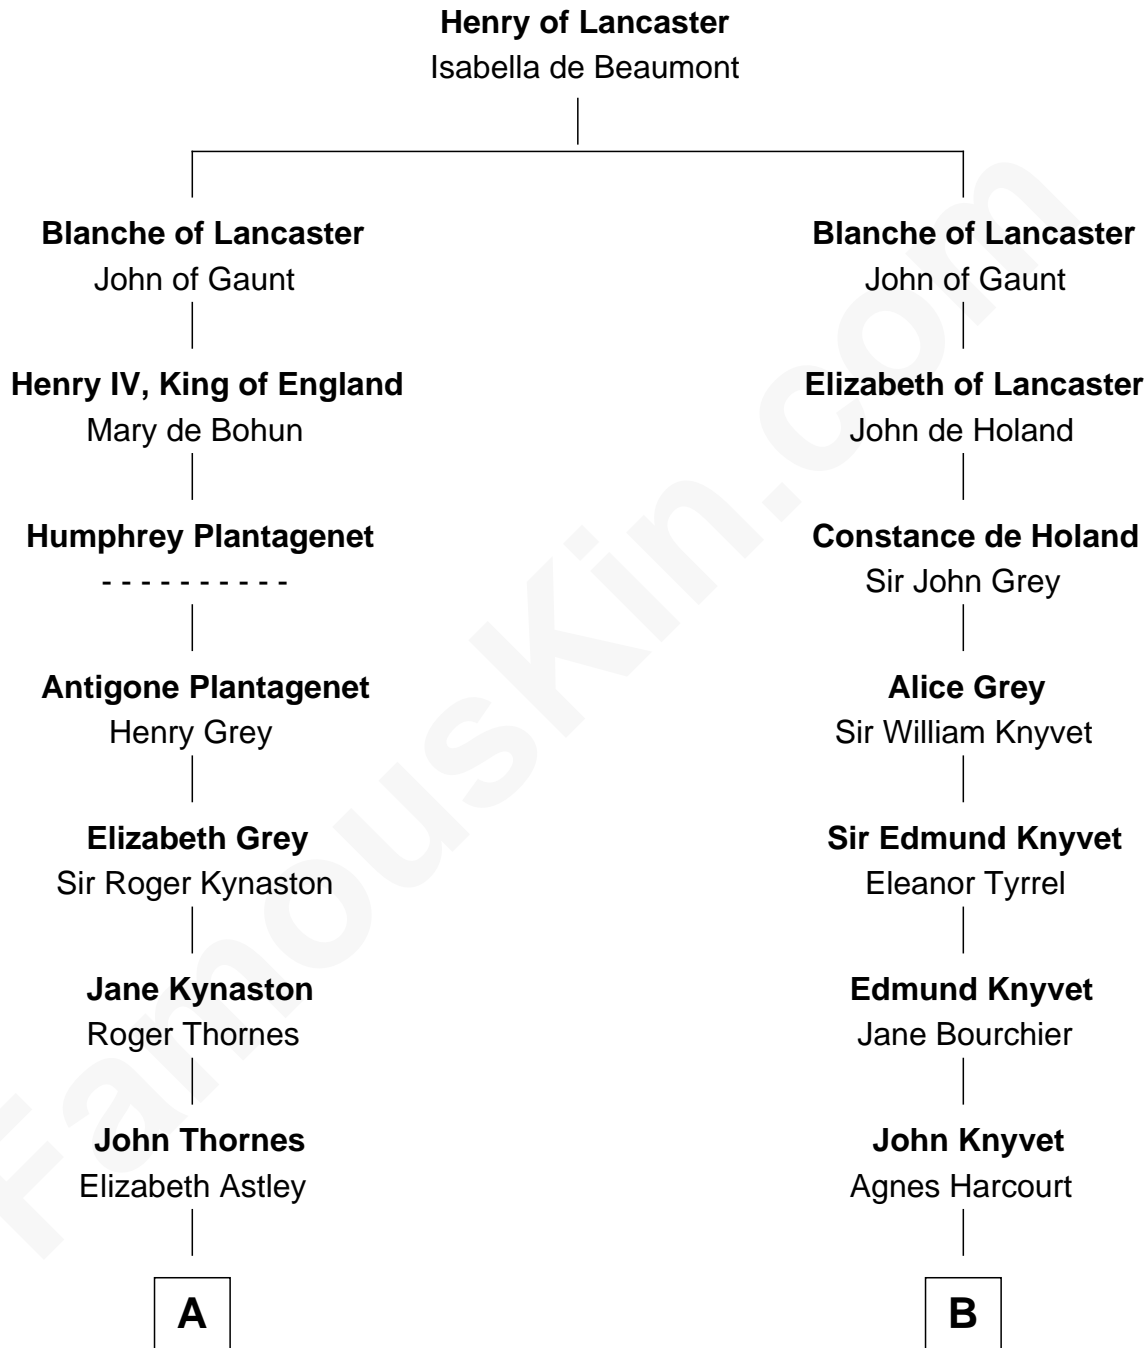

FamousKin.com Relationship Chart of

Paget Brewster
TV Actress

19th cousin 2 times removed of

John Adams Morgan
1952 Olympic Sailing Gold Medalist

C

Susan Savage Wilson

John Ledyard Hodge

Ellen Mackenzie Hodge

Dr. George Washington Wales Brewster

George Washington Wales Brewster

Joan Ryerson

Galen Brewster

Hathaway Tew

Paget Brewster

TV Actress

D