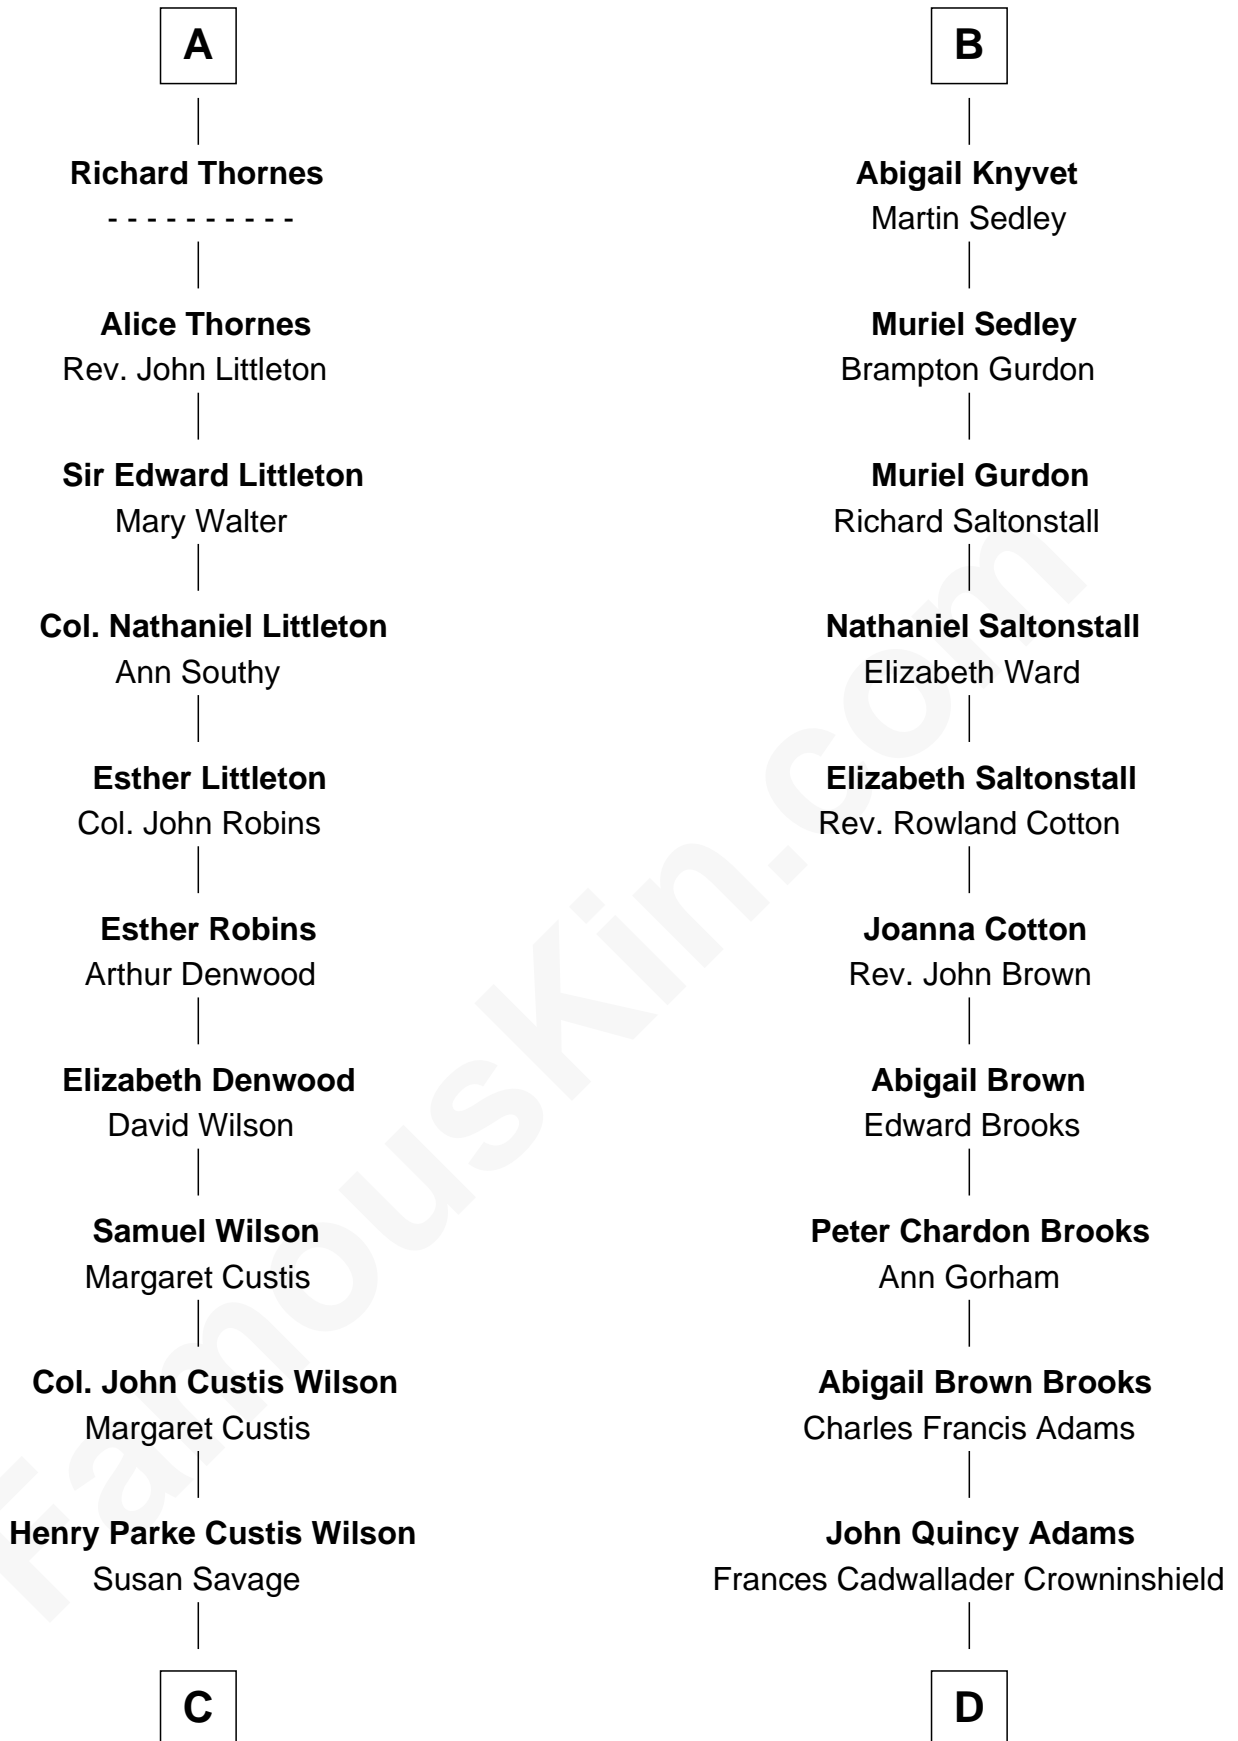

FamousKin.com Relationship Chart of

Paget Brewster
TV Actress

19th cousin 2 times removed of

John Adams Morgan
1952 Olympic Sailing Gold Medalist

C

Susan Savage Wilson

John Ledyard Hodge

Ellen Mackenzie Hodge

Dr. George Washington Wales Brewster

George Washington Wales Brewster

Joan Ryerson

Galen Brewster

Hathaway Tew

Paget Brewster

TV Actress

D