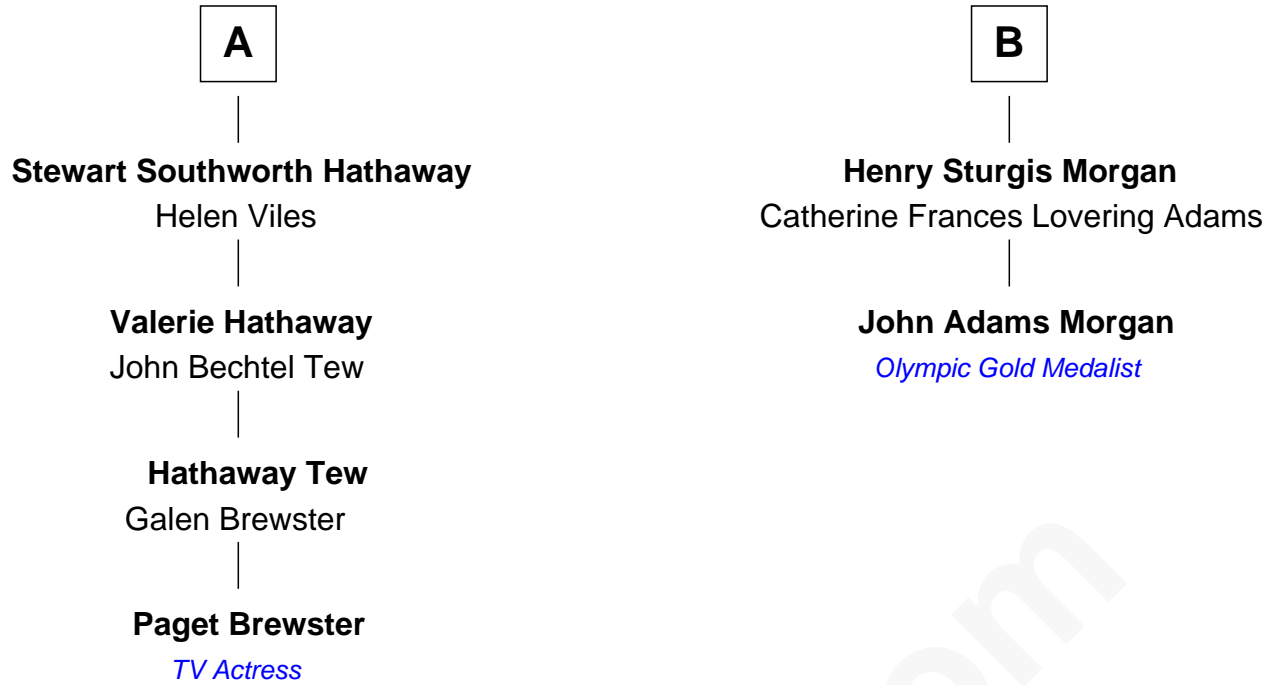

# FamousKin.com Relationship Chart of

**Paget Brewster**  
TV Actress

8th cousin 2 times removed of

**John Adams Morgan**  
1952 Olympic Sailing Gold Medalist

**Nathaniel Kirtland**  
Parnell - - - - -

**Martha Kirtland**  
William Southworth

**Gideon Southworth**  
Mary Wilbur

**Isaac Southworth**  
Abigail Pabodie

**Alden Southworth**  
Lydia Taylor

**Richmond Southworth**  
Laura Gridley

**Lydia Hart Southworth**  
John Hawkins Rountree

**Cora Southworth Rountree**  
Charles Hathaway

**A**

**John Kirtland**  
Lydia Pratt

**Rev. Daniel Kirtland**  
Mary Perkins

**Joseph Kirkland**  
Hannah Perkins

**Gen. Joseph Kirkland**  
Sarah Backus

**Louisa Kirkland**  
Charles F. Tracy

**Frances Louisa Tracy**  
John Pierpont Morgan

**John Pierpont Morgan**  
Jane Norton Grew

**B**

FamousKin.com