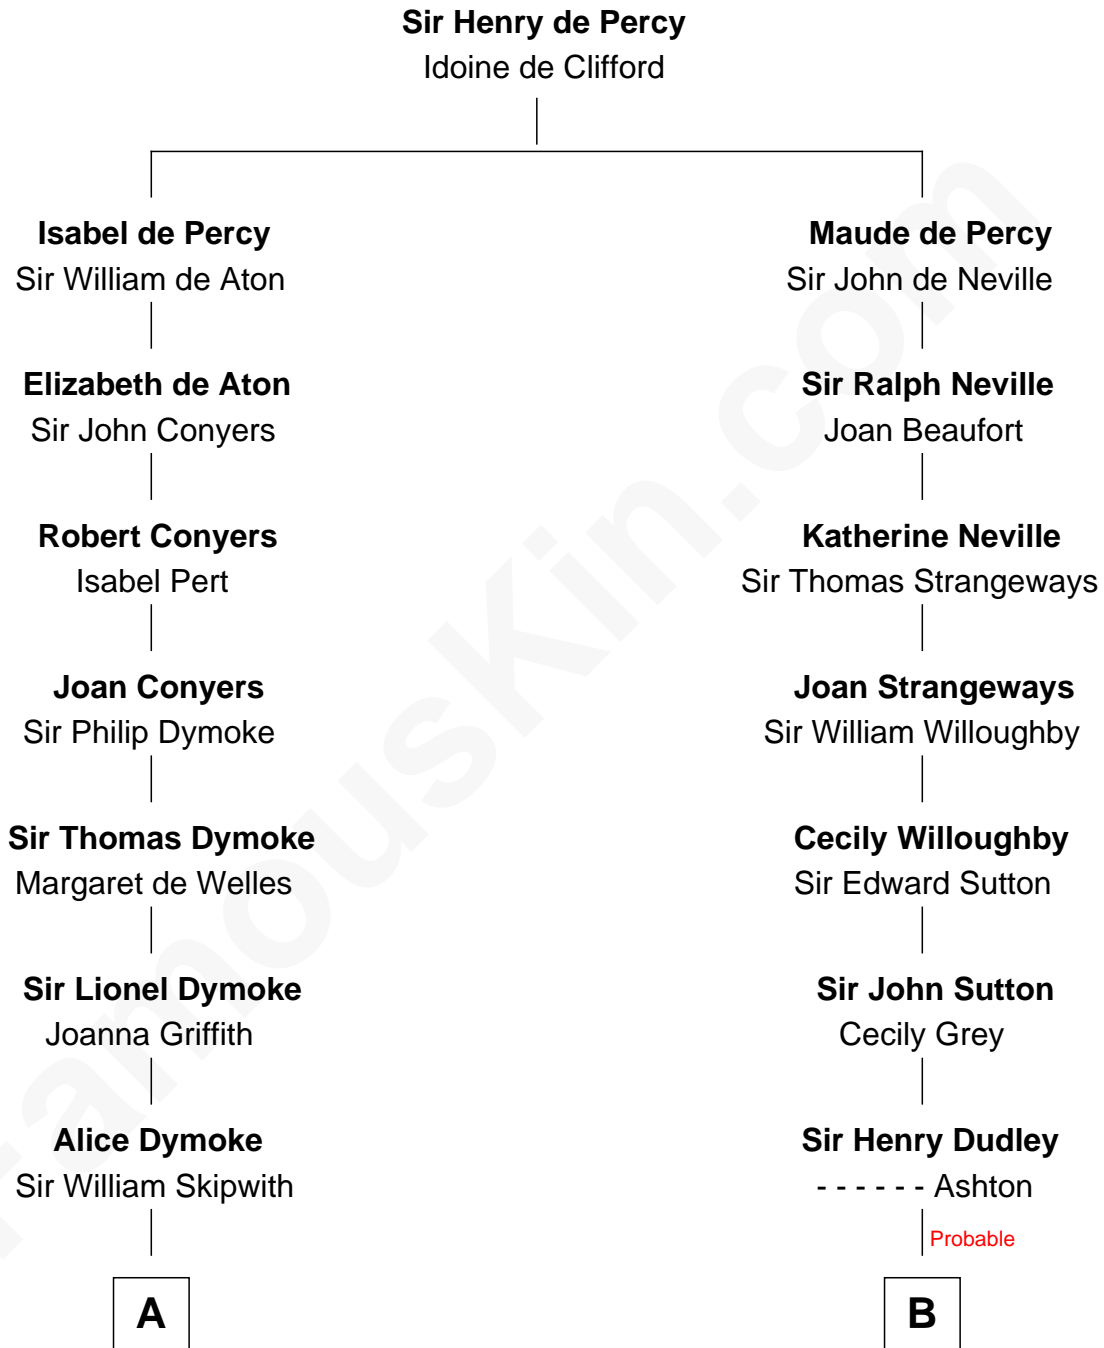

FamousKin.com Relationship Chart of

Paget Brewster
TV Actress

18th cousin 2 times removed of

John Adams Morgan
1952 Olympic Sailing Gold Medalist

C

Donald Mitchell Ryerson

Isabelle McGenniss

Joan Ryerson

George Washington Wales Brewster

Galen Brewster

Hathaway Tew

Paget Brewster

TV Actress

D

Catherine Frances Lovering Adams

Henry Sturgis Morgan