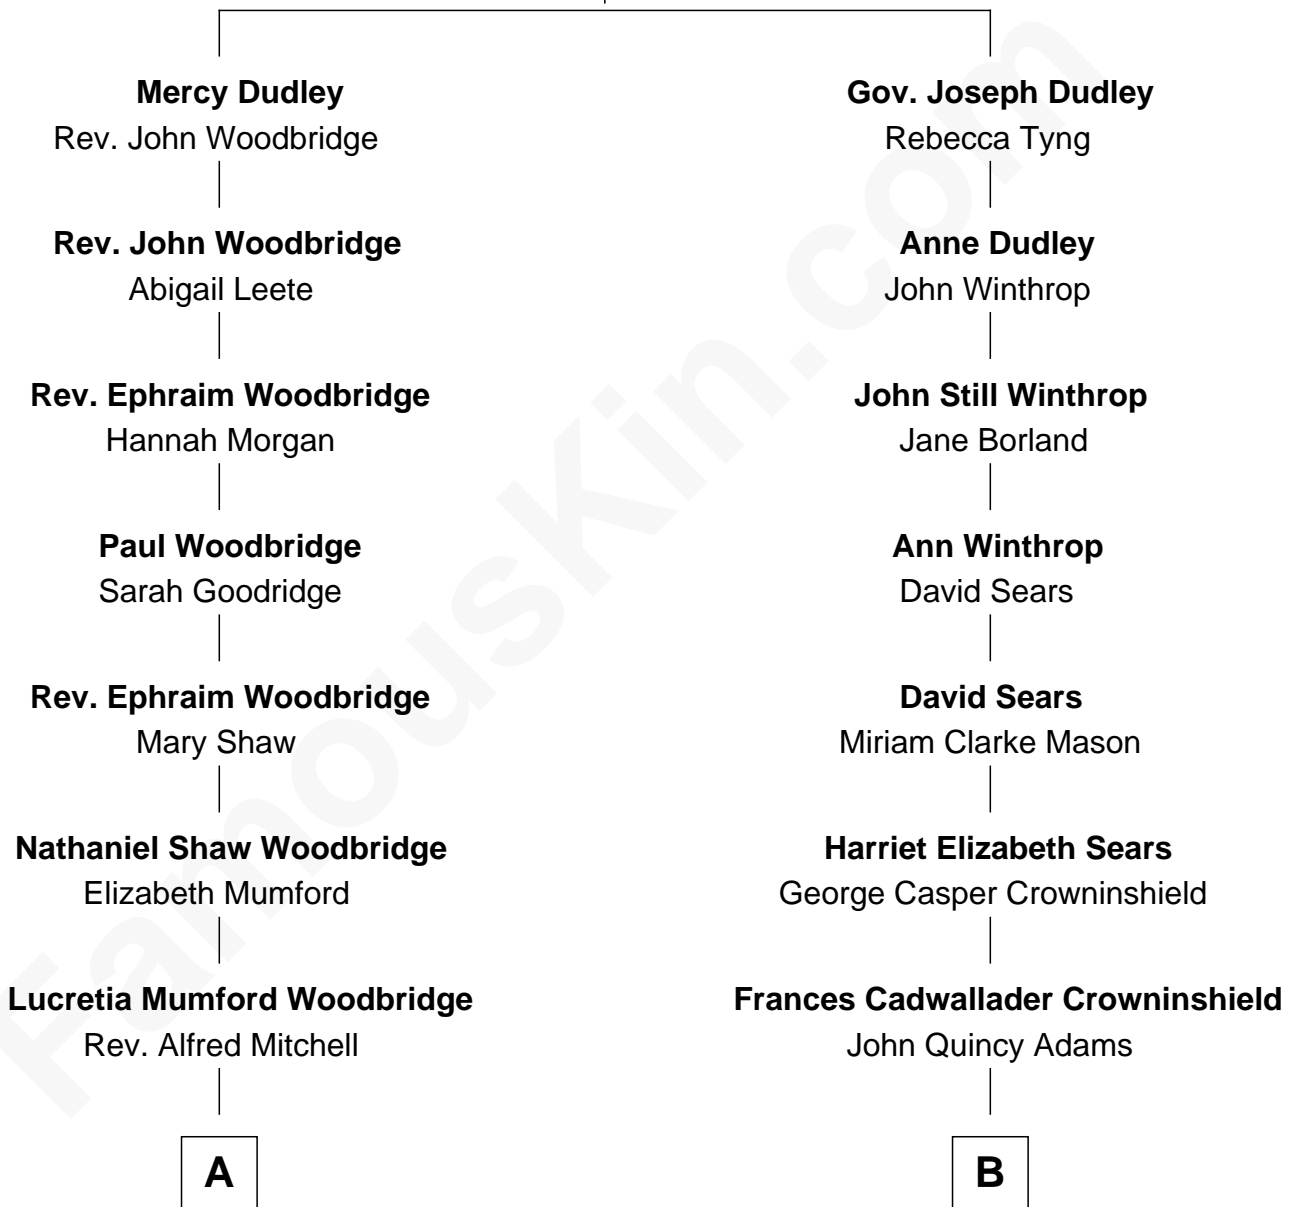

# FamousKin.com Relationship Chart of

**Paget Brewster**  
*TV Actress*

9th cousin 3 times removed of

**John Adams Morgan**  
*1952 Olympic Sailing Gold Medalist*

## Gov. Thomas Dudley

*with wife*  
*Dorothy York*

*with wife*  
*Katherine Deighton*

**A**

**Donald Grant Mitchell**

Mary Frances Pringle

**Mary Pringle Mitchell**

Edward Larned Ryerson

**Donald Mitchell Ryerson**

Isabelle McGenniss

**Joan Ryerson**

George Washington Wales Brewster

**Galen Brewster**

Hathaway Tew

**Paget Brewster**

*TV Actress*