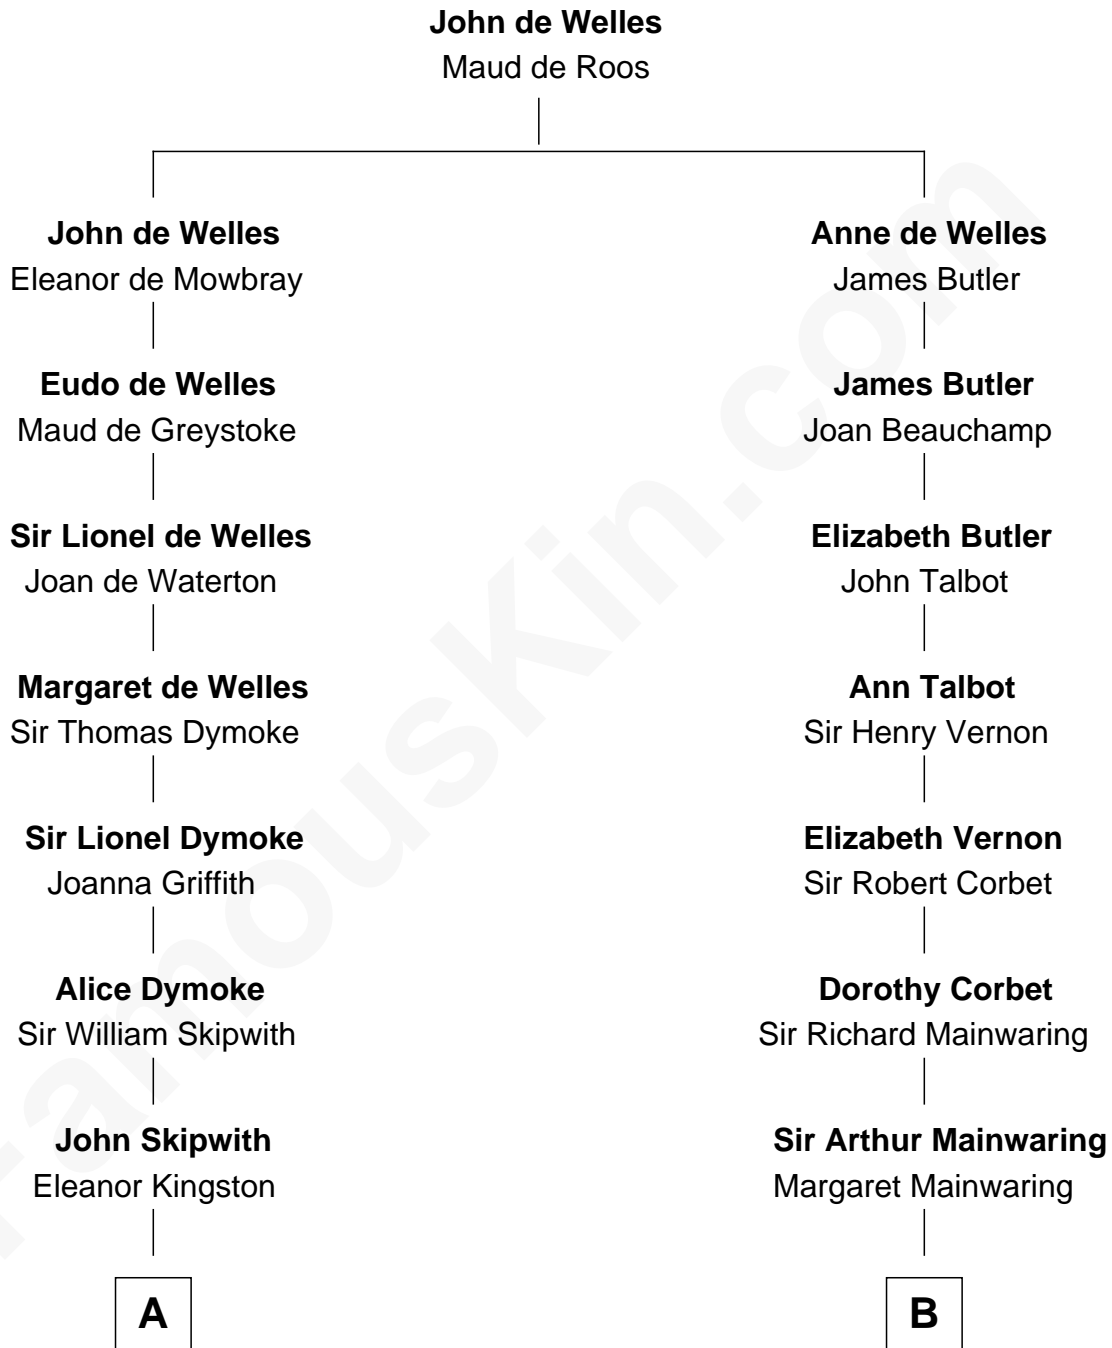

FamousKin.com Relationship Chart of

Paget Brewster
TV Actress

19th cousin of

John Adams Morgan
1952 Olympic Sailing Gold Medalist

C

Joan Ryerson

George Washington Wales Brewster

Galen Brewster

Hathaway Tew

Paget Brewster

TV Actress

D

John Pierpont Morgan

Jane Norton Grew

Henry Sturgis Morgan

Catherine Frances Lovering Adams