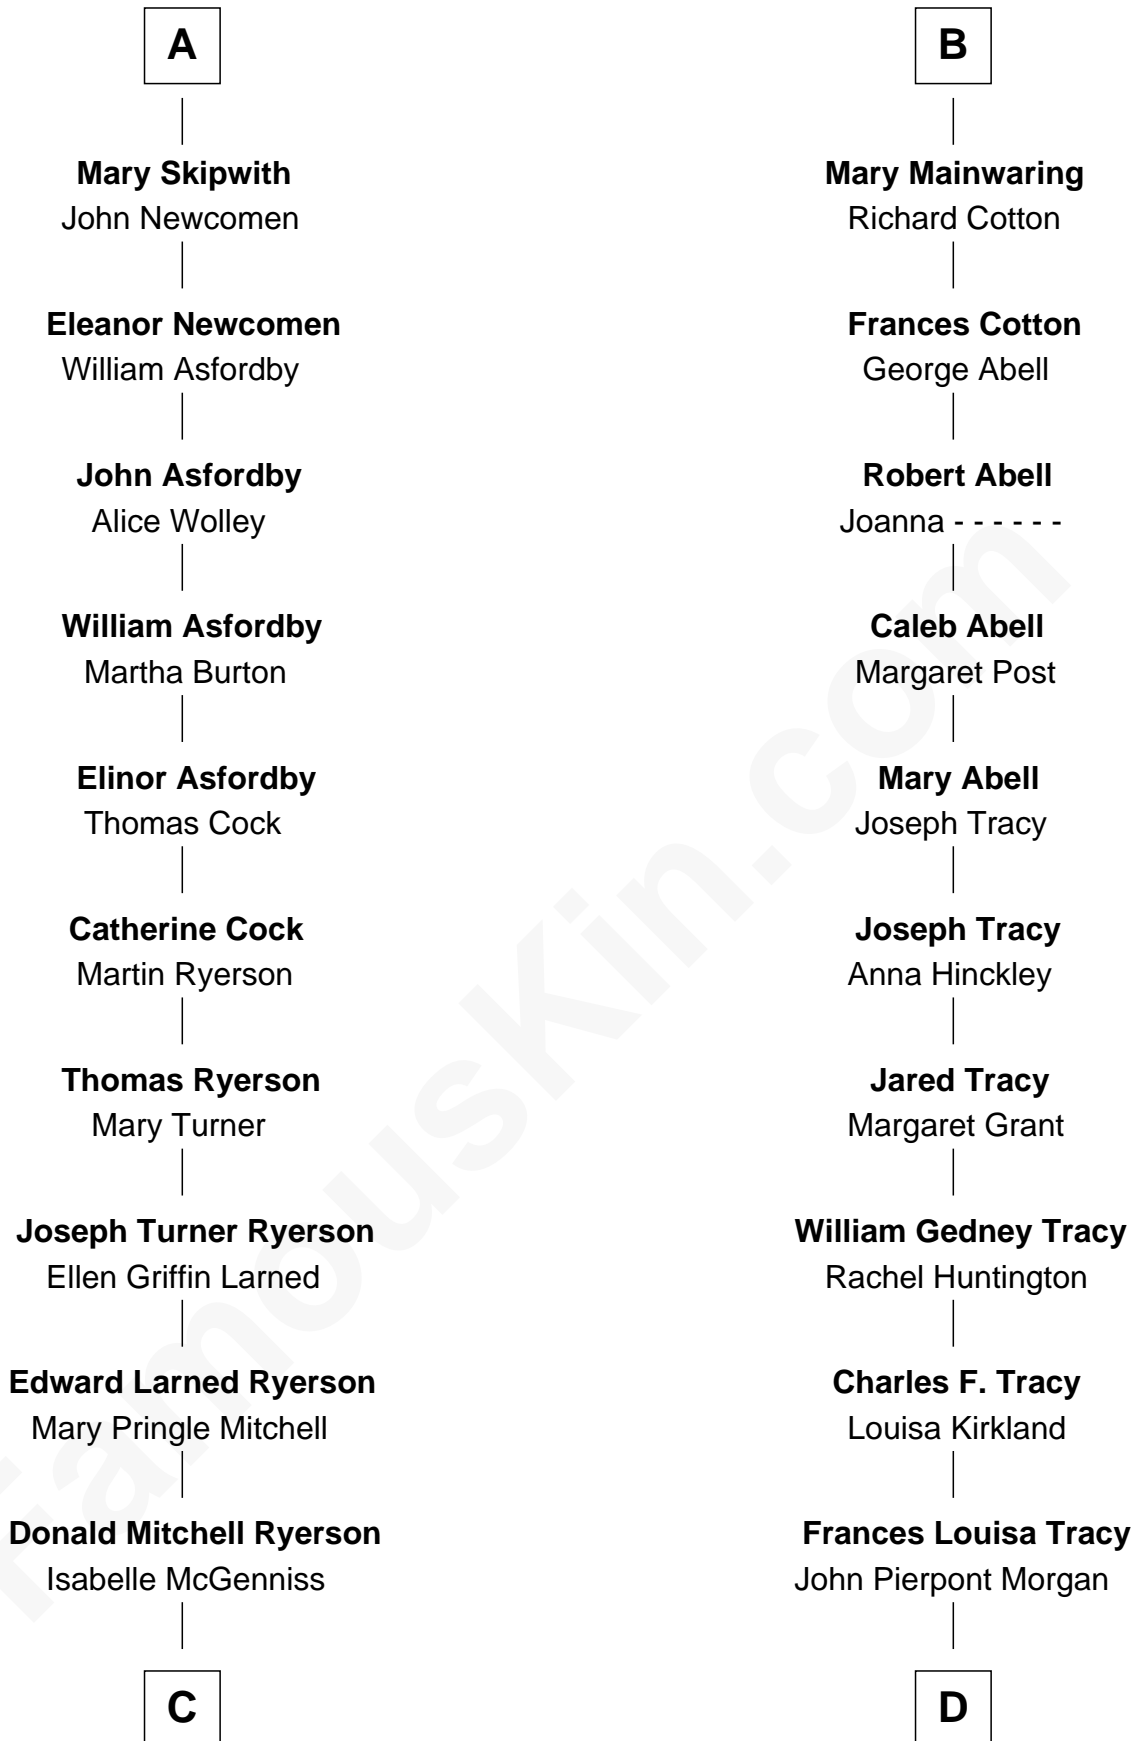

FamousKin.com Relationship Chart of

Paget Brewster
TV Actress

19th cousin of

John Adams Morgan
1952 Olympic Sailing Gold Medalist

C

Joan Ryerson

George Washington Wales Brewster

Galen Brewster

Hathaway Tew

Paget Brewster

TV Actress

D

John Pierpont Morgan

Jane Norton Grew

Henry Sturgis Morgan

Catherine Frances Lovering Adams