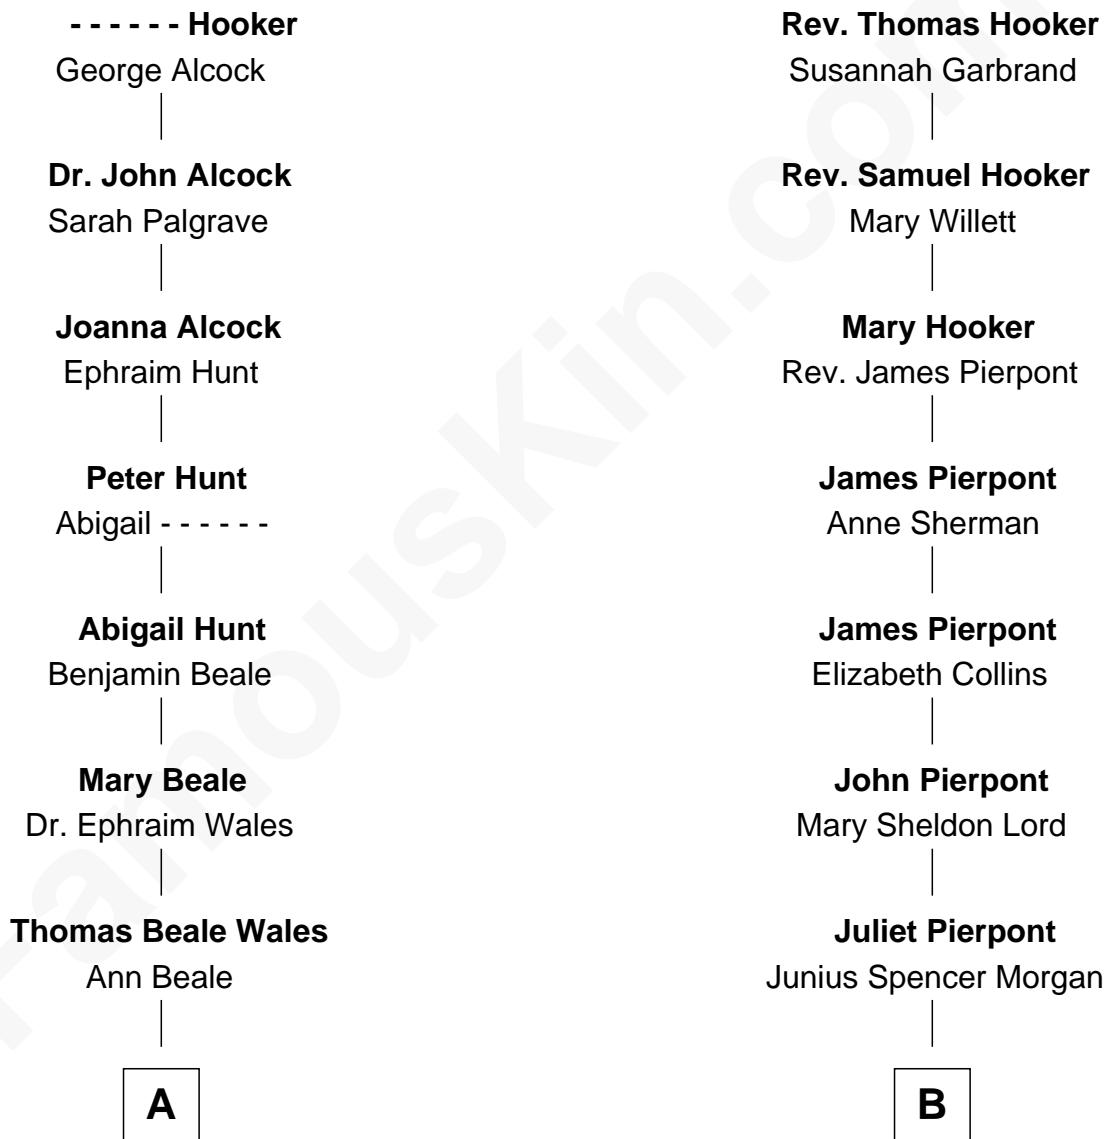

FamousKin.com Relationship Chart of

Paget Brewster
TV Actress

10th cousin 2 times removed of

John Adams Morgan
1952 Olympic Sailing Gold Medalist

Thomas Hooker

A

Elizabeth Ware Wales
Nathaniel Henry Emmons

Ann Wales Emmons
Benjamin Brewster

Dr. George Washington Wales Brewster
Ellen Mackenzie Hodge

George Washington Wales Brewster
Joan Ryerson

Galen Brewster
Hathaway Tew

Paget Brewster
TV Actress

B

John Pierpont Morgan
Frances Louisa Tracy

John Pierpont Morgan
Jane Norton Grew