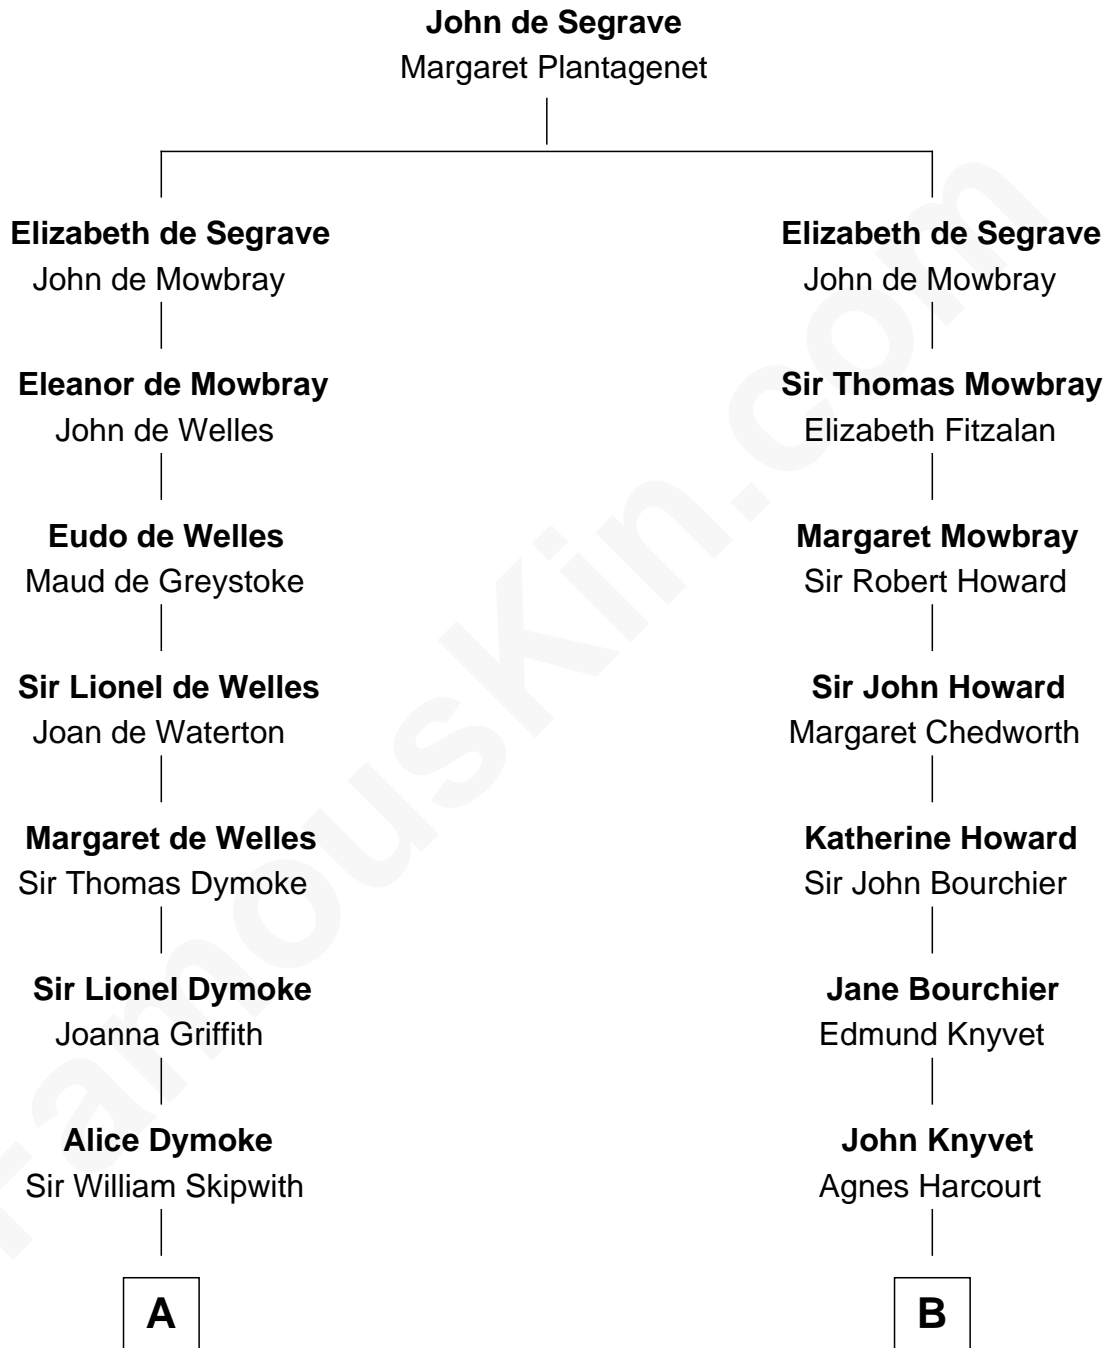

FamousKin.com Relationship Chart of

Paget Brewster
TV Actress

19th cousin 1 time removed of

John Adams Morgan
1952 Olympic Sailing Gold Medalist

C

Donald Mitchell Ryerson

Isabelle McGenniss

Joan Ryerson

George Washington Wales Brewster

Galen Brewster

Hathaway Tew

Paget Brewster

TV Actress

D

Charles Francis Adams

Frances Lovering