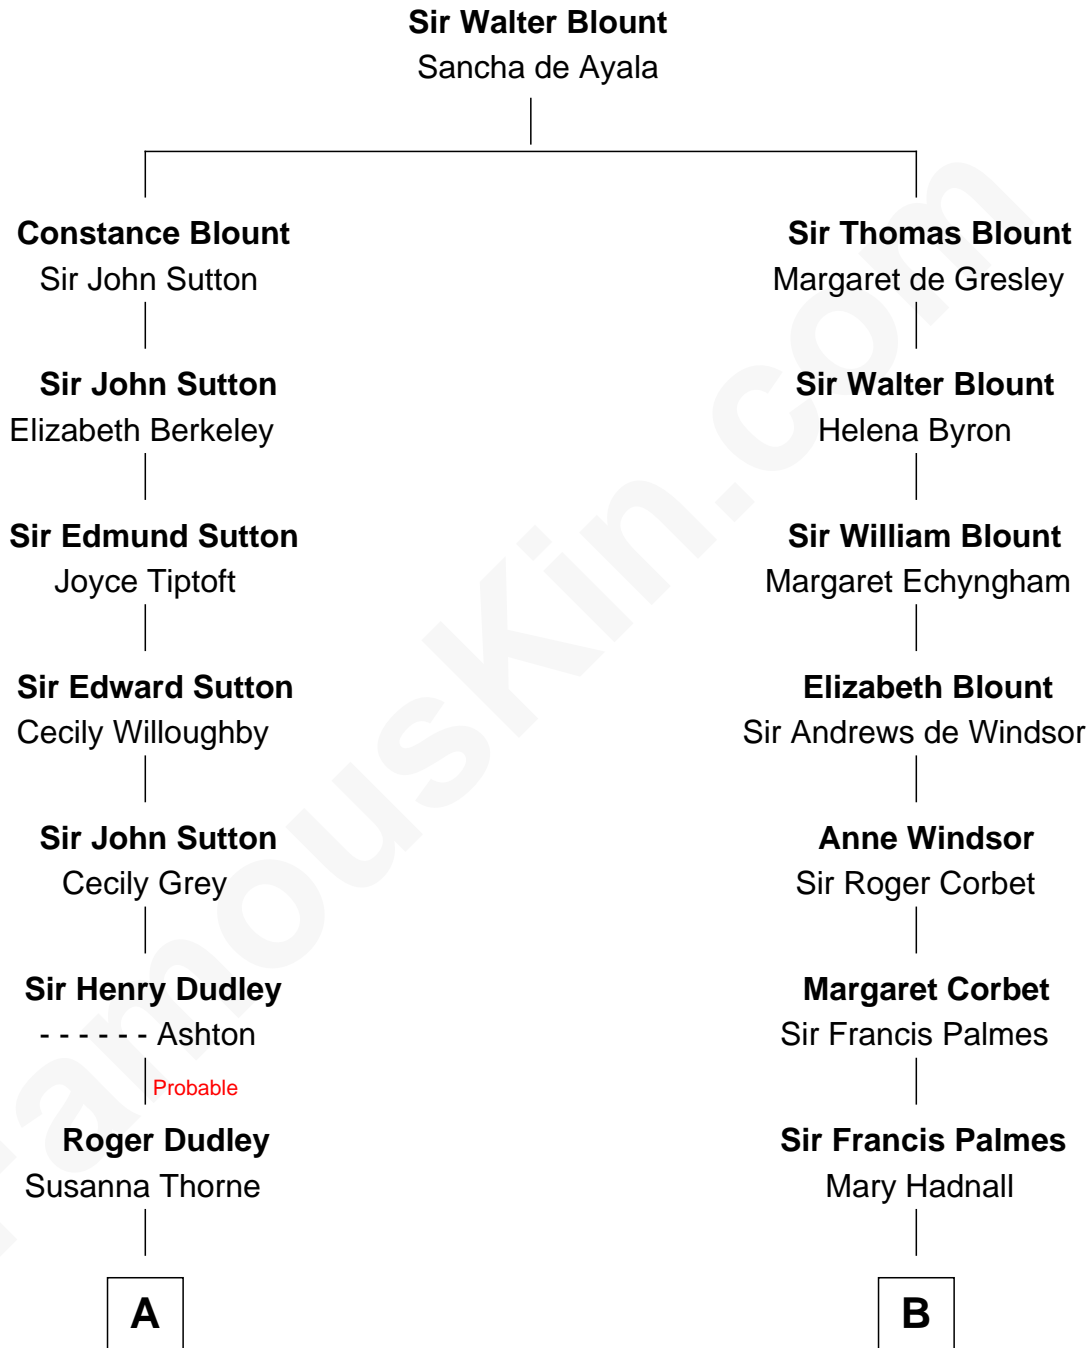

**FamousKin.com**  
**Relationship Chart of**  
**Paget Brewster**  
*TV Actress*

19th cousin 1 time removed of

**Benedict Cumberbatch**  
*Movie, Television and Stage Actor*

**C**

**Donald Mitchell Ryerson**

Isabelle McGenniss

**Joan Ryerson**

George Washington Wales Brewster

**Galen Brewster**

Hathaway Tew

**Paget Brewster**

*TV Actress*

**D**