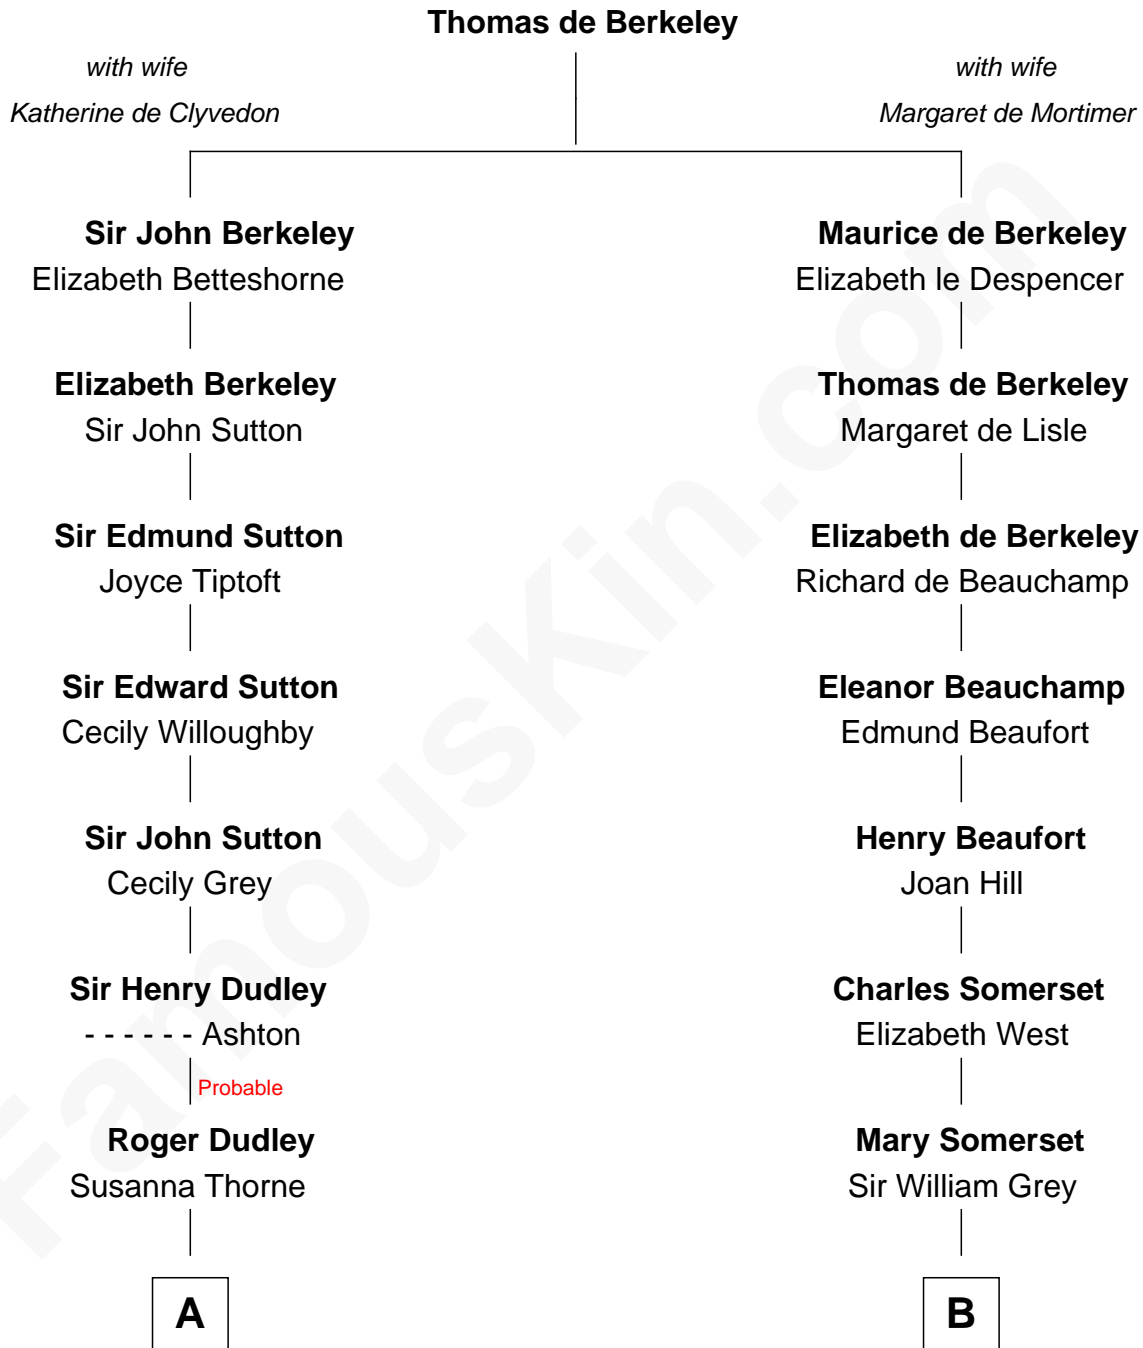

FamousKin.com Relationship Chart of

Paget Brewster
TV Actress

20th cousin of

Benedict Cumberbatch
Movie, Television and Stage Actor

C

Donald Mitchell Ryerson

Isabelle McGenniss

Joan Ryerson

George Washington Wales Brewster

Galen Brewster

Hathaway Tew

Paget Brewster

TV Actress

D

Henry Alfred Cumberbatch

Hélène Gertrude Rees