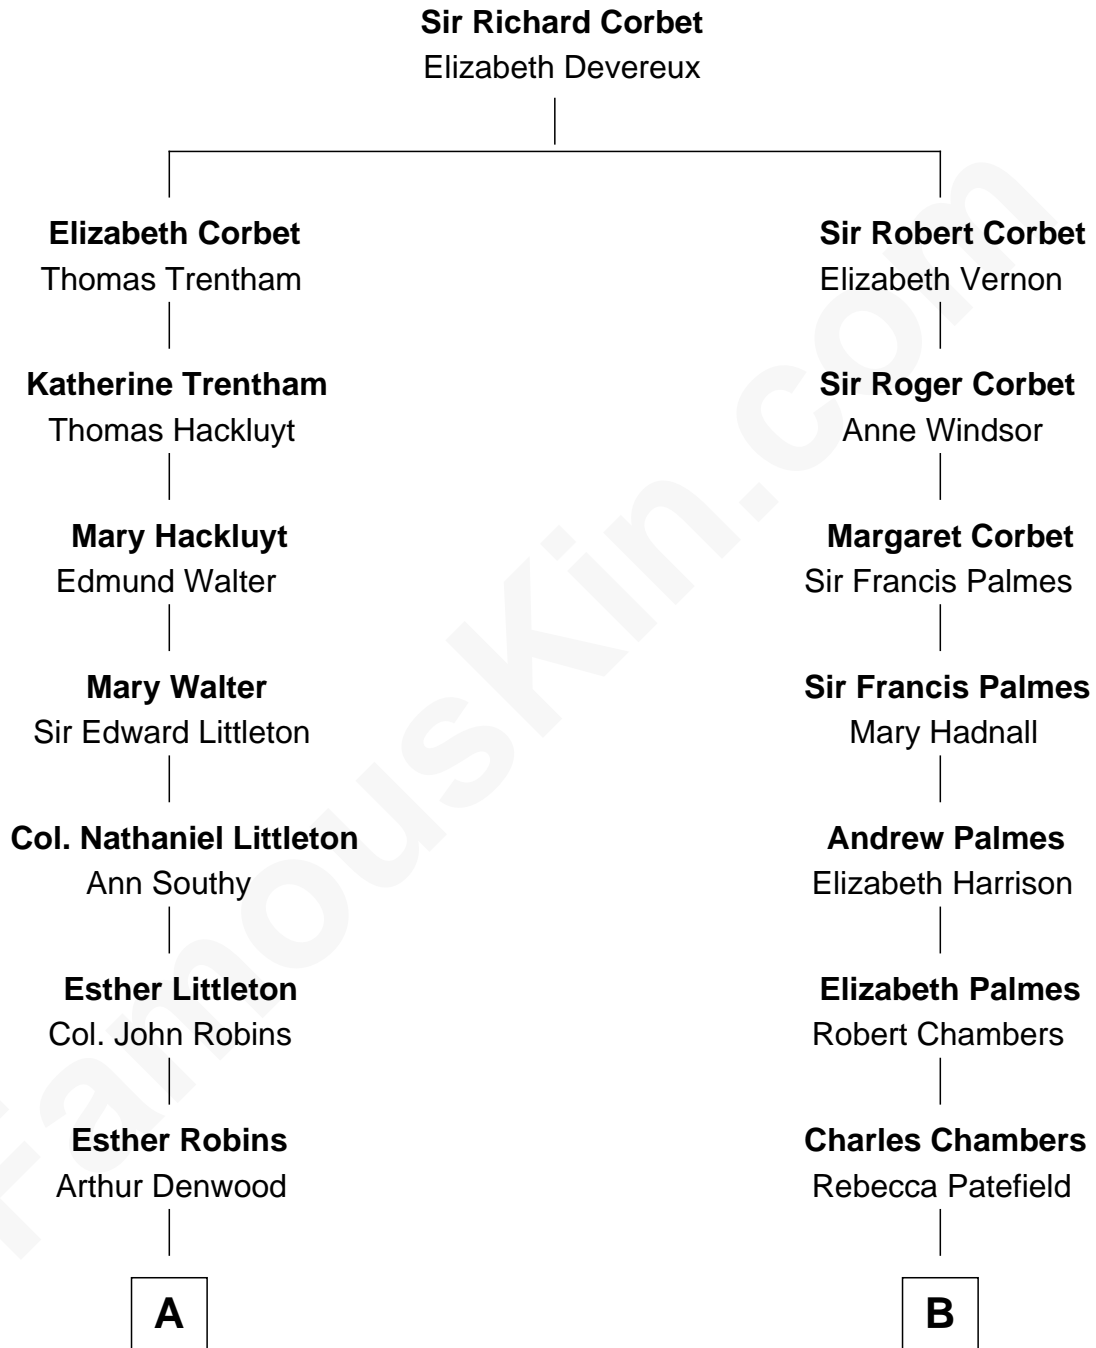

FamousKin.com
Relationship Chart of
Paget Brewster
TV Actress

15th cousin 1 time removed of

Benedict Cumberbatch
Movie, Television and Stage Actor

A

Elizabeth Denwood

David Wilson

Samuel Wilson

Margaret Custis

Col. John Custis Wilson

Margaret Custis

Henry Parke Custis Wilson

Susan Savage

Susan Savage Wilson

John Ledyard Hodge

Ellen Mackenzie Hodge

Dr. George Washington Wales Brewster