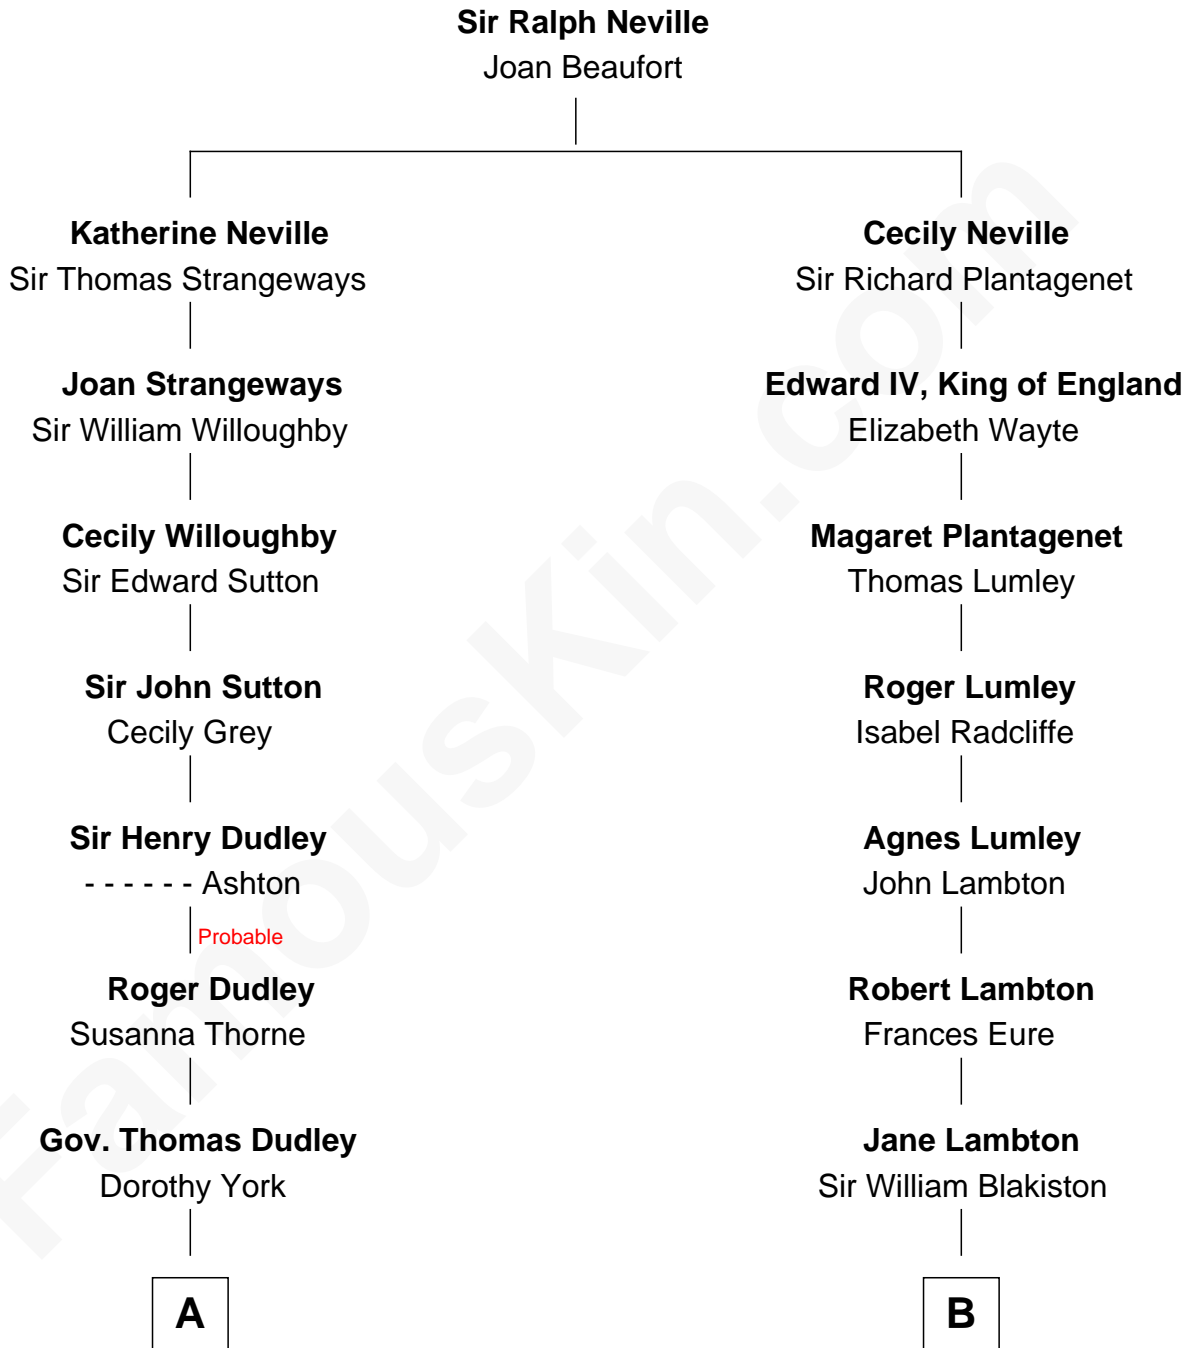

**FamousKin.com**  
**Relationship Chart of**  
**Paget Brewster**  
*TV Actress*

18th cousin 1 time removed of

**Benedict Cumberbatch**  
*Movie, Television and Stage Actor*

**C**

**Joan Ryerson**  
George Washington Wales Brewster

**Galen Brewster**  
Hathaway Tew

**Paget Brewster**  
*TV Actress*

**D**

**Timothy Carlton Congdon Cumberbatch**  
Wanda Ventham

**Benedict Cumberbatch**  
*Movie, Television and Stage Actor*

FamousKin.com