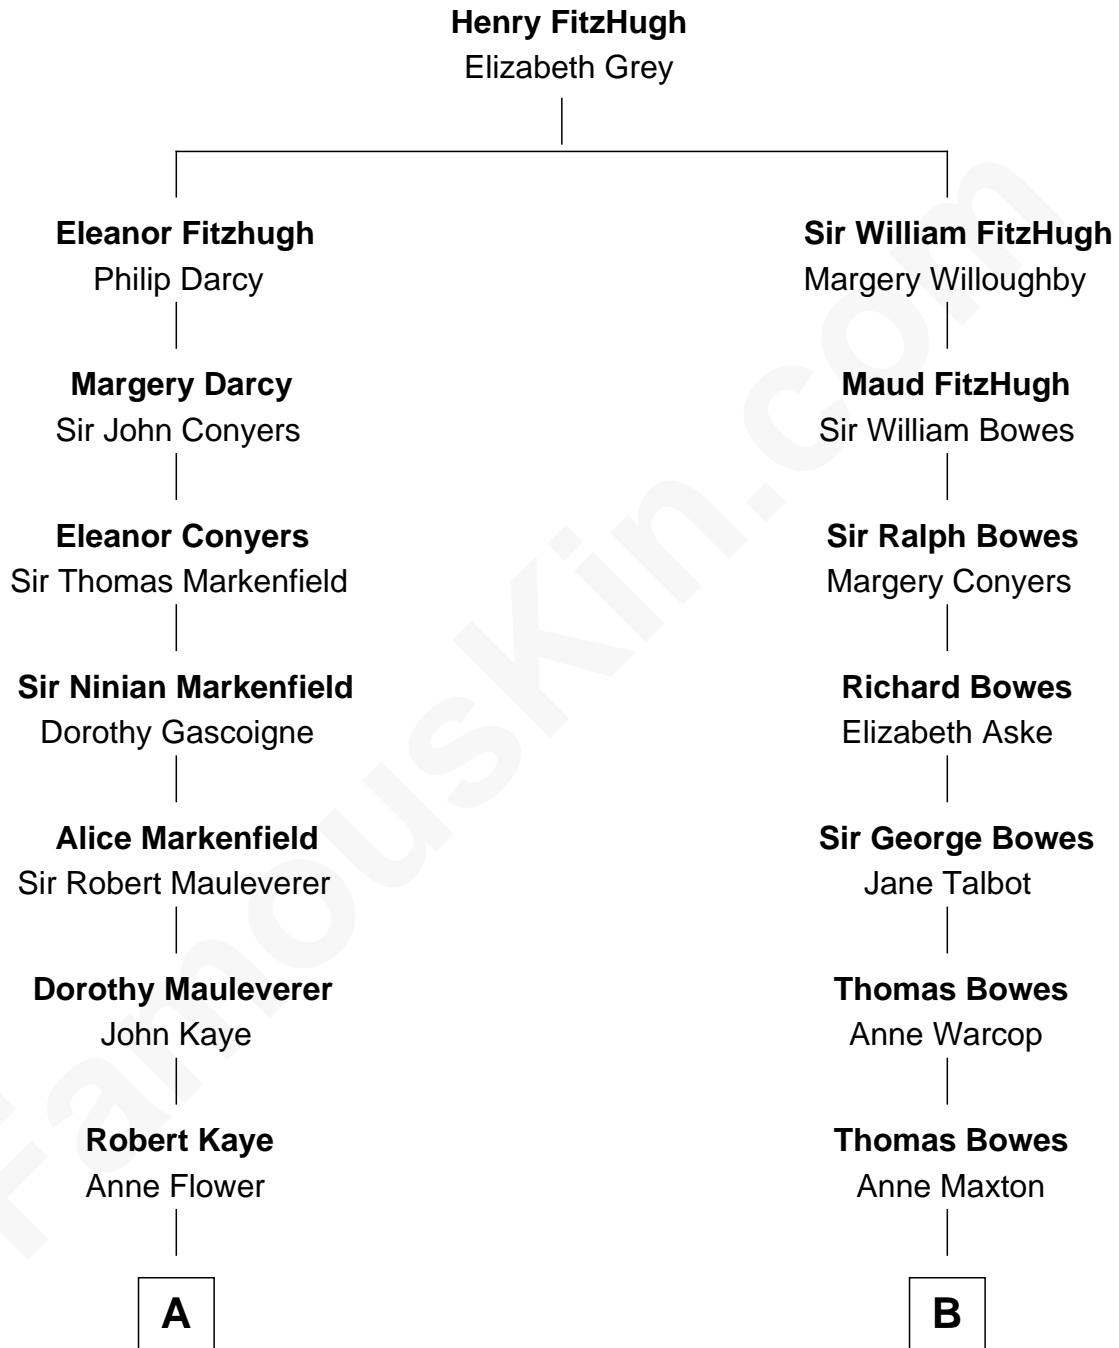

**FamousKin.com**  
**Relationship Chart of**  
**Paget Brewster**  
*TV Actress*

16th cousin 5 times removed of  
**Benedict Cumberbatch**  
*Movie, Television and Stage Actor*

**C**

**Mary Pringle Mitchell**  
Edward Larned Ryerson

**Donald Mitchell Ryerson**  
Isabelle McGenniss

**Joan Ryerson**  
George Washington Wales Brewster

**Galen Brewster**  
Hathaway Tew

**Paget Brewster**  
*TV Actress*