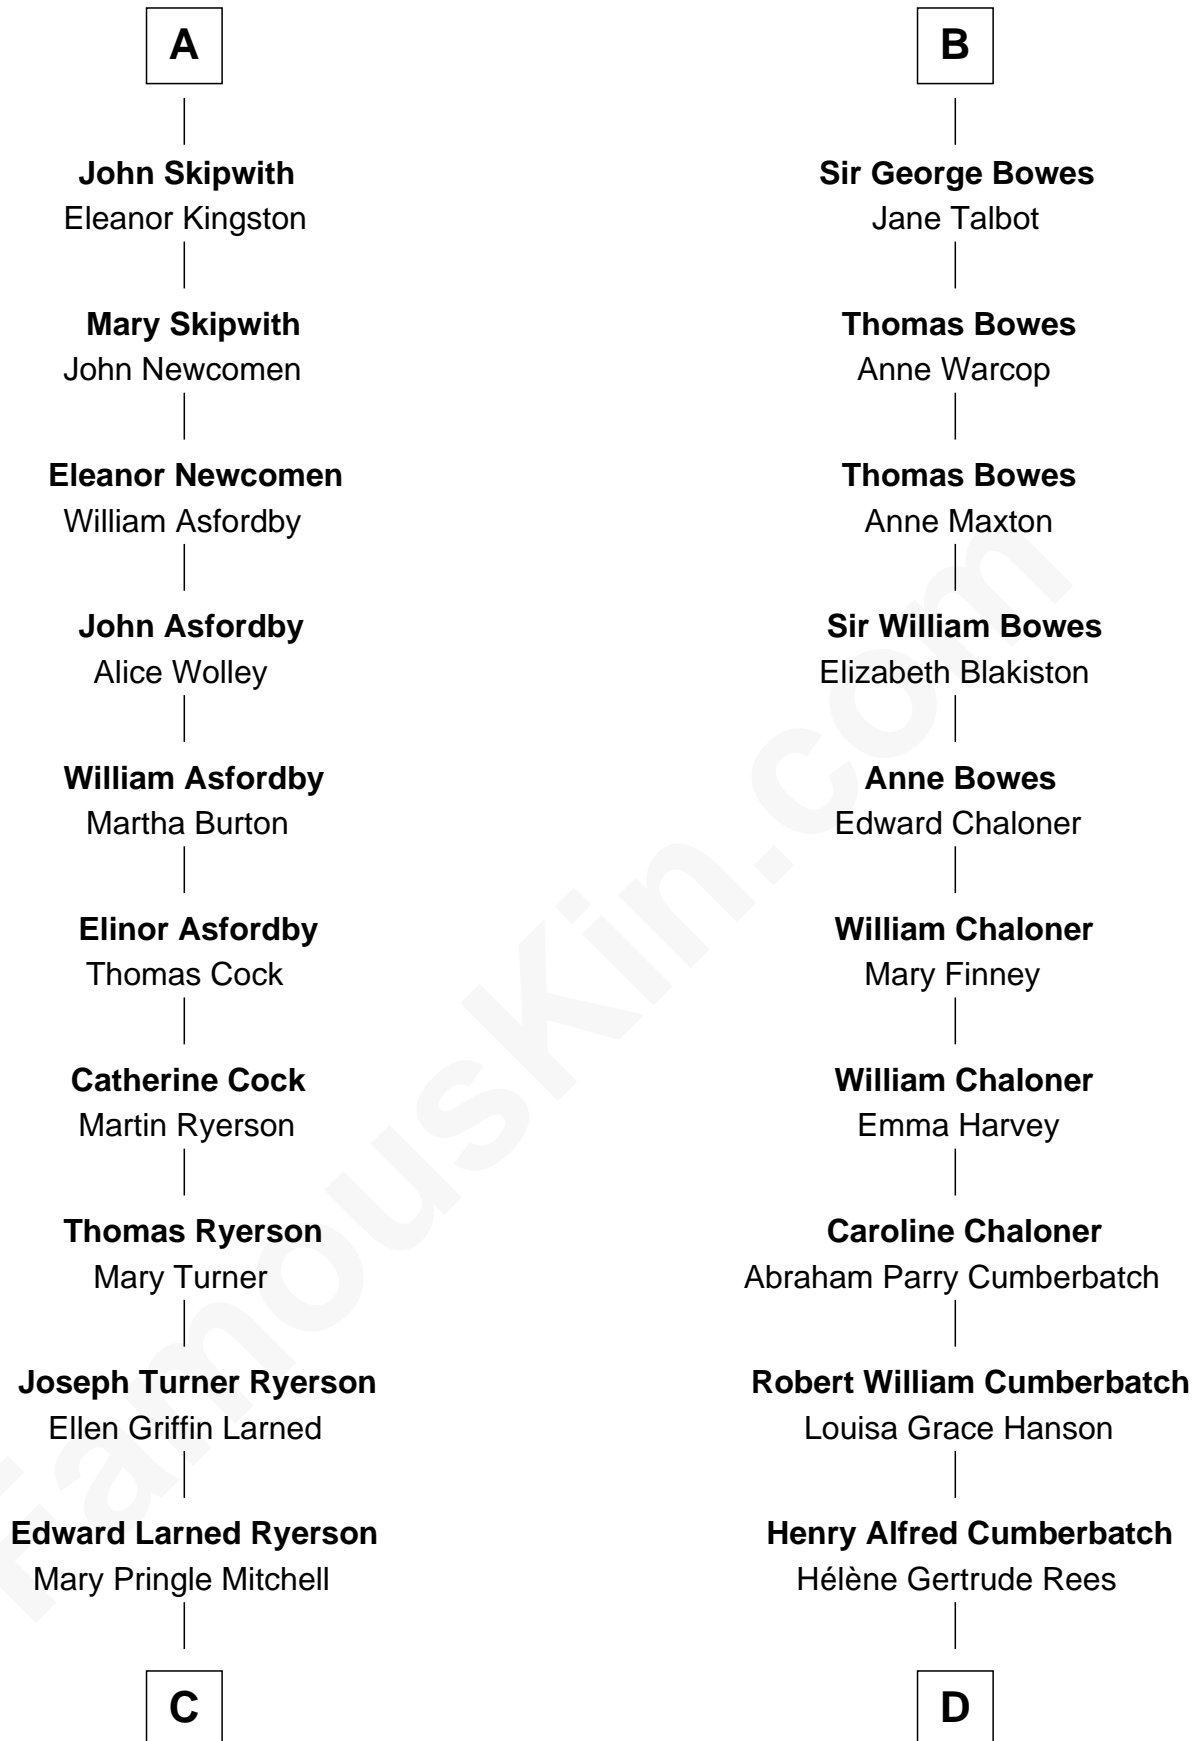

FamousKin.com
Relationship Chart of
Paget Brewster
TV Actress

19th cousin 1 time removed of

Benedict Cumberbatch
Movie, Television and Stage Actor

C

Donald Mitchell Ryerson

Isabelle McGenniss

Joan Ryerson

George Washington Wales Brewster

Galen Brewster

Hathaway Tew

Paget Brewster

TV Actress

D

Henry Carlton Cumberbatch

Pauline Ellen Laing Congdon

Timothy Carlton Congdon Cumberbatch