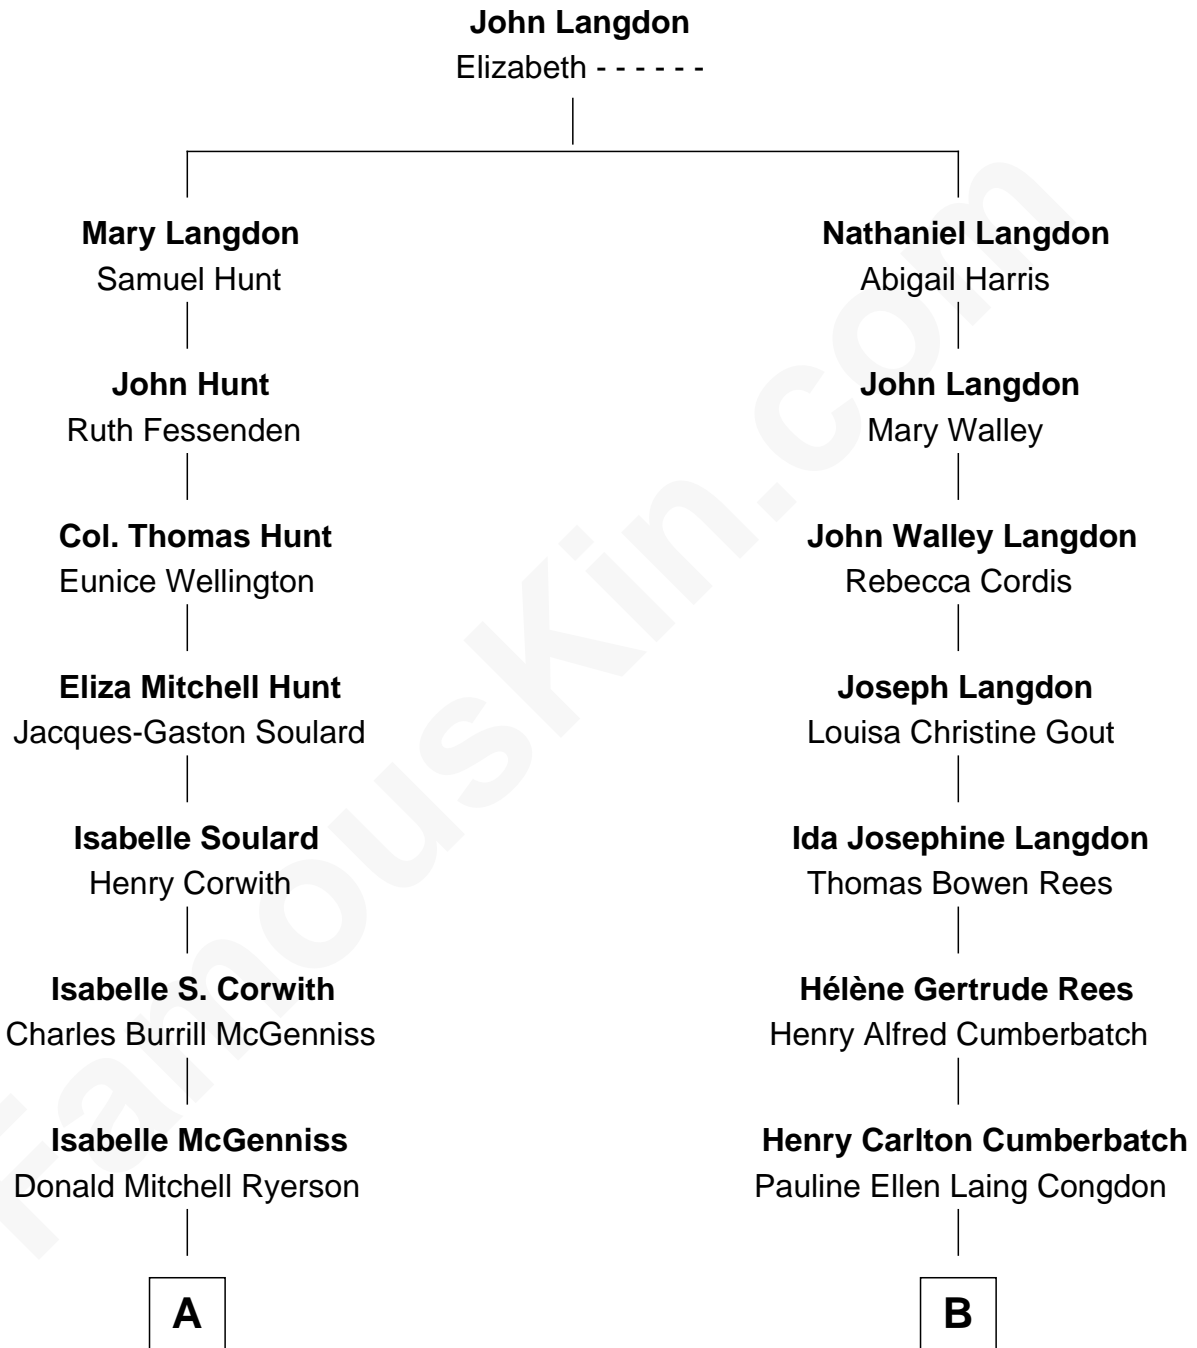

FamousKin.com
Relationship Chart of
Paget Brewster
TV Actress

8th cousin 1 time removed of
Benedict Cumberbatch
Movie, Television and Stage Actor

A

Joan Ryerson
George Washington Wales Brewster

Galen Brewster
Hathaway Tew

Paget Brewster
TV Actress

B

Timothy Carlton Congdon Cumberbatch
Wanda Ventham

Benedict Cumberbatch
Movie, Television and Stage Actor

FamousKin.com