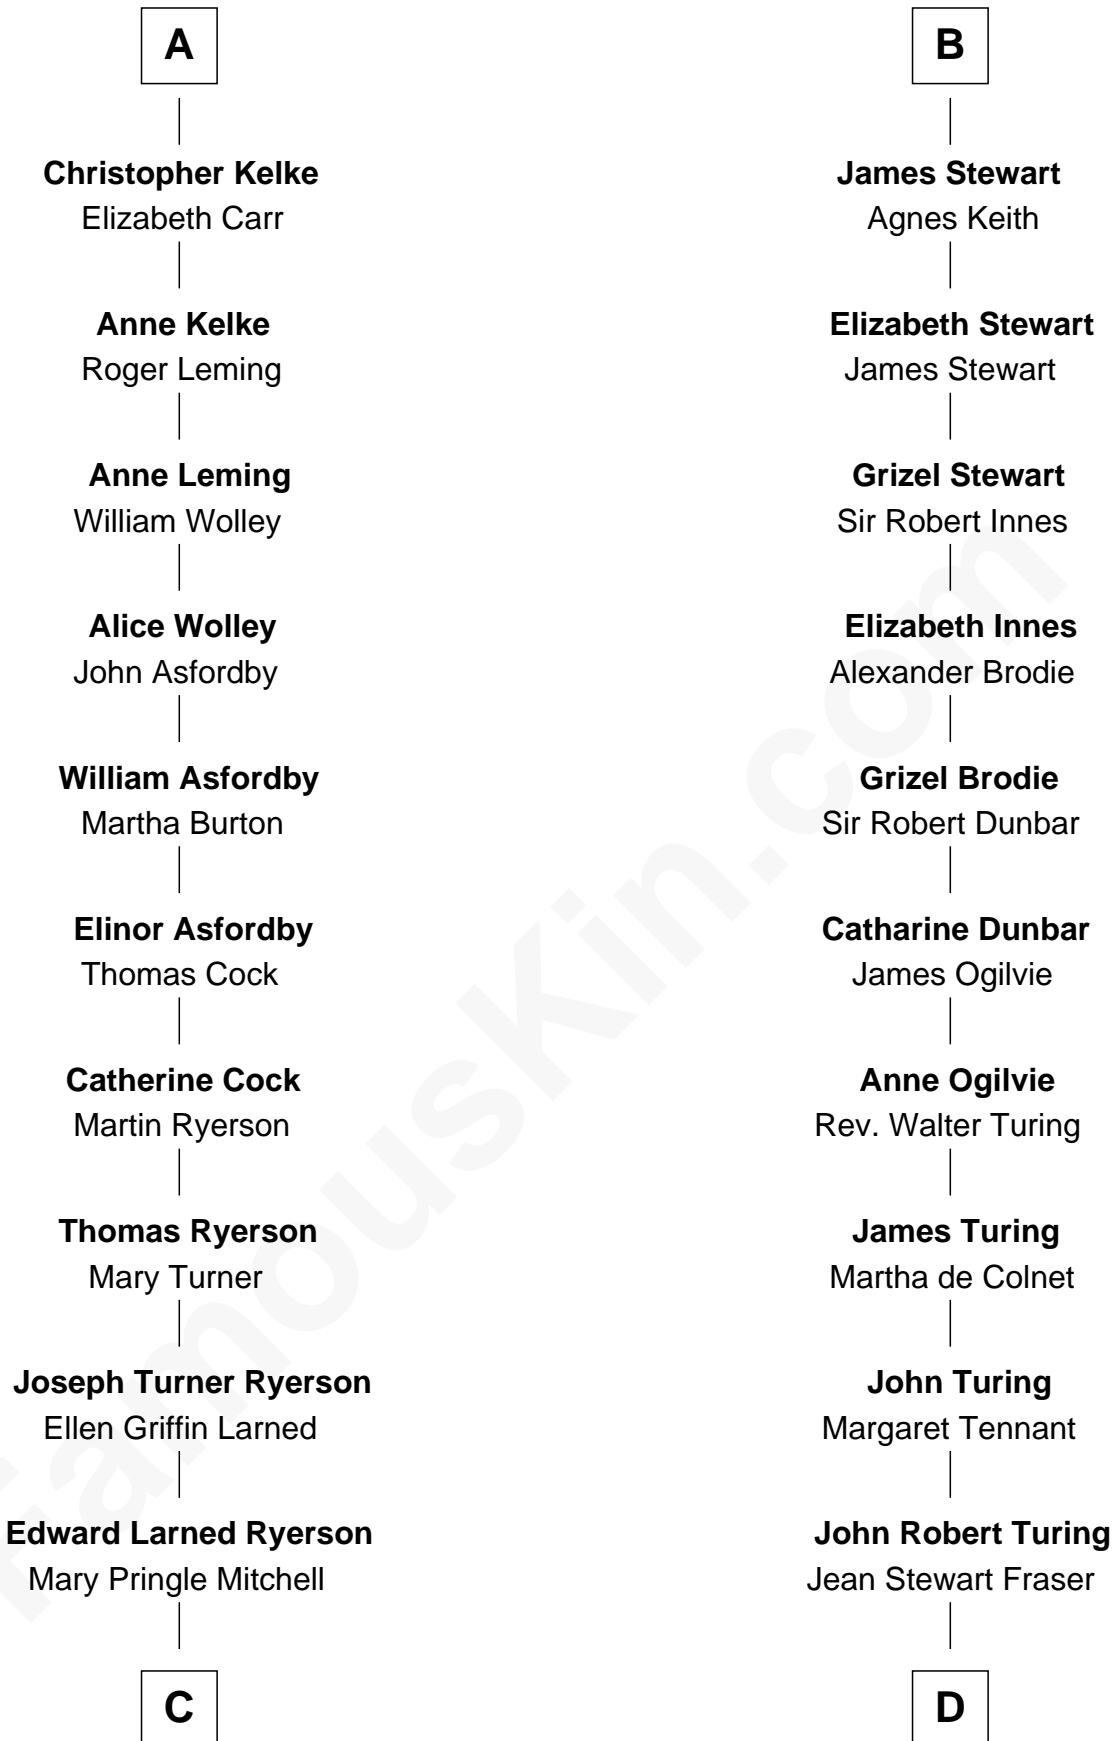

FamousKin.com Relationship Chart of

Paget Brewster

TV Actress

19th cousin 1 time removed of

Alan Turing

WWII Codebreaker of Nazi Enigma Machine

C

Donald Mitchell Ryerson

Isabelle McGenniss

Joan Ryerson

George Washington Wales Brewster

Galen Brewster

Hathaway Tew

Paget Brewster

TV Actress

D