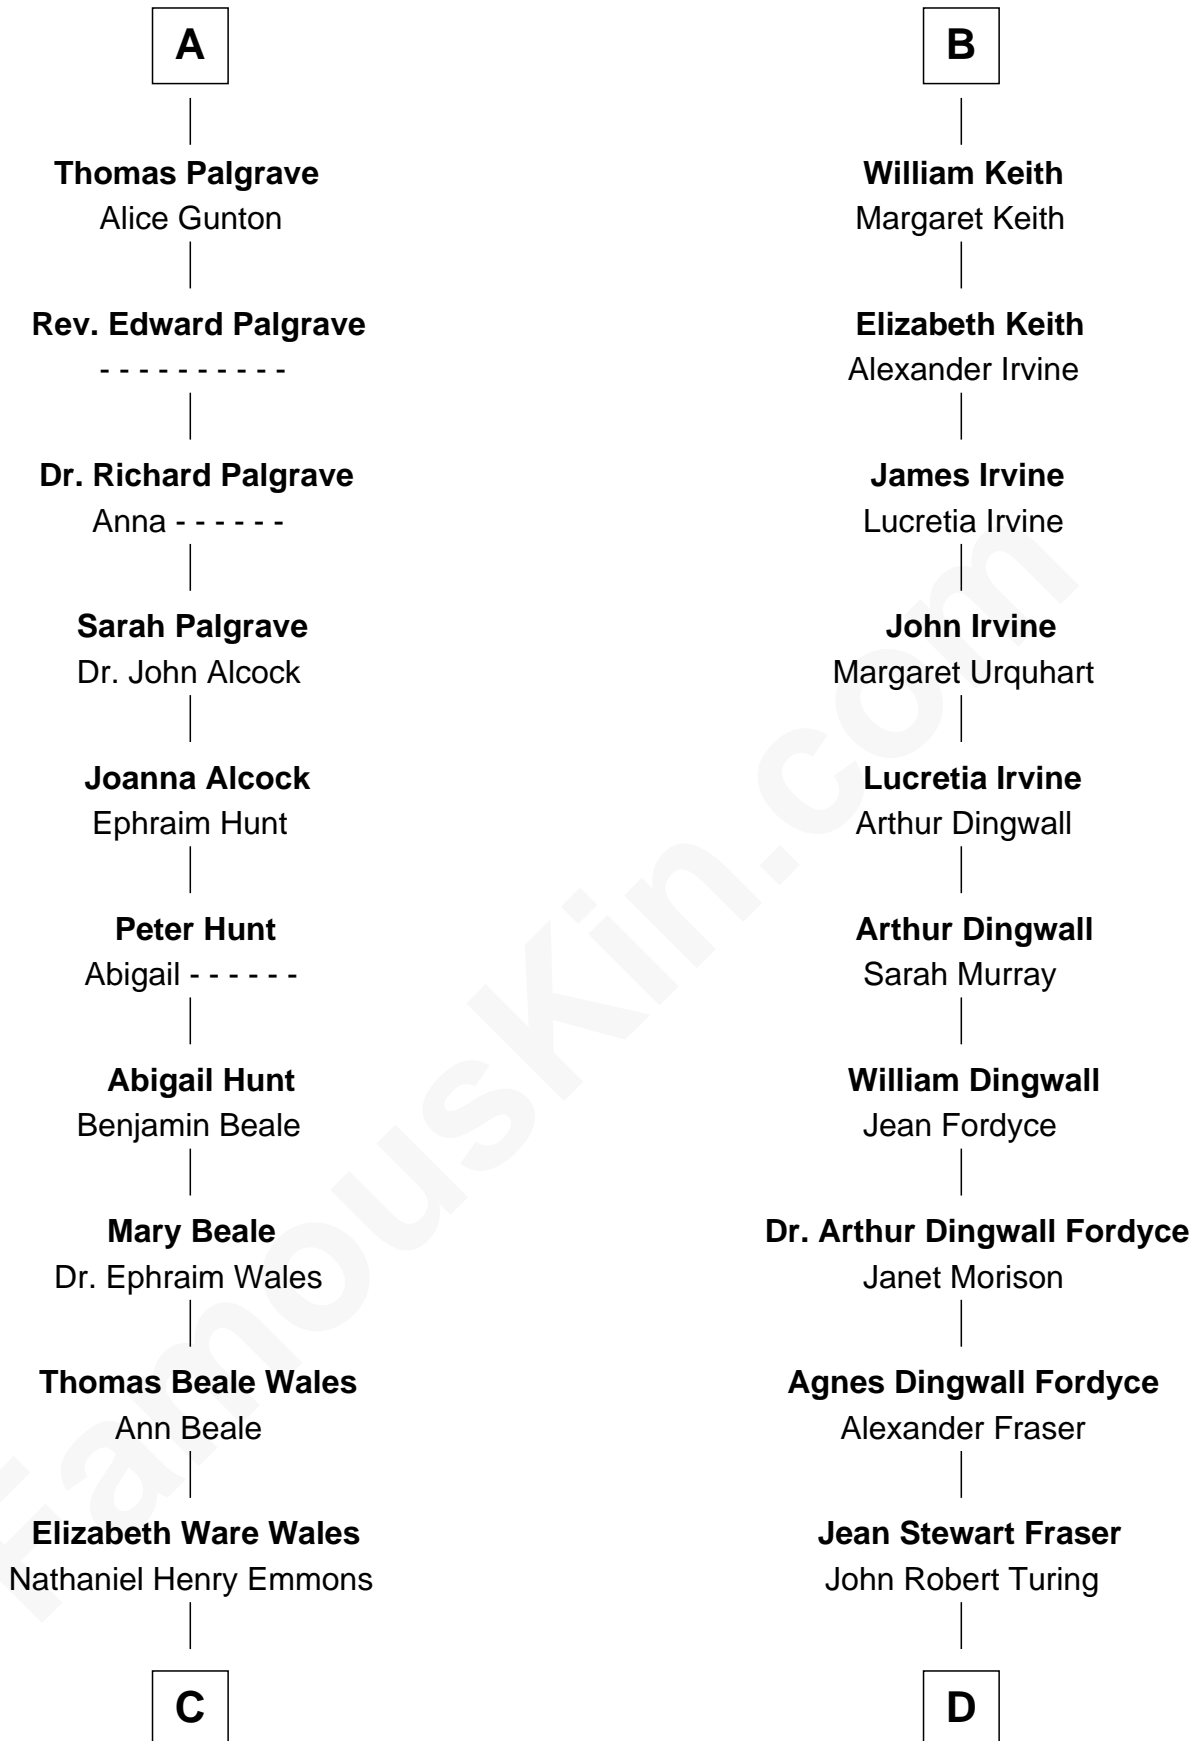

## Relationship Chart of

**Paget Brewster**

*TV Actress*

19th cousin 2 times removed of

**Alan Turing**

*WWII Codebreaker of Nazi Enigma Machine*

**Henry Plantagenet**

Maud de Chaworth

**C**

**Ann Wales Emmons**

Benjamin Brewster

**Dr. George Washington Wales Brewster**

Ellen Mackenzie Hodge

**George Washington Wales Brewster**

Joan Ryerson

**Galen Brewster**