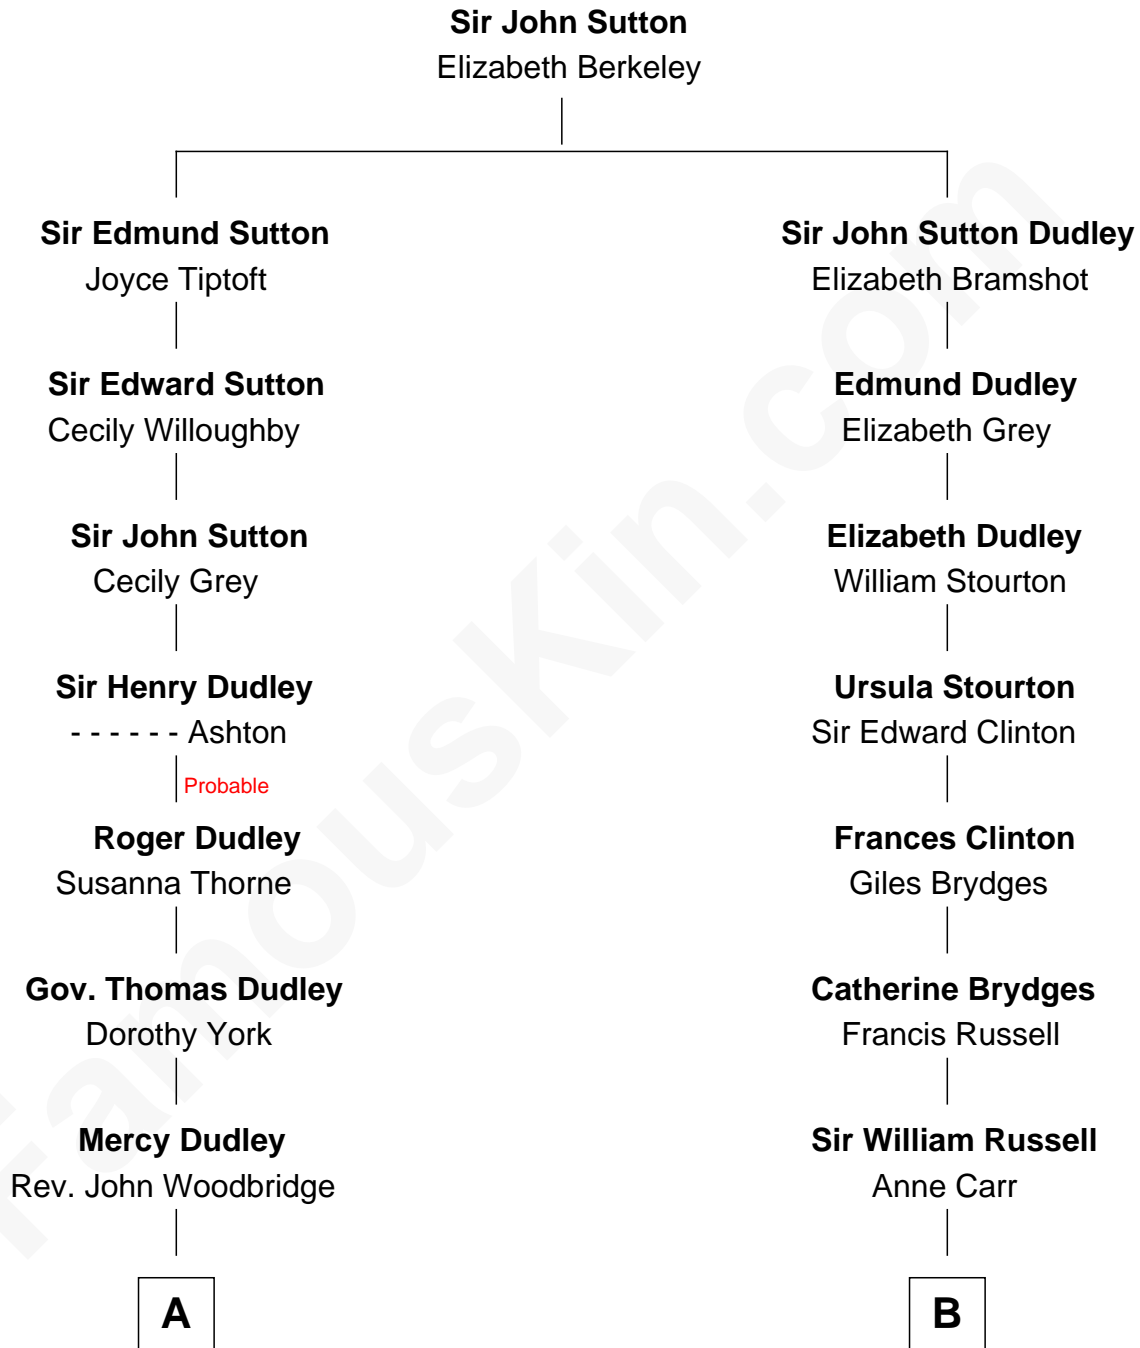

# FamousKin.com Relationship Chart of

**Paget Brewster**

*TV Actress*

16th cousin 2 times removed of

**Queen Elizabeth II**

*Queen of the United Kingdom*

**C**

—  
**Galen Brewster**  
Hathaway Tew

—  
**Paget Brewster**  
*TV Actress*

FamousKin.com