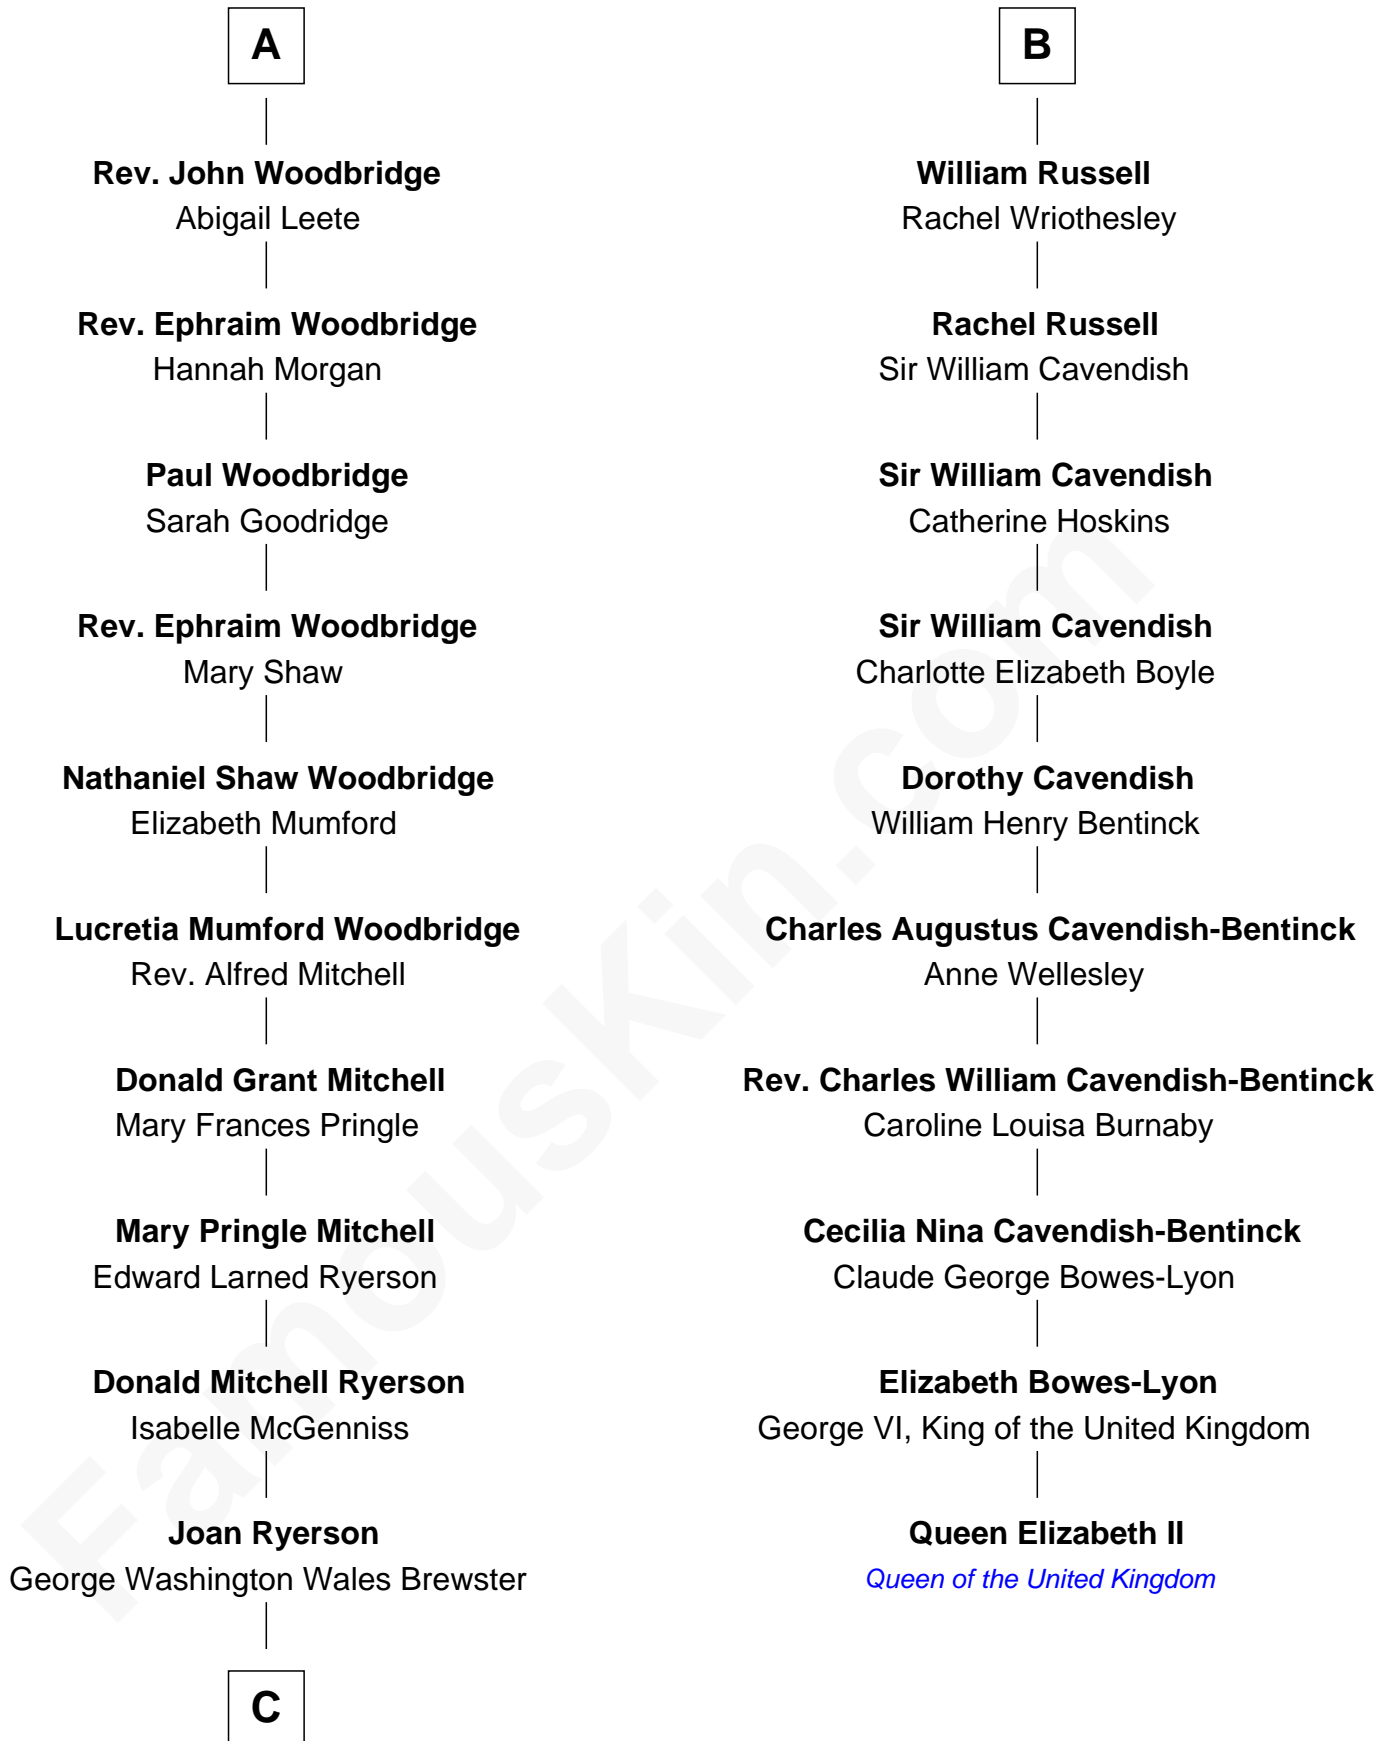

# FamousKin.com Relationship Chart of

**Paget Brewster**

*TV Actress*

16th cousin 2 times removed of

**Queen Elizabeth II**

*Queen of the United Kingdom*

**C**

—  
**Galen Brewster**  
Hathaway Tew

—  
**Paget Brewster**  
*TV Actress*

FamousKin.com