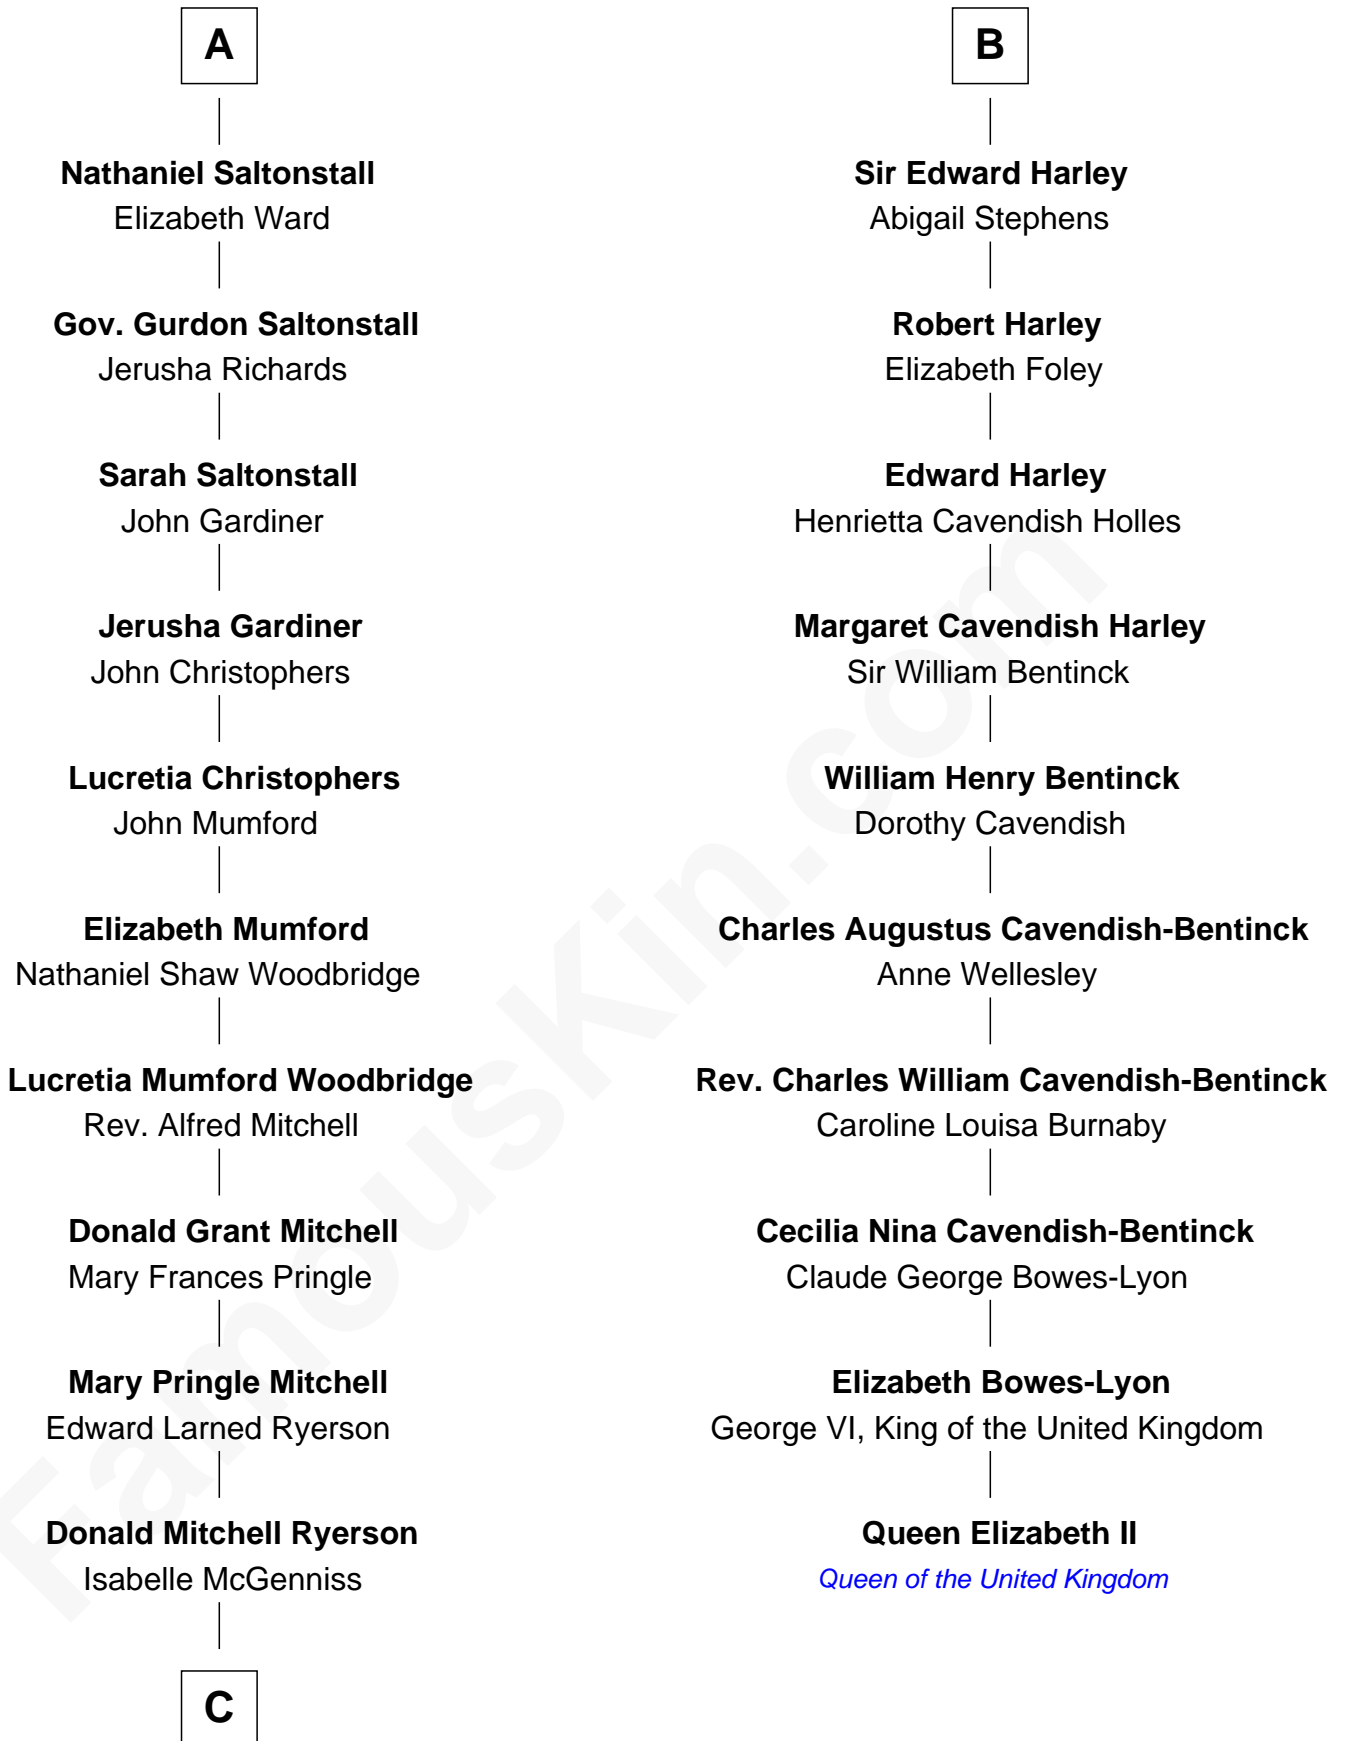

FamousKin.com Relationship Chart of

Paget Brewster

TV Actress

16th cousin 3 times removed of

Queen Elizabeth II

Queen of the United Kingdom

Sir John Bouchier

Margaret Berners

Sir Humphrey Bouchier

Elizabeth Tilney

Sir John Bouchier

Katherine Howard

Jane Bouchier

Edmund Knyvet

John Knyvet

Agnes Harcourt

Sir John Conway

Sir Edward Conway

Dorothy Tracy

Brilliana Conway

Sir Robert Harley

B

C

—
Joan Ryerson

George Washington Wales Brewster

—
Galen Brewster

Hathaway Tew

—
Paget Brewster

TV Actress

FamousKin.com