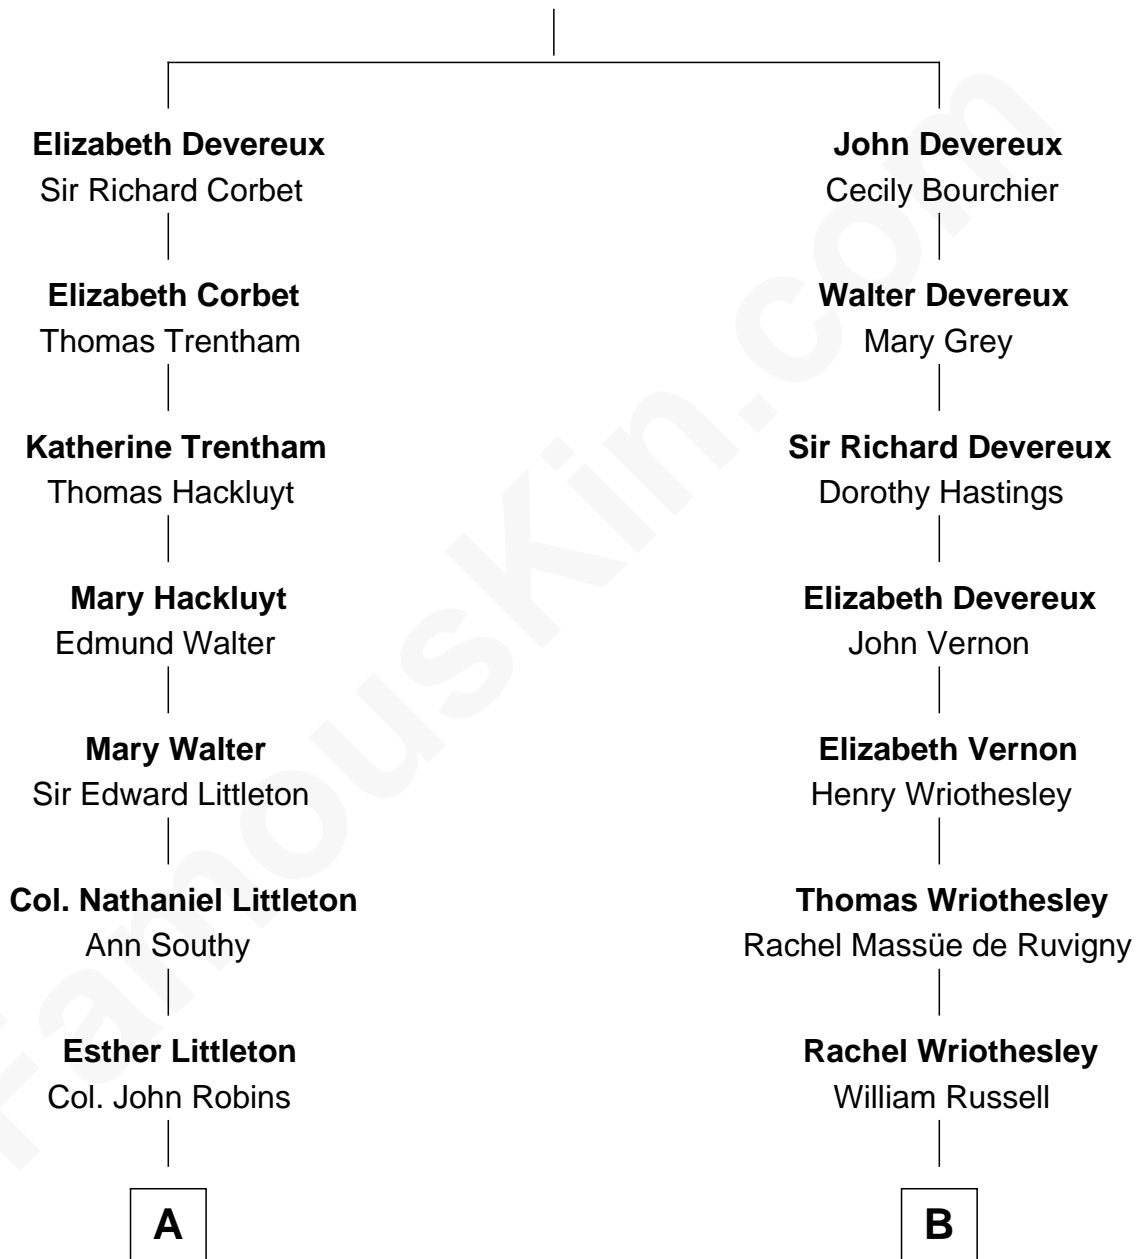

FamousKin.com Relationship Chart of

Paget Brewster

TV Actress

15th cousin 1 time removed of

Queen Elizabeth II

Queen of the United Kingdom

Sir Walter Devereux

Anne Ferrers

A

Esther Robins
Arthur Denwood

Elizabeth Denwood
David Wilson

Samuel Wilson
Margaret Custis

Col. John Custis Wilson
Margaret Custis

Henry Parke Custis Wilson
Susan Savage

Susan Savage Wilson
John Ledyard Hodge

Ellen Mackenzie Hodge
Dr. George Washington Wales Brewster

George Washington Wales Brewster
Joan Ryerson

Galen Brewster
Hathaway Tew

Paget Brewster
TV Actress

B

Rachel Russell
Sir William Cavendish

Sir William Cavendish
Catherine Hoskins