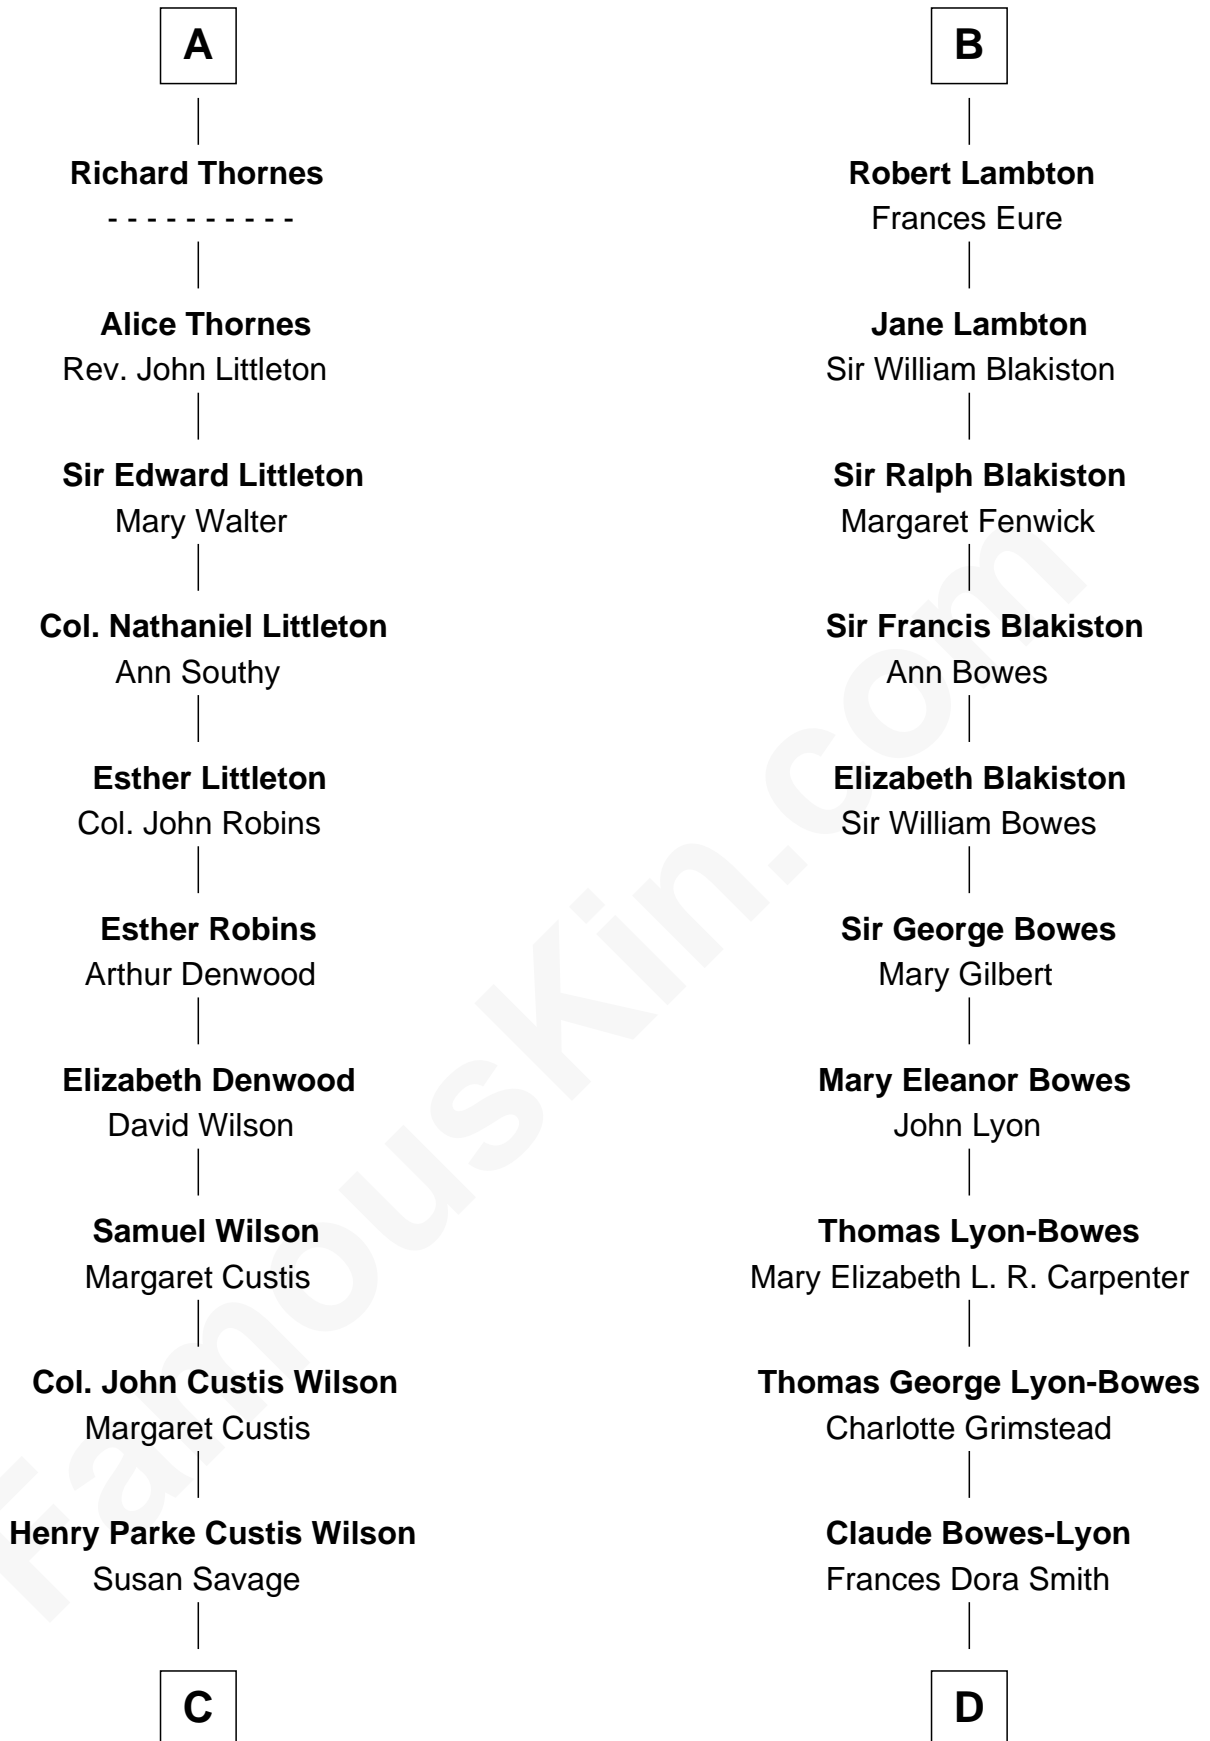

FamousKin.com Relationship Chart of

Paget Brewster

TV Actress

19th cousin 2 times removed of

Queen Elizabeth II

Queen of the United Kingdom

Edward III, King of England

Philippa of Hainault

C

Susan Savage Wilson

John Ledyard Hodge

Ellen Mackenzie Hodge

Dr. George Washington Wales Brewster

George Washington Wales Brewster

Joan Ryerson

Galen Brewster

Hathaway Tew

Paget Brewster

TV Actress

D

Claude George Bowes-Lyon

Cecilia Nina Cavendish-Bentinck

Elizabeth Bowes-Lyon

George VI, King of the United Kingdom