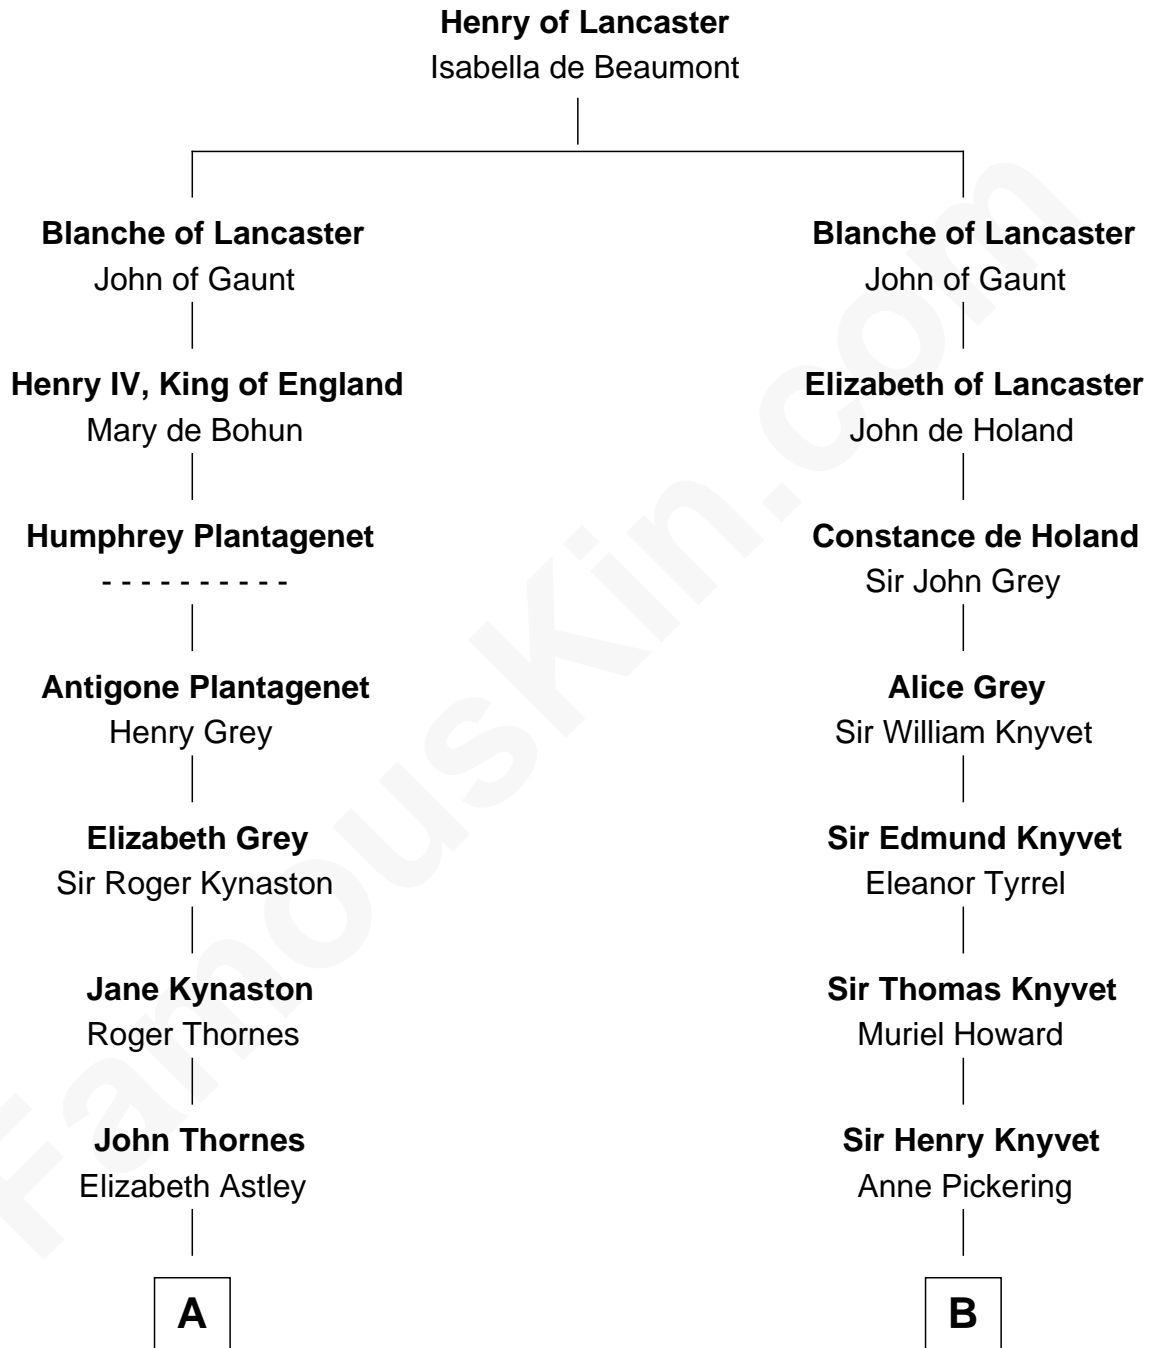

FamousKin.com Relationship Chart of

Paget Brewster

TV Actress

20th cousin 1 time removed of

Queen Elizabeth II

Queen of the United Kingdom

C

Susan Savage Wilson

John Ledyard Hodge

Ellen Mackenzie Hodge

Dr. George Washington Wales Brewster

George Washington Wales Brewster

Joan Ryerson

Galen Brewster

Hathaway Tew

Paget Brewster