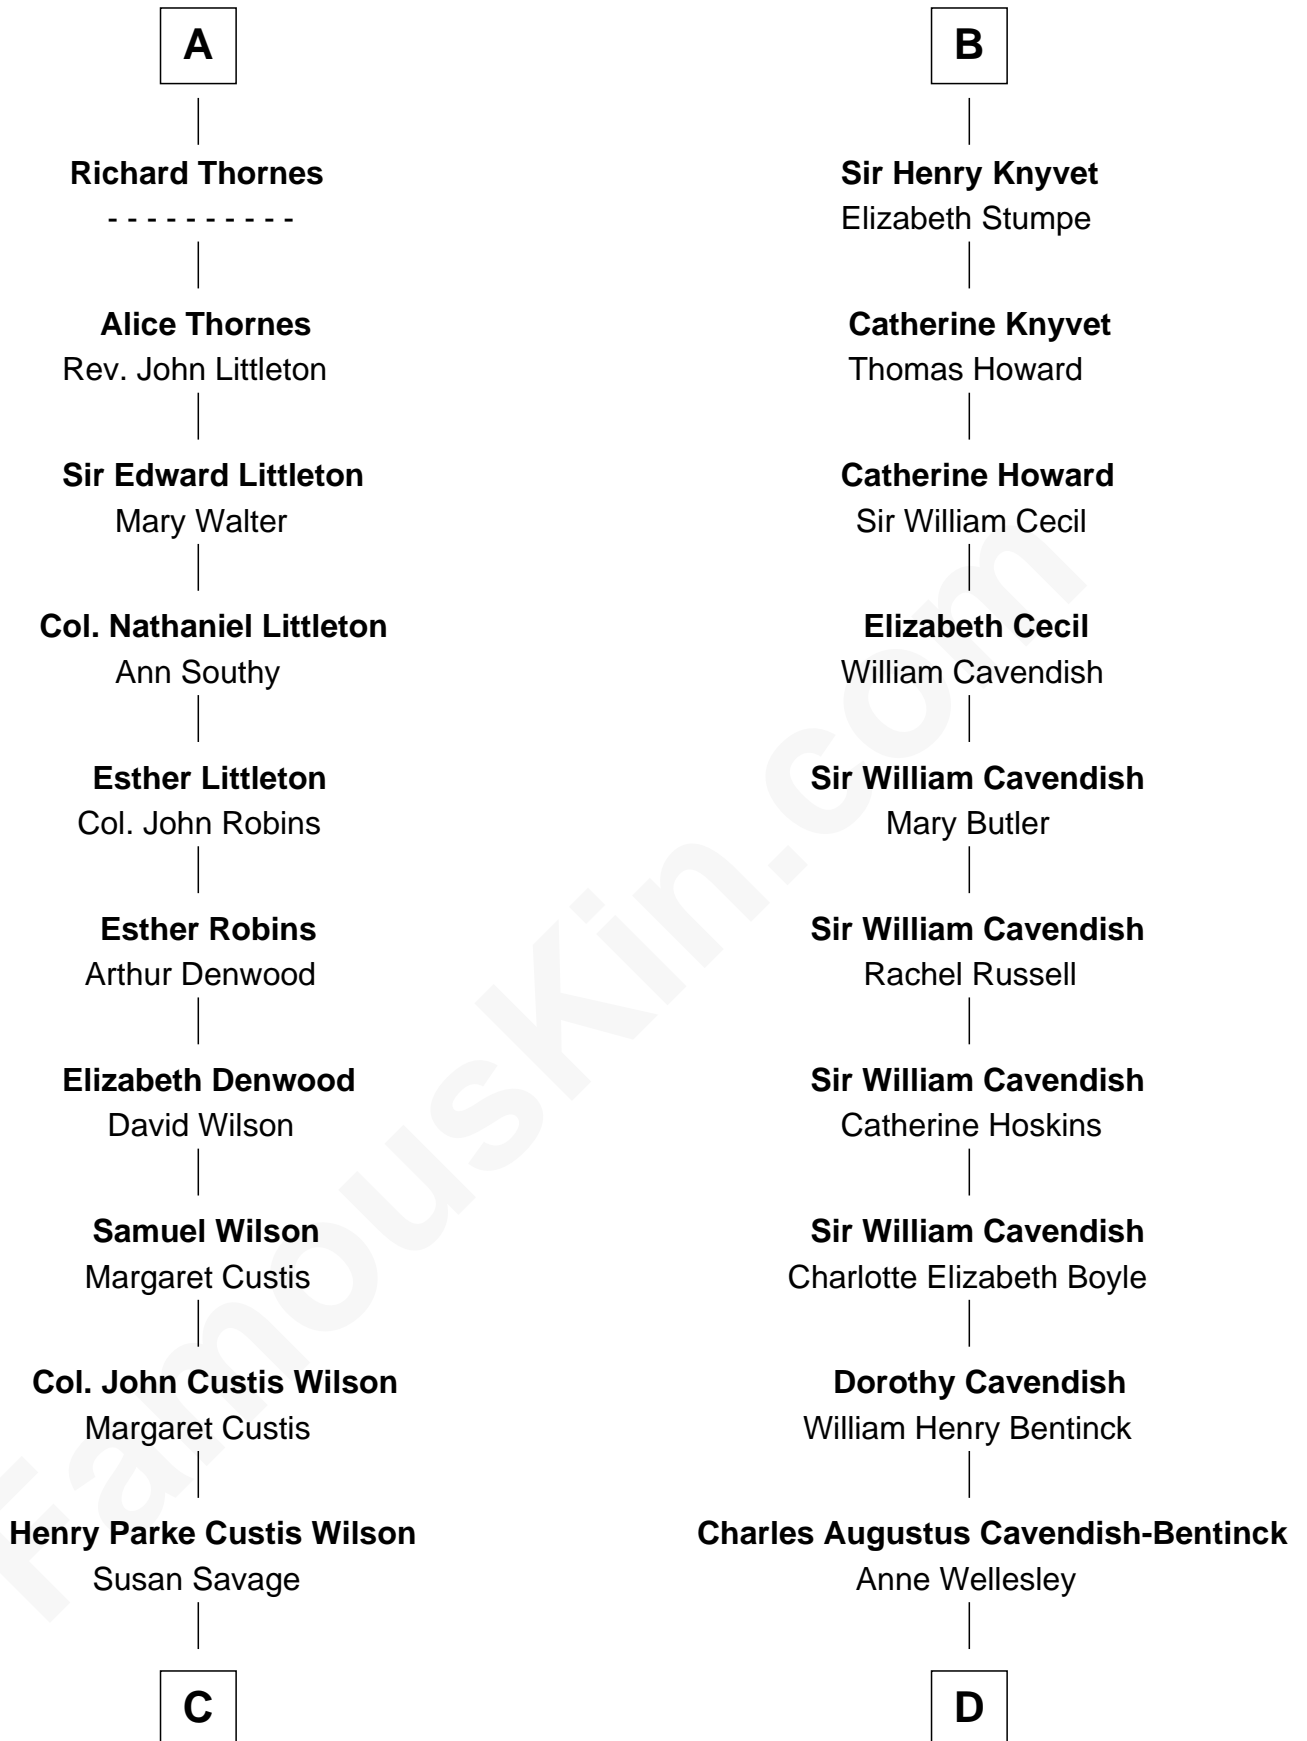

FamousKin.com Relationship Chart of

Paget Brewster

TV Actress

20th cousin 1 time removed of

Queen Elizabeth II

Queen of the United Kingdom

C

Susan Savage Wilson

John Ledyard Hodge

Ellen Mackenzie Hodge

Dr. George Washington Wales Brewster

George Washington Wales Brewster

Joan Ryerson

Galen Brewster

Hathaway Tew

Paget Brewster