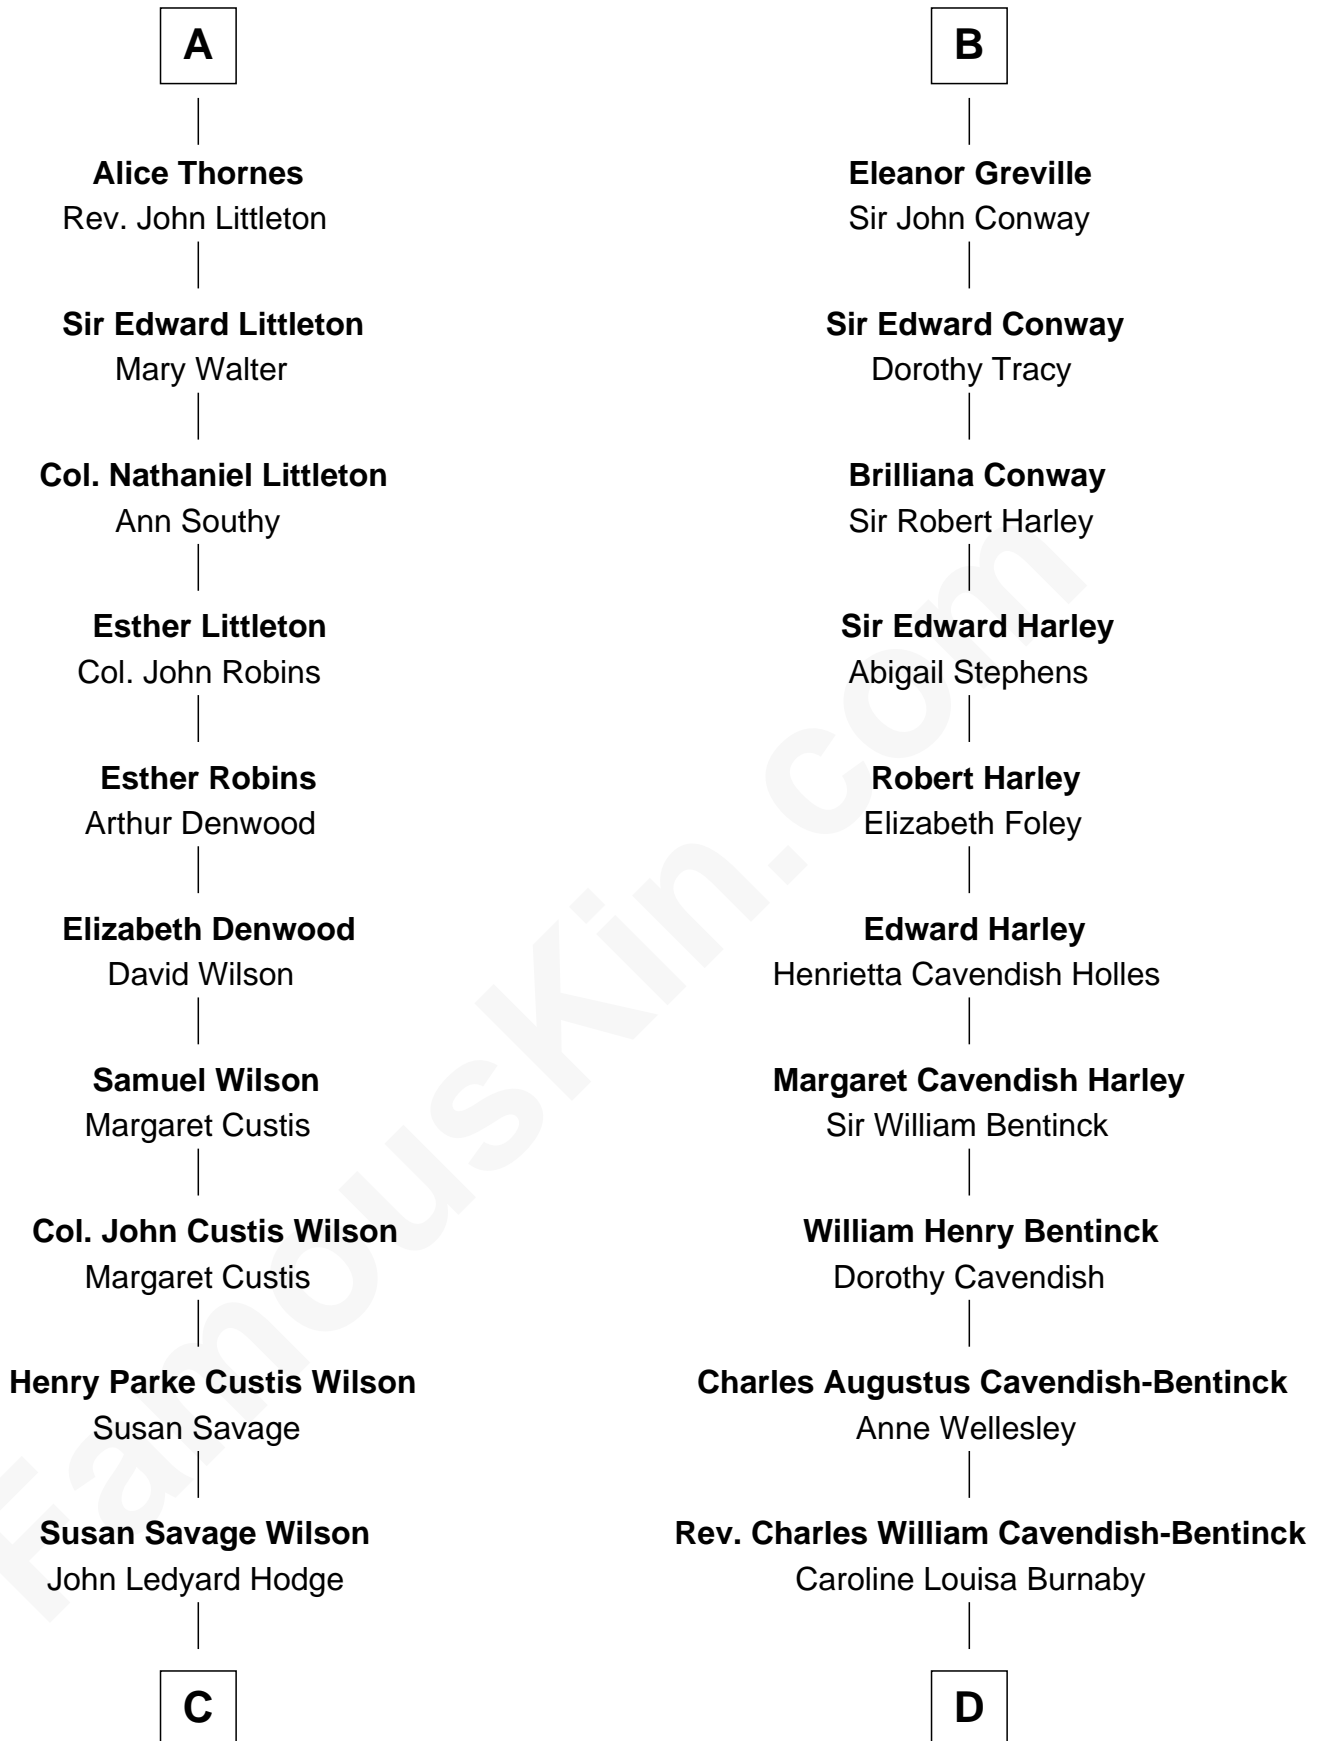

## Relationship Chart of

**Paget Brewster**

*TV Actress*

19th cousin 1 time removed of

**Queen Elizabeth II**

*Queen of the United Kingdom*

**C**

**Ellen Mackenzie Hodge**

Dr. George Washington Wales Brewster

**George Washington Wales Brewster**

Joan Ryerson

**Galen Brewster**

Hathaway Tew

**Paget Brewster**

*TV Actress*

**D**