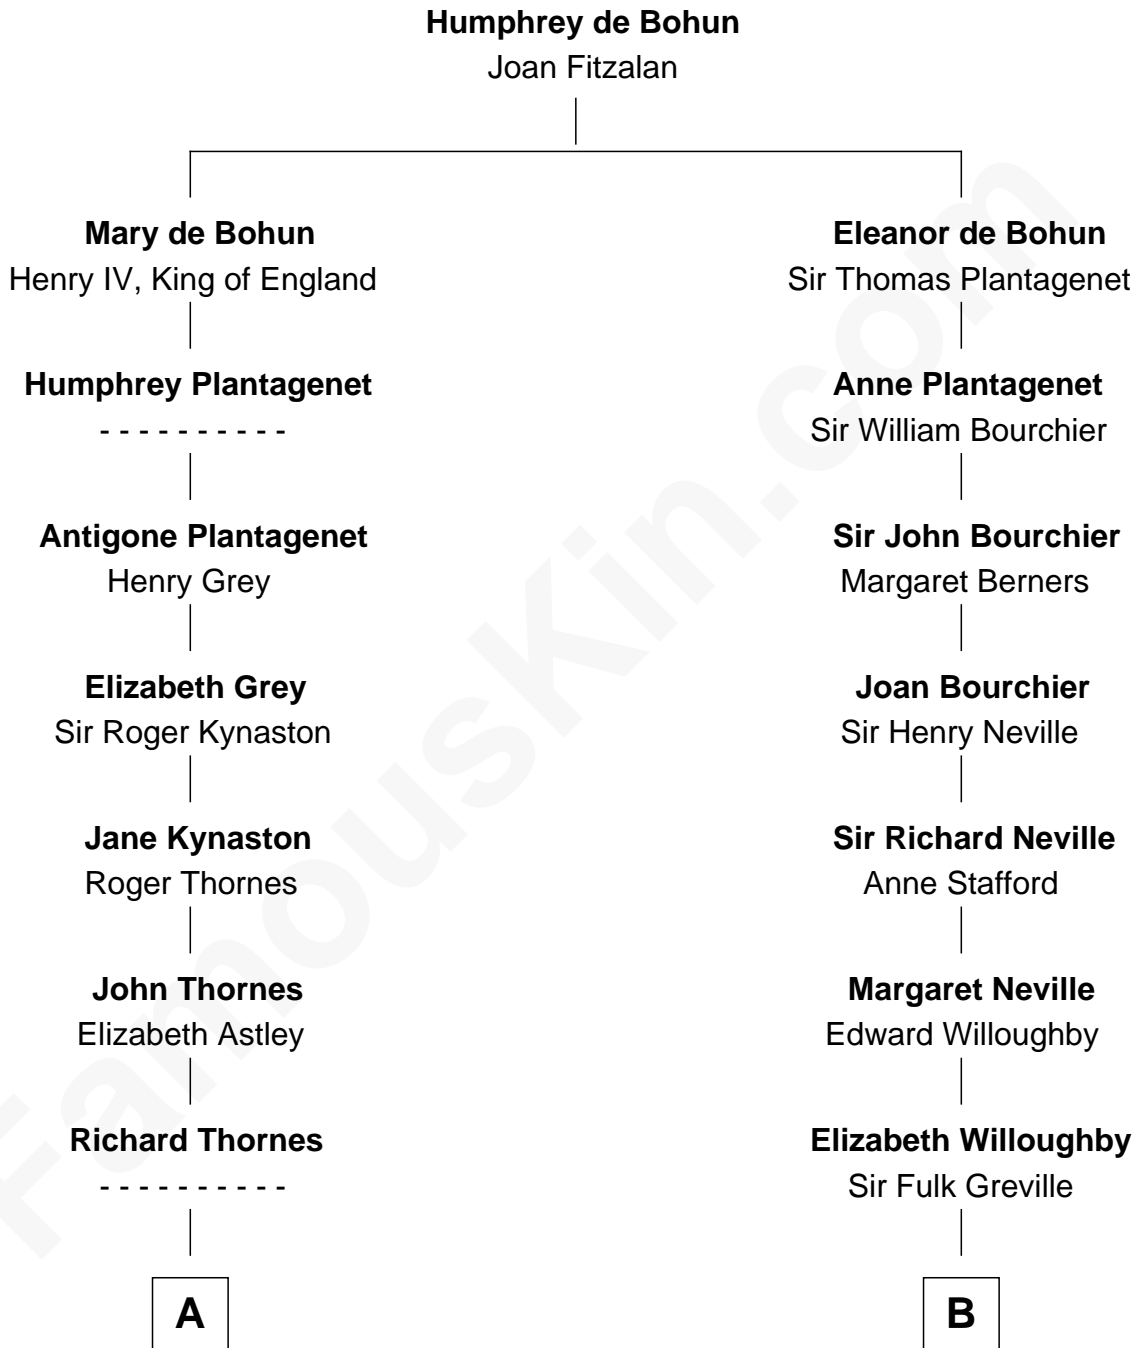

## Relationship Chart of

**Paget Brewster**

*TV Actress*

19th cousin 1 time removed of

**Queen Elizabeth II**

*Queen of the United Kingdom*

**C**

**Ellen Mackenzie Hodge**

Dr. George Washington Wales Brewster

**George Washington Wales Brewster**

Joan Ryerson

**Galen Brewster**

Hathaway Tew

**Paget Brewster**

*TV Actress*

**D**

**Cecilia Nina Cavendish-Bentinck**

Claude George Bowes-Lyon

**Elizabeth Bowes-Lyon**

George VI, King of the United Kingdom

**Queen Elizabeth II**

*Queen of the United Kingdom*