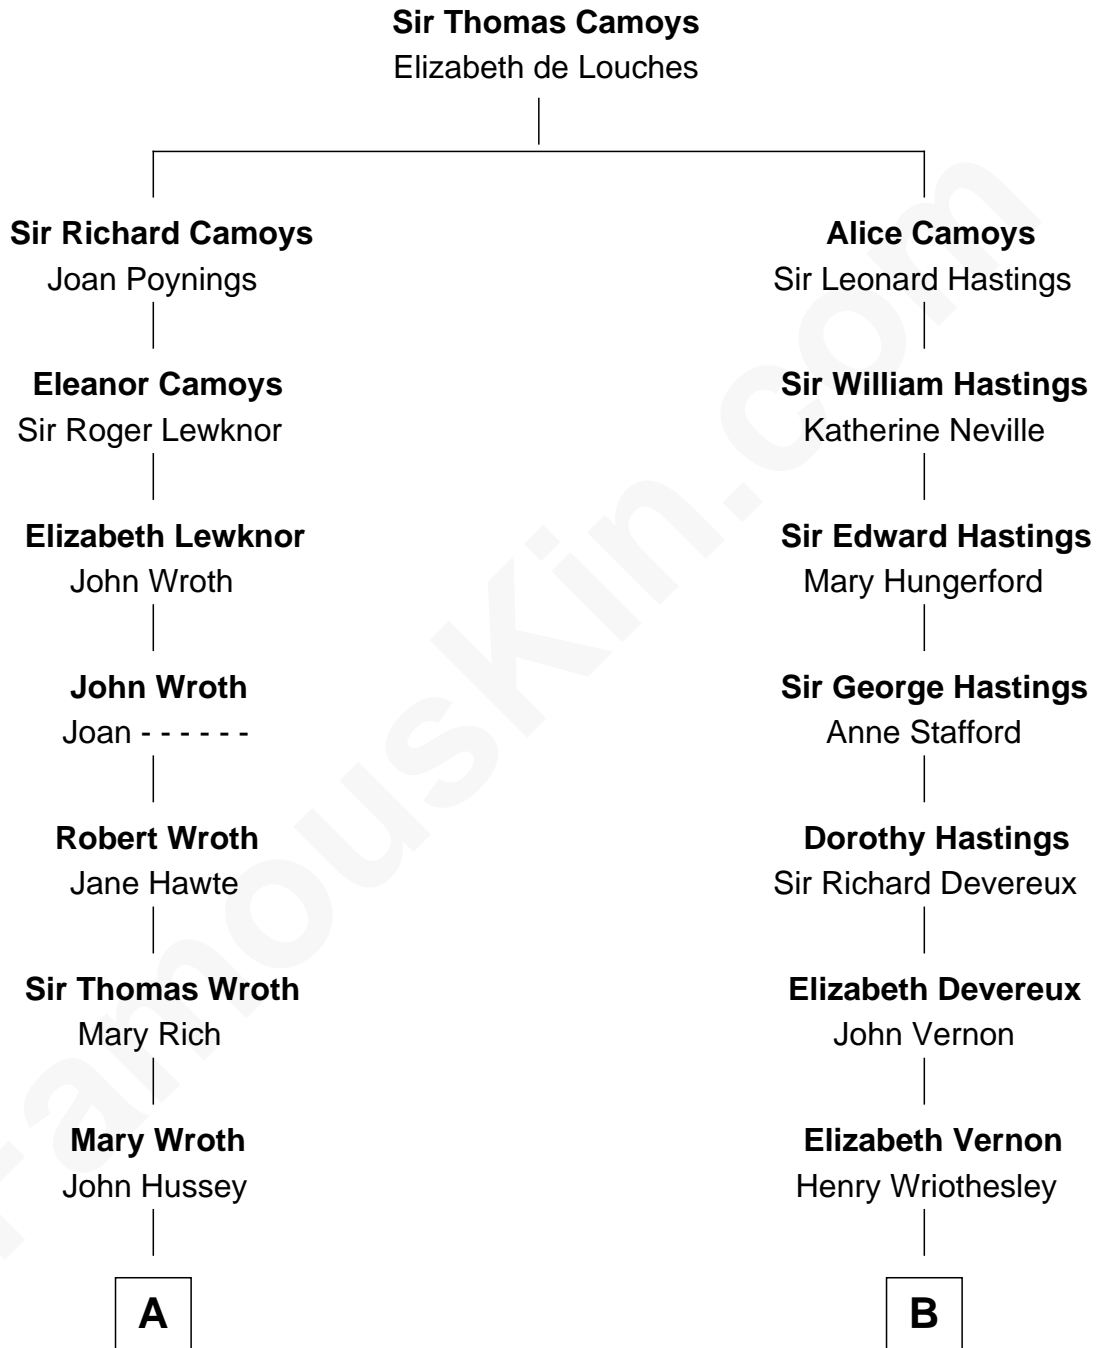

FamousKin.com
Relationship Chart of
Paget Brewster
TV Actress

17th cousin 2 times removed of
Queen Elizabeth II
Queen of the United Kingdom

A

Nathaniel Hussey

Mary Catlyn

Elizabeth Hussey

Robert Scott

Mary Scott