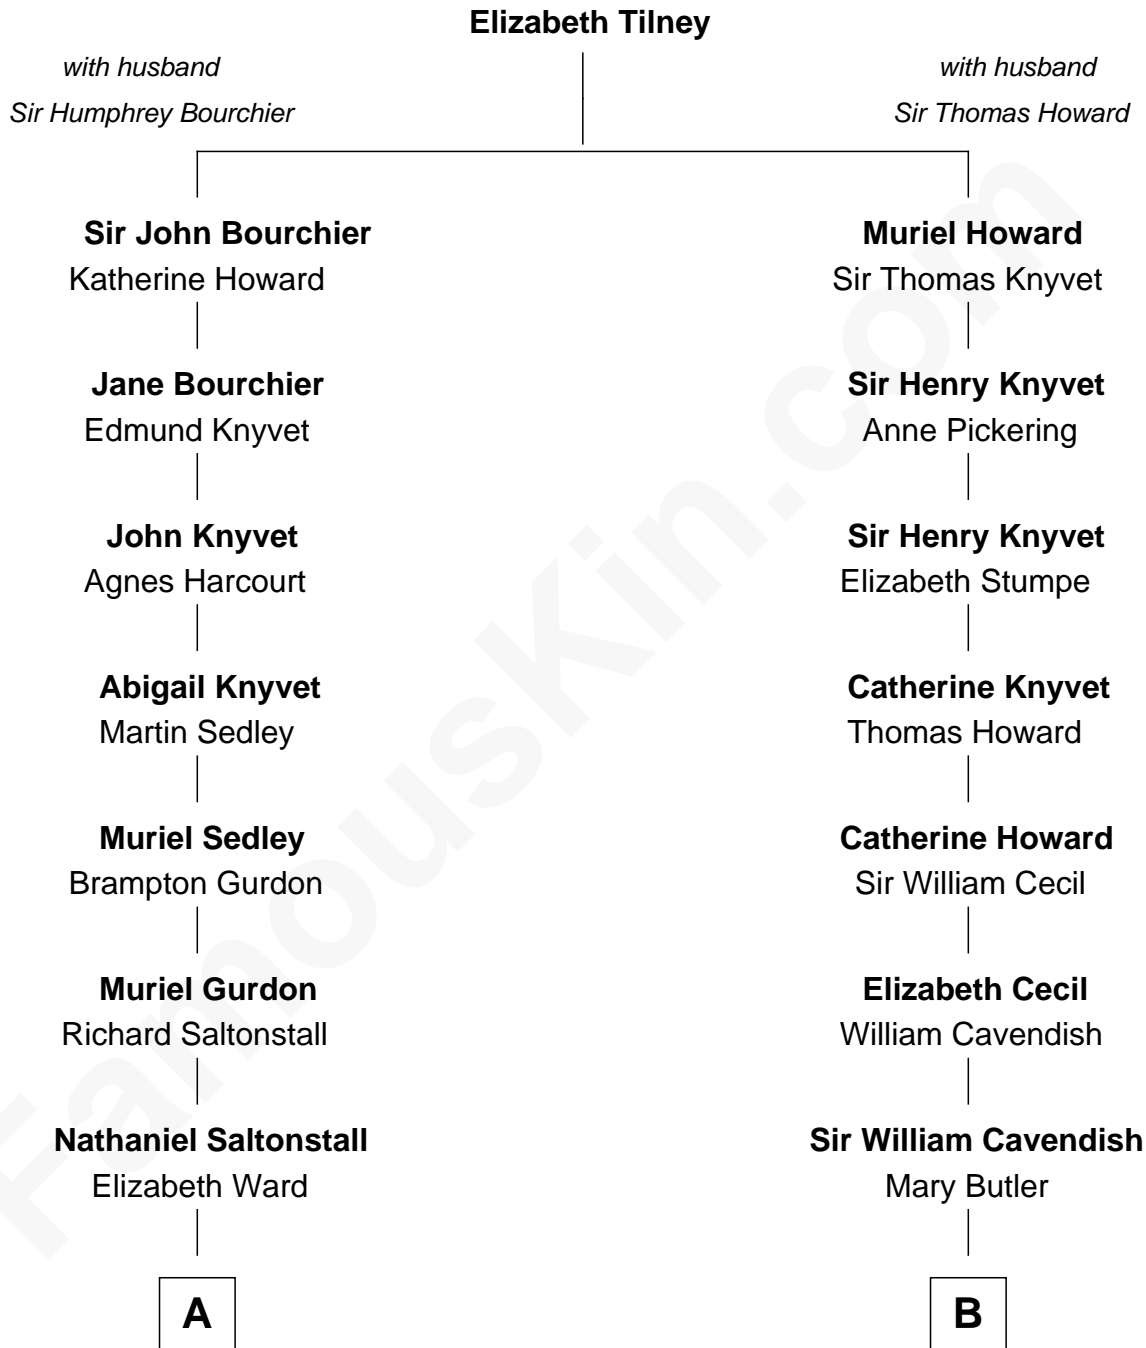

**FamousKin.com**  
**Relationship Chart of**  
**Paget Brewster**  
*TV Actress*

**15th cousin 3 times removed of**  
**Queen Elizabeth II**  
*Queen of the United Kingdom*

**C**

—  
**Galen Brewster**  
Hathaway Tew

—  
**Paget Brewster**  
*TV Actress*

FamousKin.com