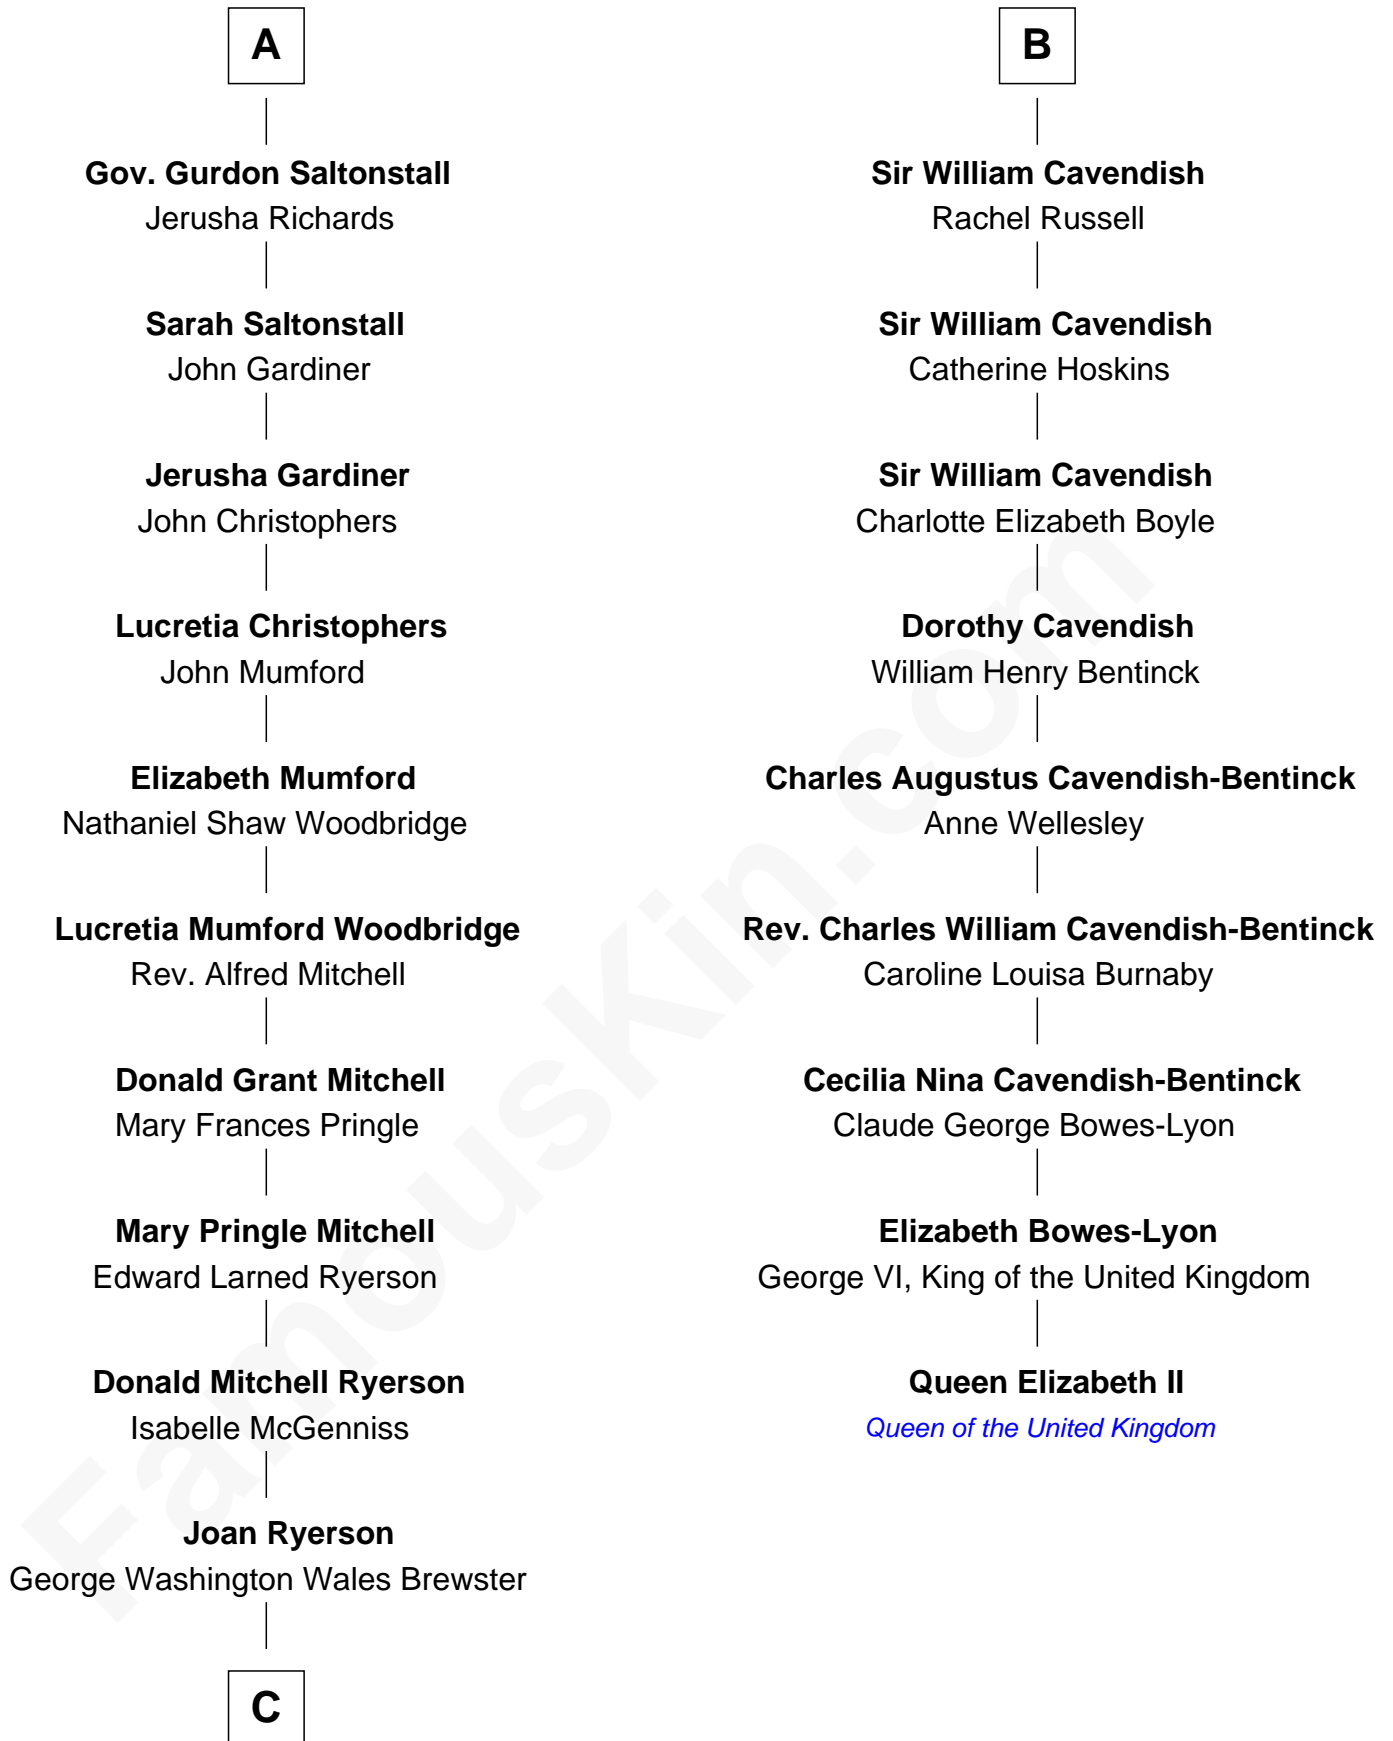

**FamousKin.com**  
**Relationship Chart of**  
**Paget Brewster**  
*TV Actress*

**15th cousin 3 times removed of**  
**Queen Elizabeth II**  
*Queen of the United Kingdom*

**C**

—  
**Galen Brewster**  
Hathaway Tew

—  
**Paget Brewster**  
*TV Actress*

FamousKin.com