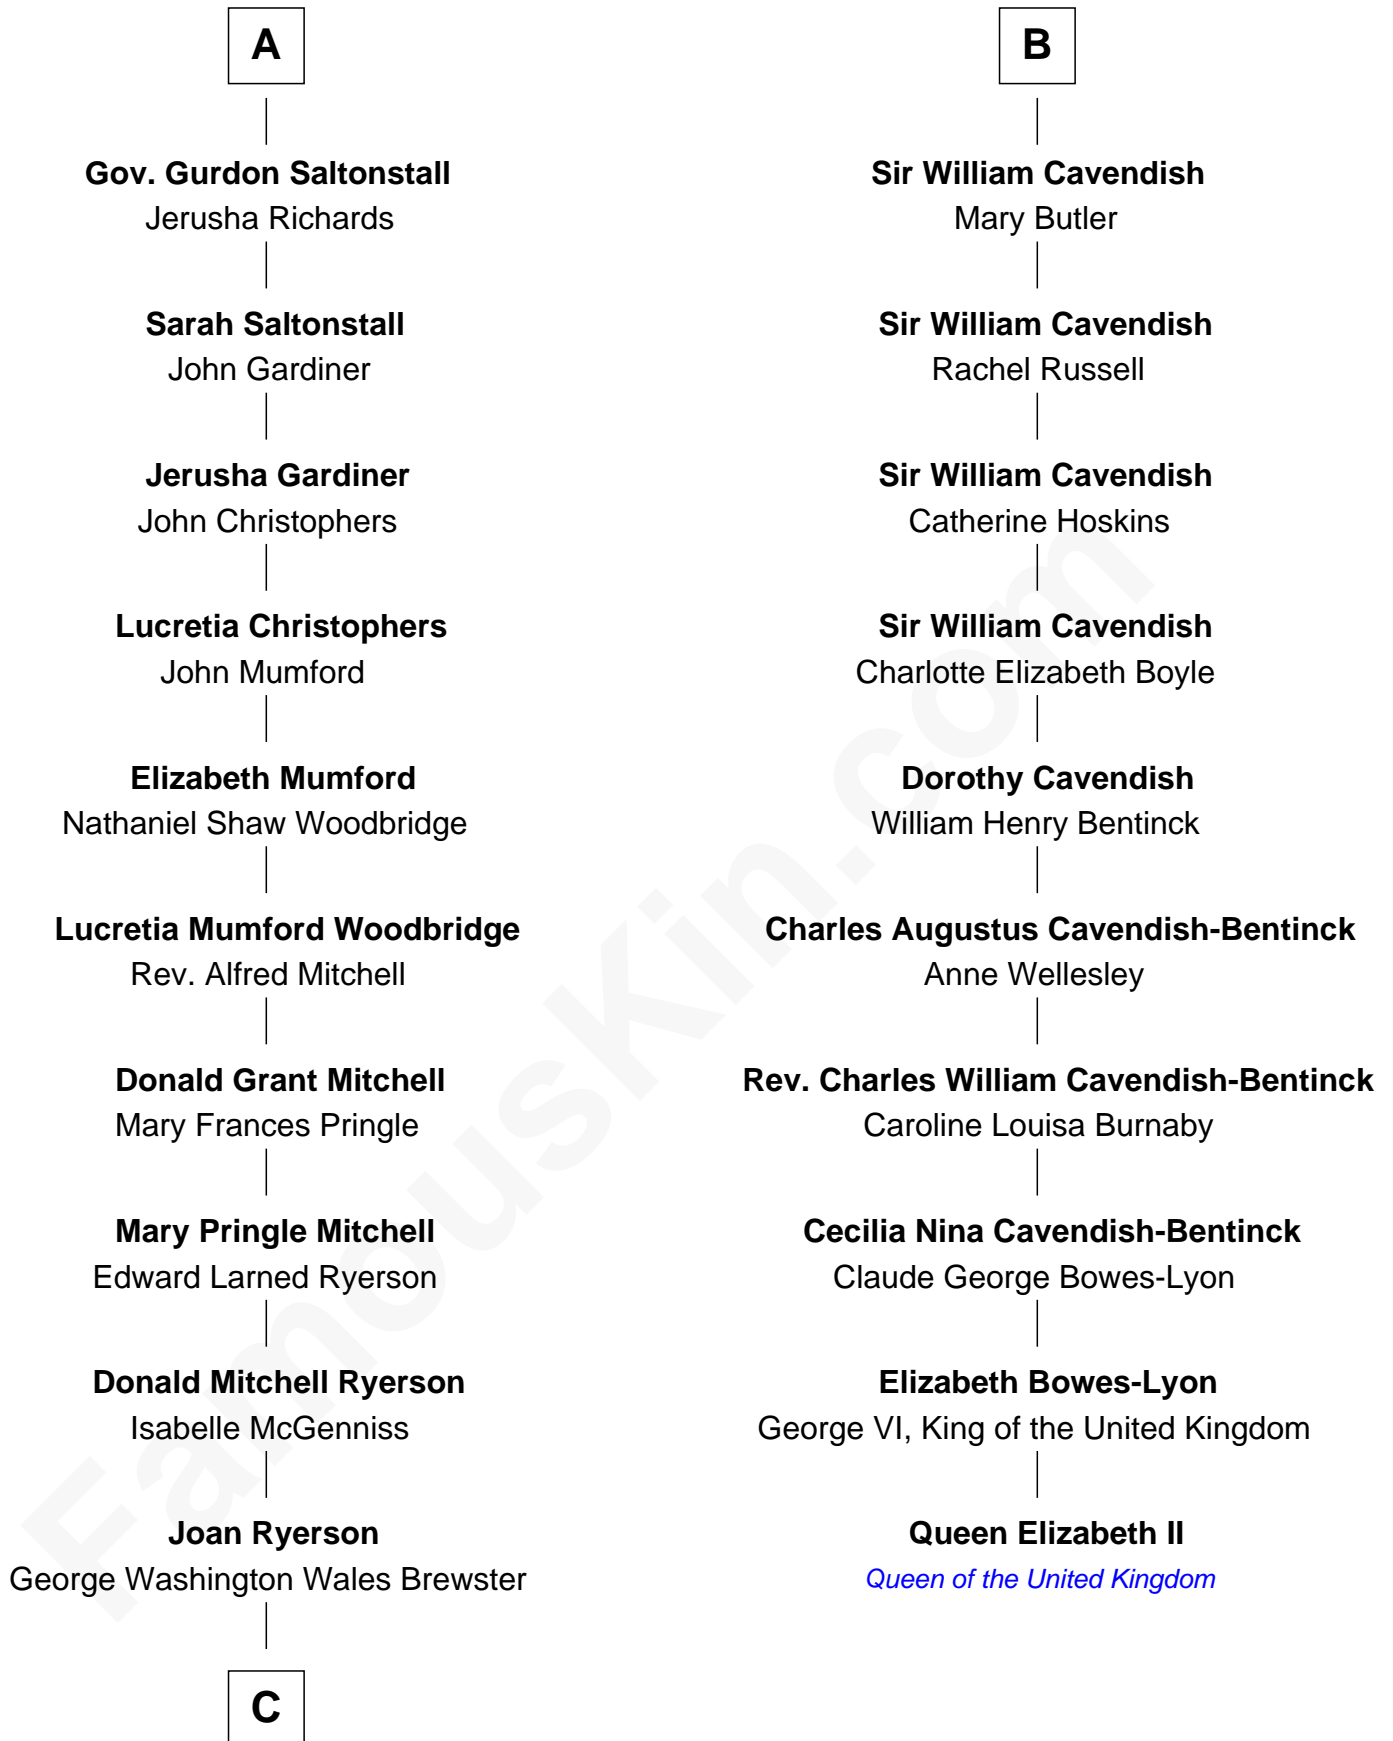

**FamousKin.com**  
**Relationship Chart of**  
**Paget Brewster**  
*TV Actress*

**16th cousin 2 times removed of**  
**Queen Elizabeth II**  
*Queen of the United Kingdom*

**C**

—  
**Galen Brewster**  
Hathaway Tew

—  
**Paget Brewster**  
*TV Actress*

FamousKin.com