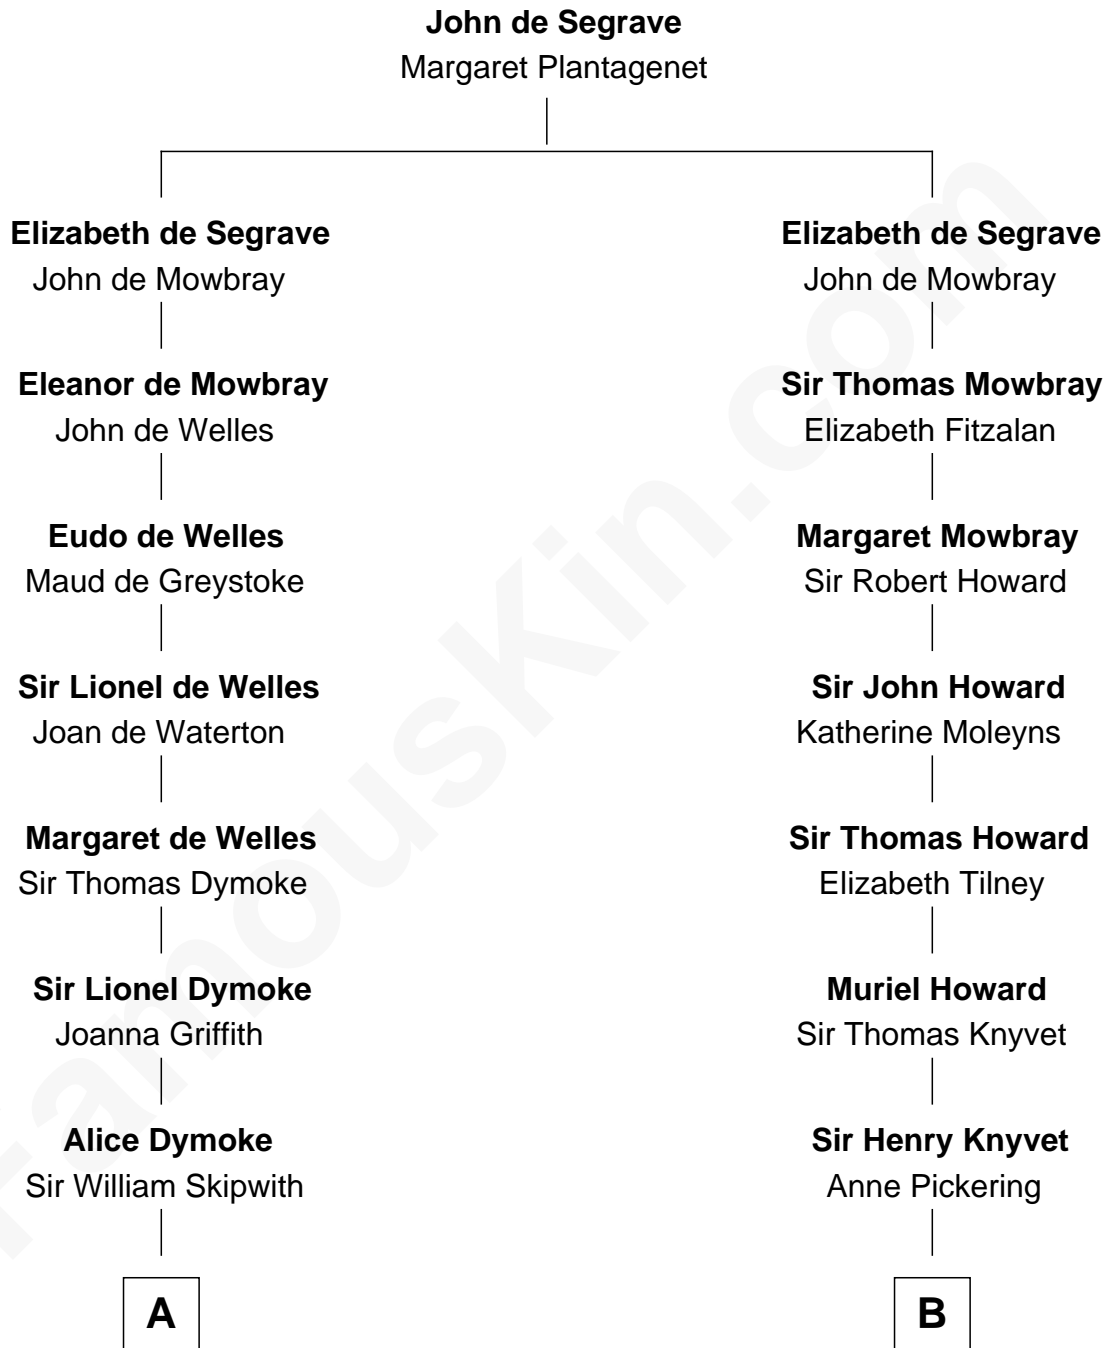

# FamousKin.com Relationship Chart of

**Paget Brewster**

*TV Actress*

19th cousin 1 time removed of

**Tilda Swinton**

*Movie Actress*

**C**

**Donald Mitchell Ryerson**

Isabelle McGenniss

**Joan Ryerson**

George Washington Wales Brewster

**Galen Brewster**

Hathaway Tew

**Paget Brewster**

*TV Actress*

**D**

**Mariora Beatrice Evelyn Rochfort Alers-Hankey**

Alan Henry Campbell Swinton

**Sir John Swinton**

Judith Balfour Killen

**Tilda Swinton**

*Movie Actress*