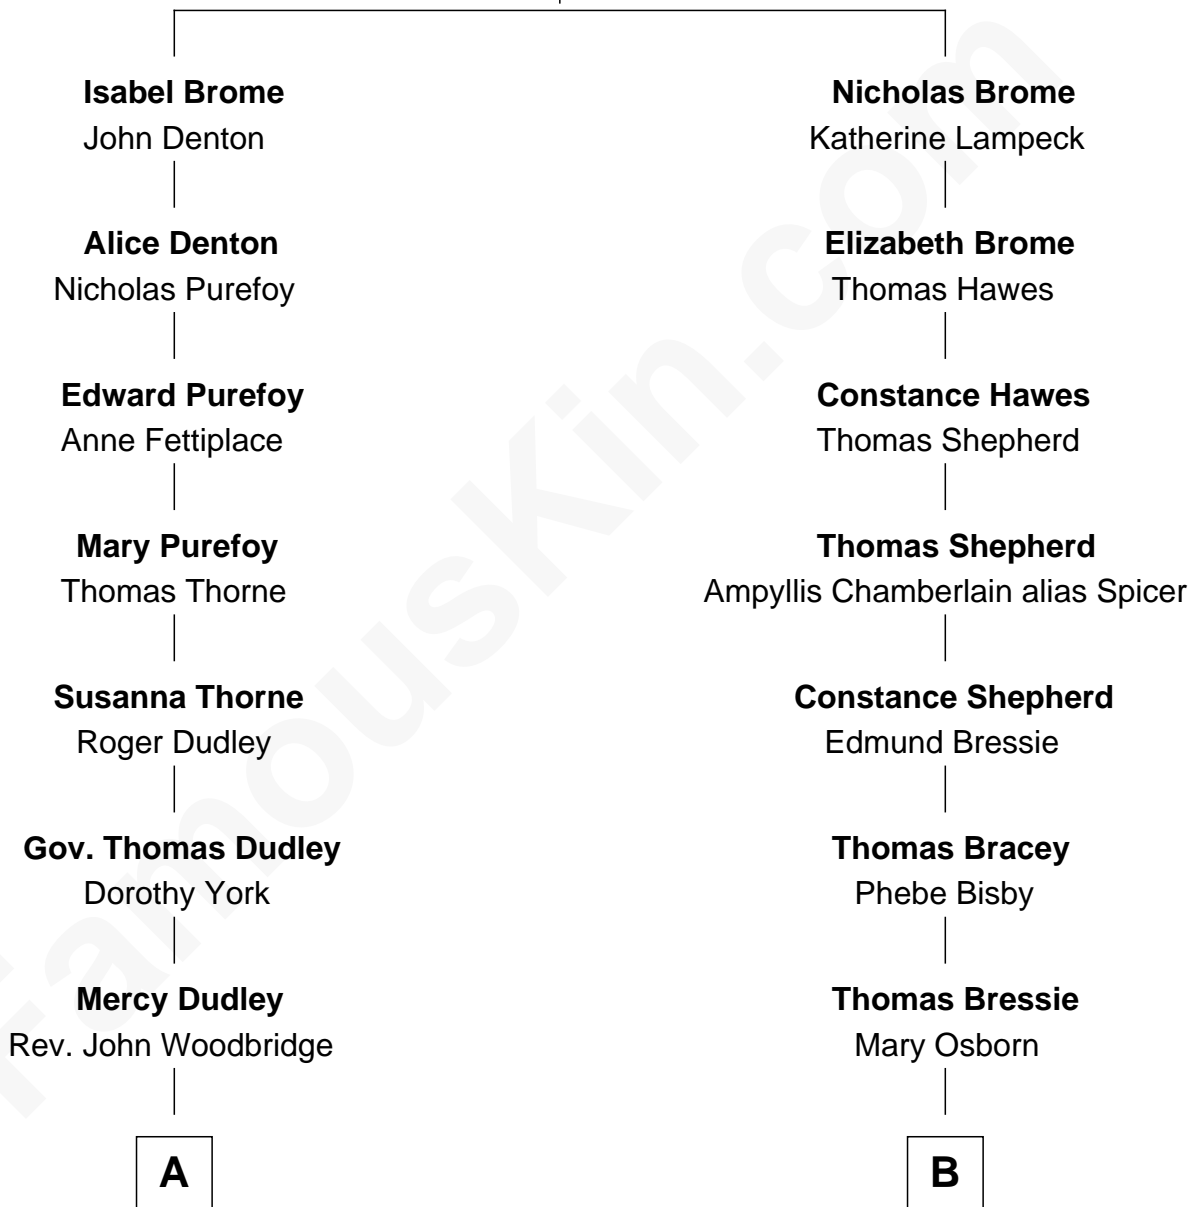

FamousKin.com Relationship Chart of

Paget Brewster

TV Actress

16th cousin 2 times removed of

Bob Taft

67th Governor of Ohio

John Brome
Beatrice Shirley

C

Galen Brewster
Hathaway Tew

Paget Brewster
TV Actress

FamousKin.com