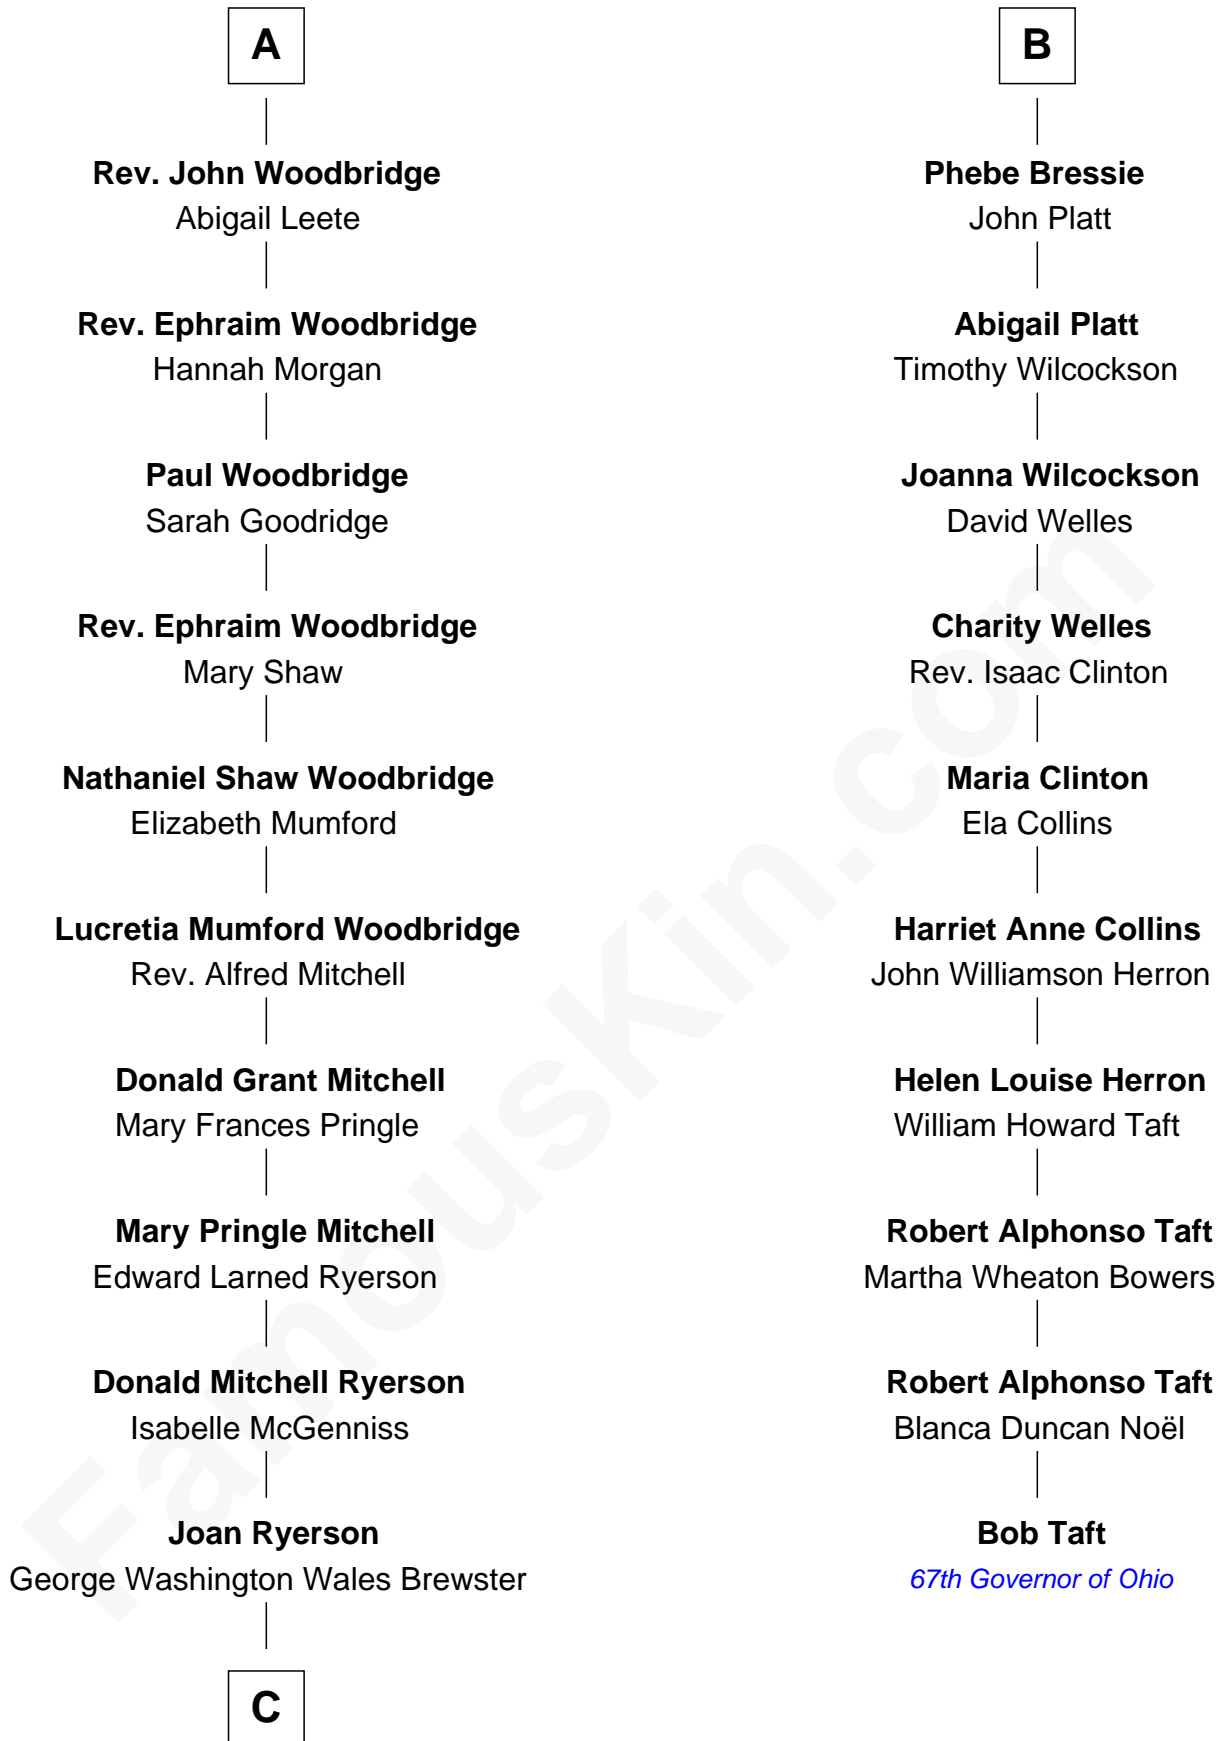

FamousKin.com Relationship Chart of

Paget Brewster

TV Actress

16th cousin 2 times removed of

Bob Taft

67th Governor of Ohio

John Brome
Beatrice Shirley

C

Galen Brewster
Hathaway Tew

Paget Brewster
TV Actress

FamousKin.com