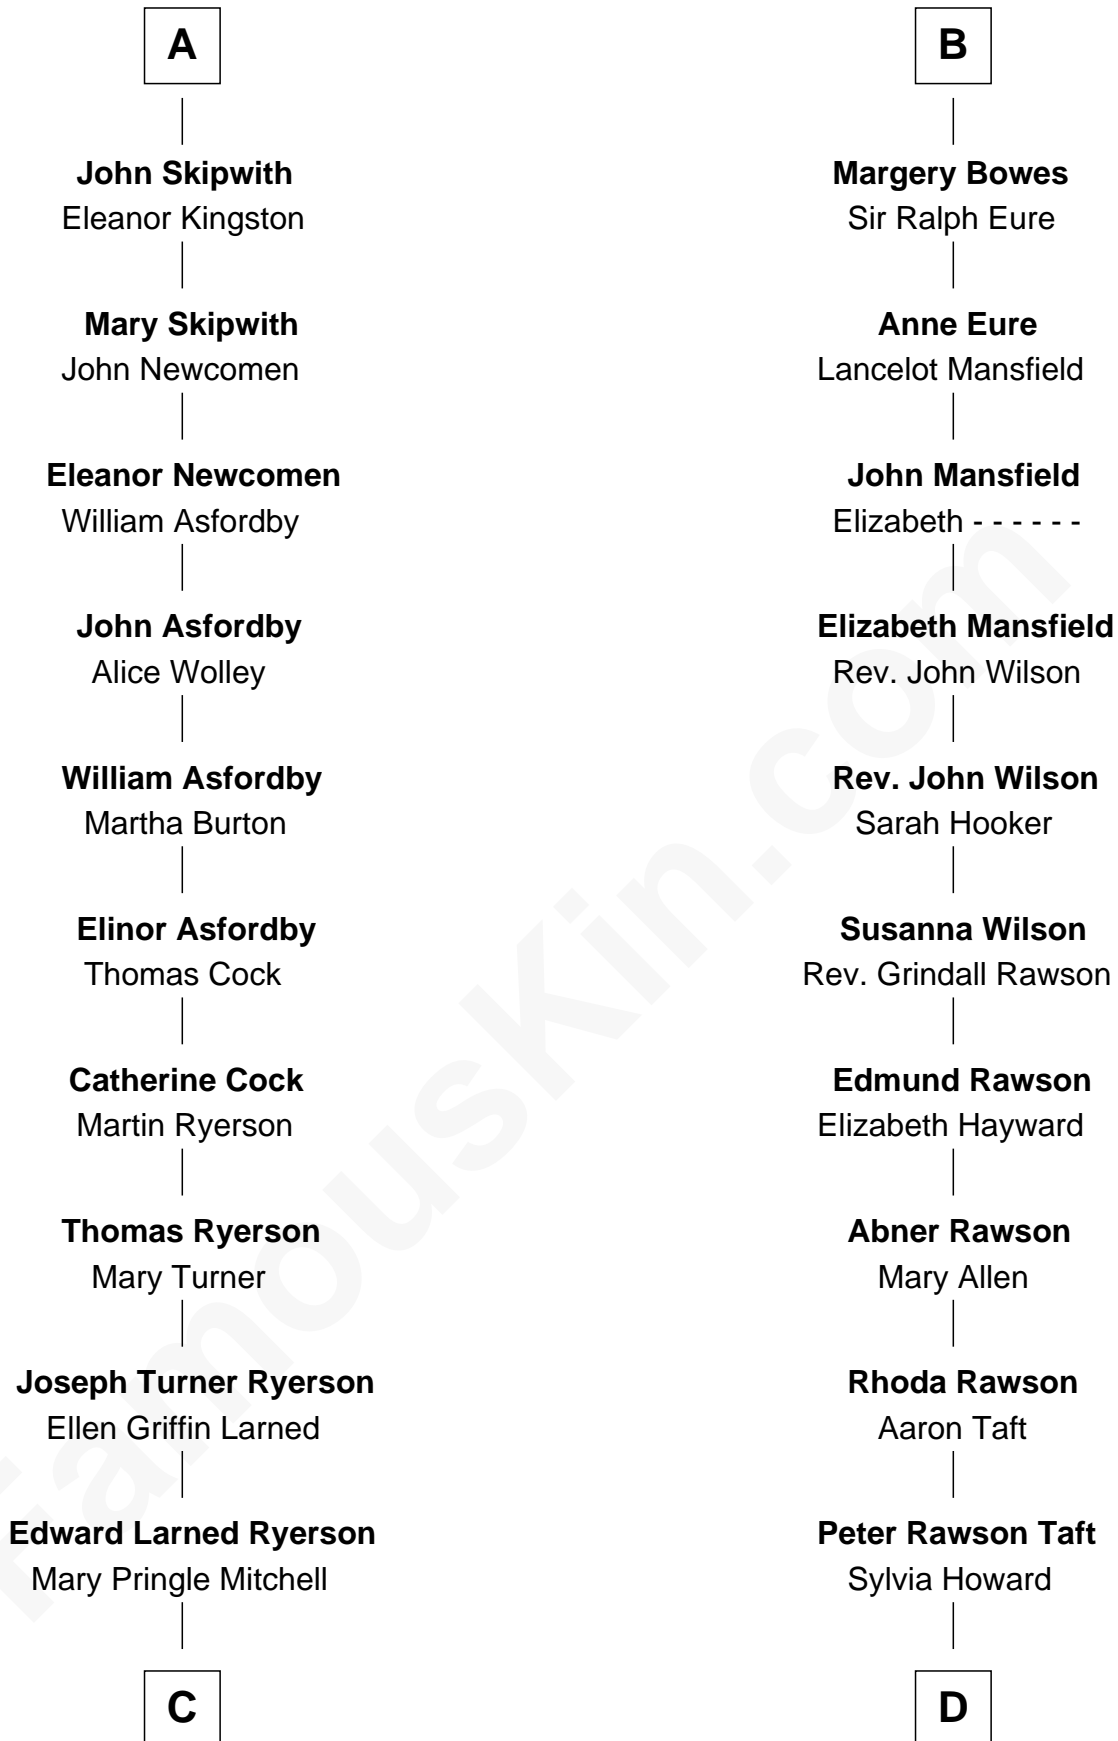

# FamousKin.com Relationship Chart of

**Paget Brewster**

*TV Actress*

20th cousin 1 time removed of

**Bob Taft**

*67th Governor of Ohio*

**Sir Geoffrey le Scrope**

Ivetta de Ros

**C**

**Donald Mitchell Ryerson**

Isabelle McGenniss

**Joan Ryerson**

George Washington Wales Brewster

**Galen Brewster**

Hathaway Tew

**Paget Brewster**

*TV Actress*

**D**

**Alphonso Taft**

Louisa Maria Torrey

**William Howard Taft**

Helen Louise Herron

**Robert Alphonso Taft**

Martha Wheaton Bowers

**Robert Alphonso Taft**

Blanca Duncan Noël

**Bob Taft**

*67th Governor of Ohio*