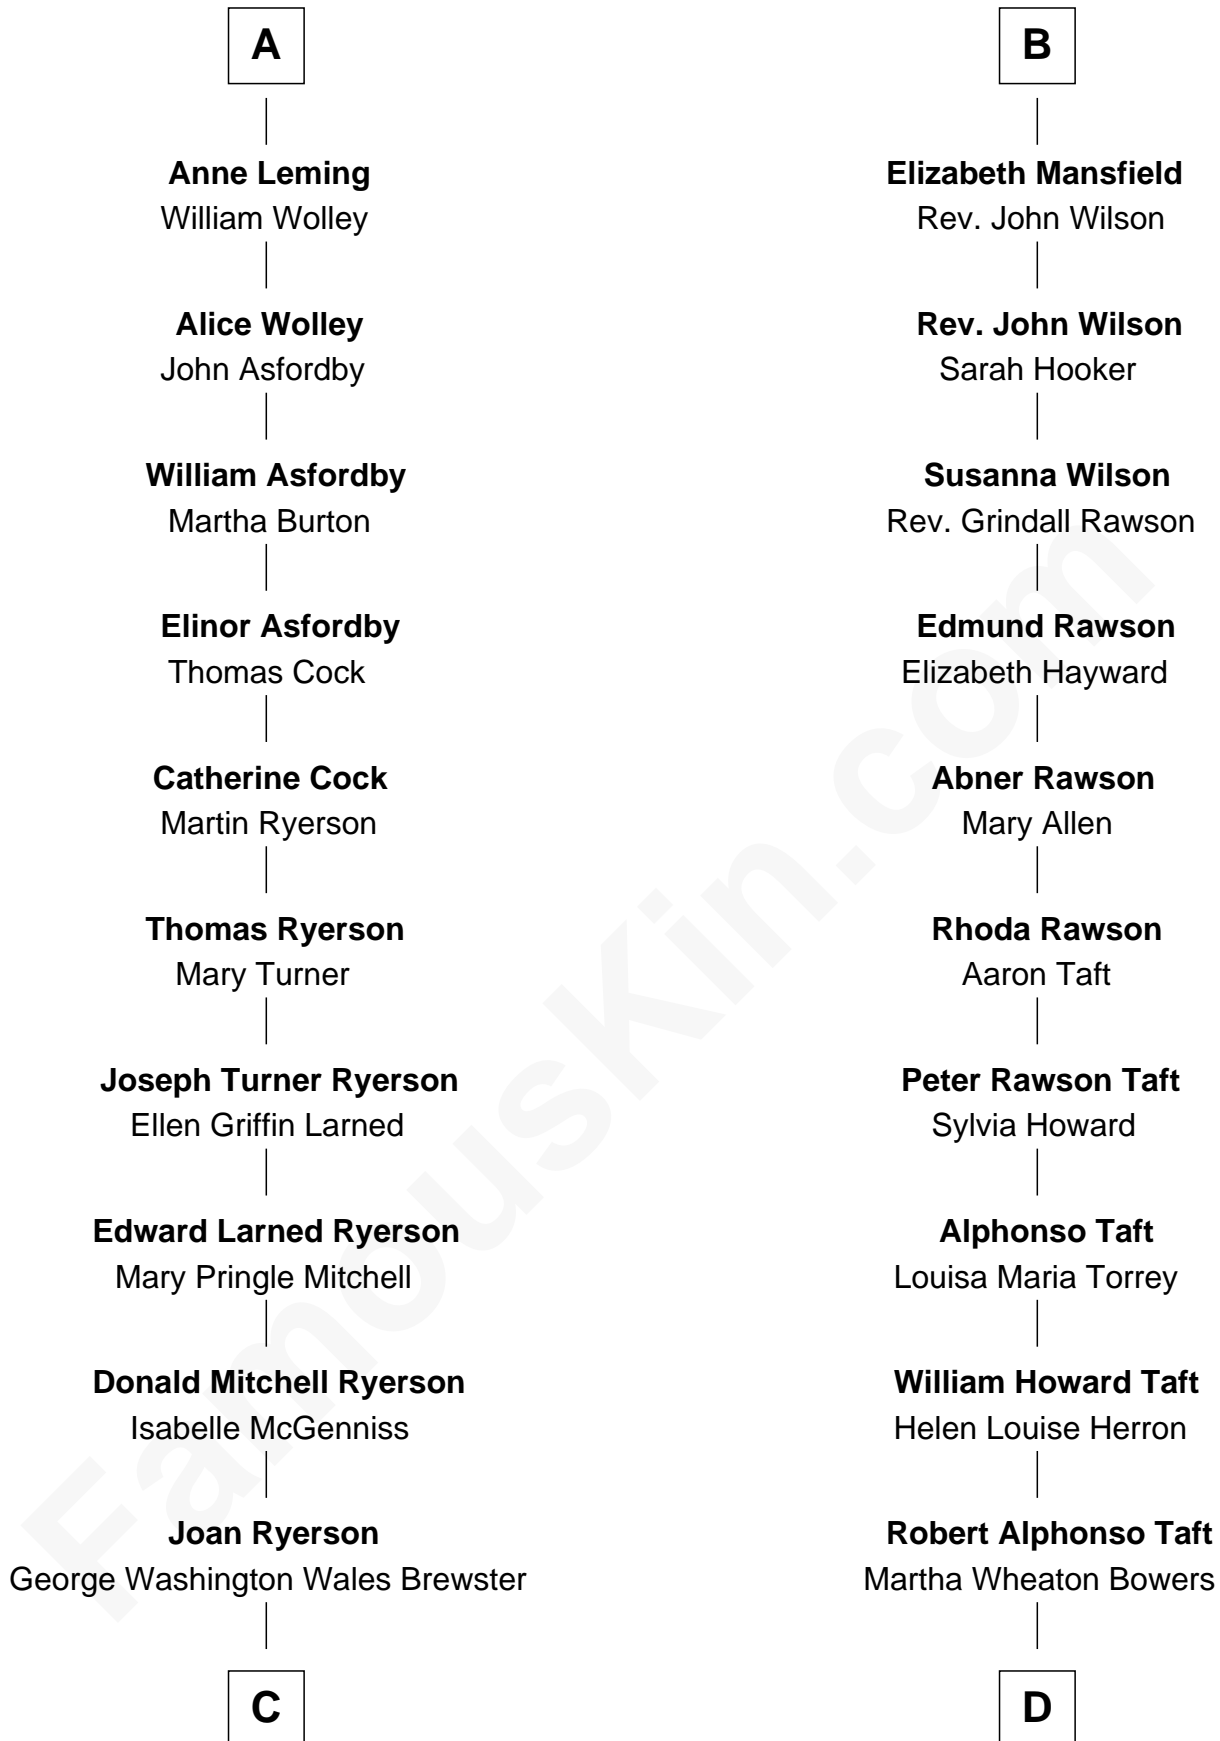

FamousKin.com Relationship Chart of

Paget Brewster

TV Actress

18th cousin of

Bob Taft

67th Governor of Ohio

Sir Roger Wentworth

Margery Despencer

Sir Philip Wentworth

Mary Clifford

Elizabeth Wentworth

Sir Martin de la See

Elizabeth de la See

Roger Kelke

Christopher Kelke

Isabel Girlington

Margery Bowes

Anne Eure

Lancelot Mansfield

John Mansfield

Elizabeth - - - - -

B

C

Galen Brewster
Hathaway Tew

Paget Brewster
TV Actress

D

Robert Alphonso Taft
Blanca Duncan Noël

Bob Taft
67th Governor of Ohio

FamousKin.com