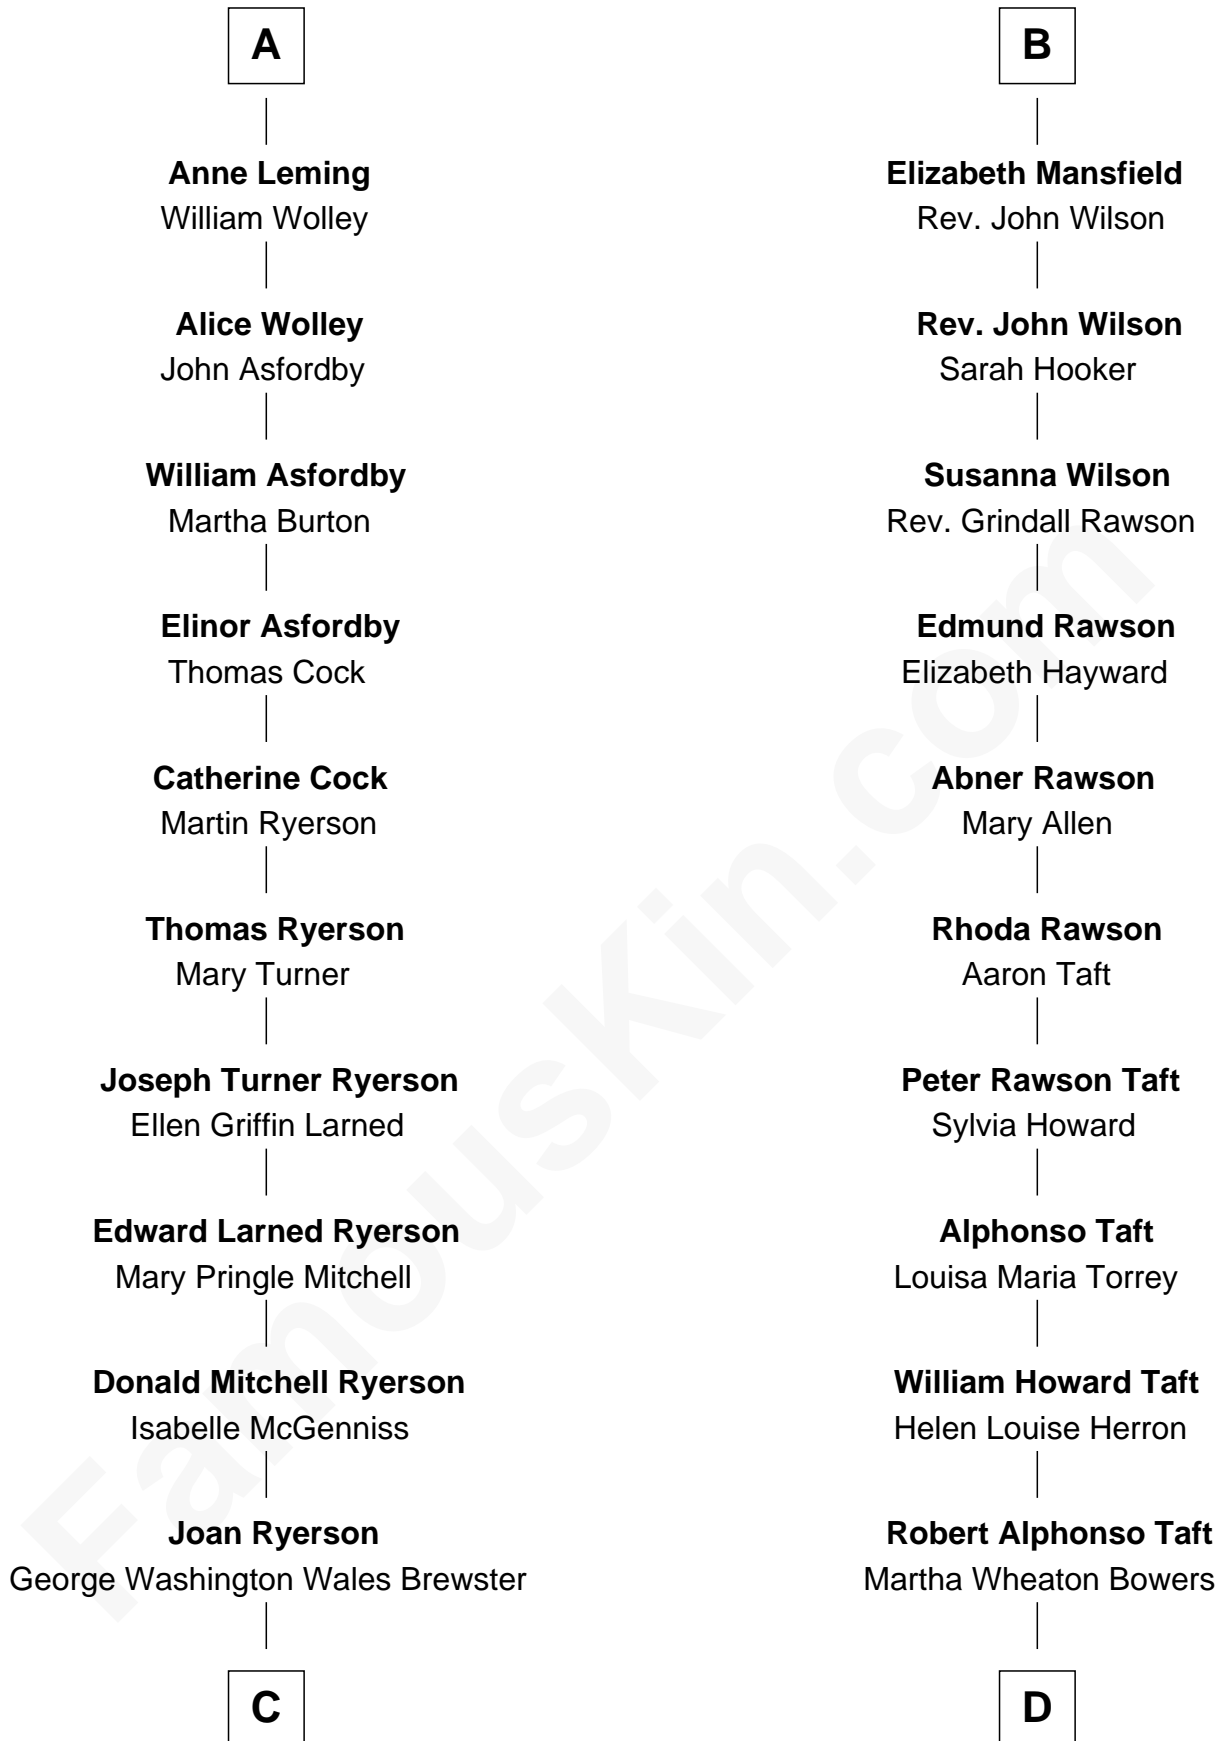

Mary Clifford
Sir Philip Wentworth

Elizabeth Wentworth
Sir Martin de la See

Elizabeth de la See
Roger Kelke

Christopher Kelke
Isabel Girlington

Christopher Kelke
Jane St. Paul

Christopher Kelke
Elizabeth Carr

John Mansfield
Elizabeth - - - - -

B

C

Galen Brewster
Hathaway Tew

Paget Brewster
TV Actress

D

Robert Alphonso Taft
Blanca Duncan Noël

Bob Taft
67th Governor of Ohio