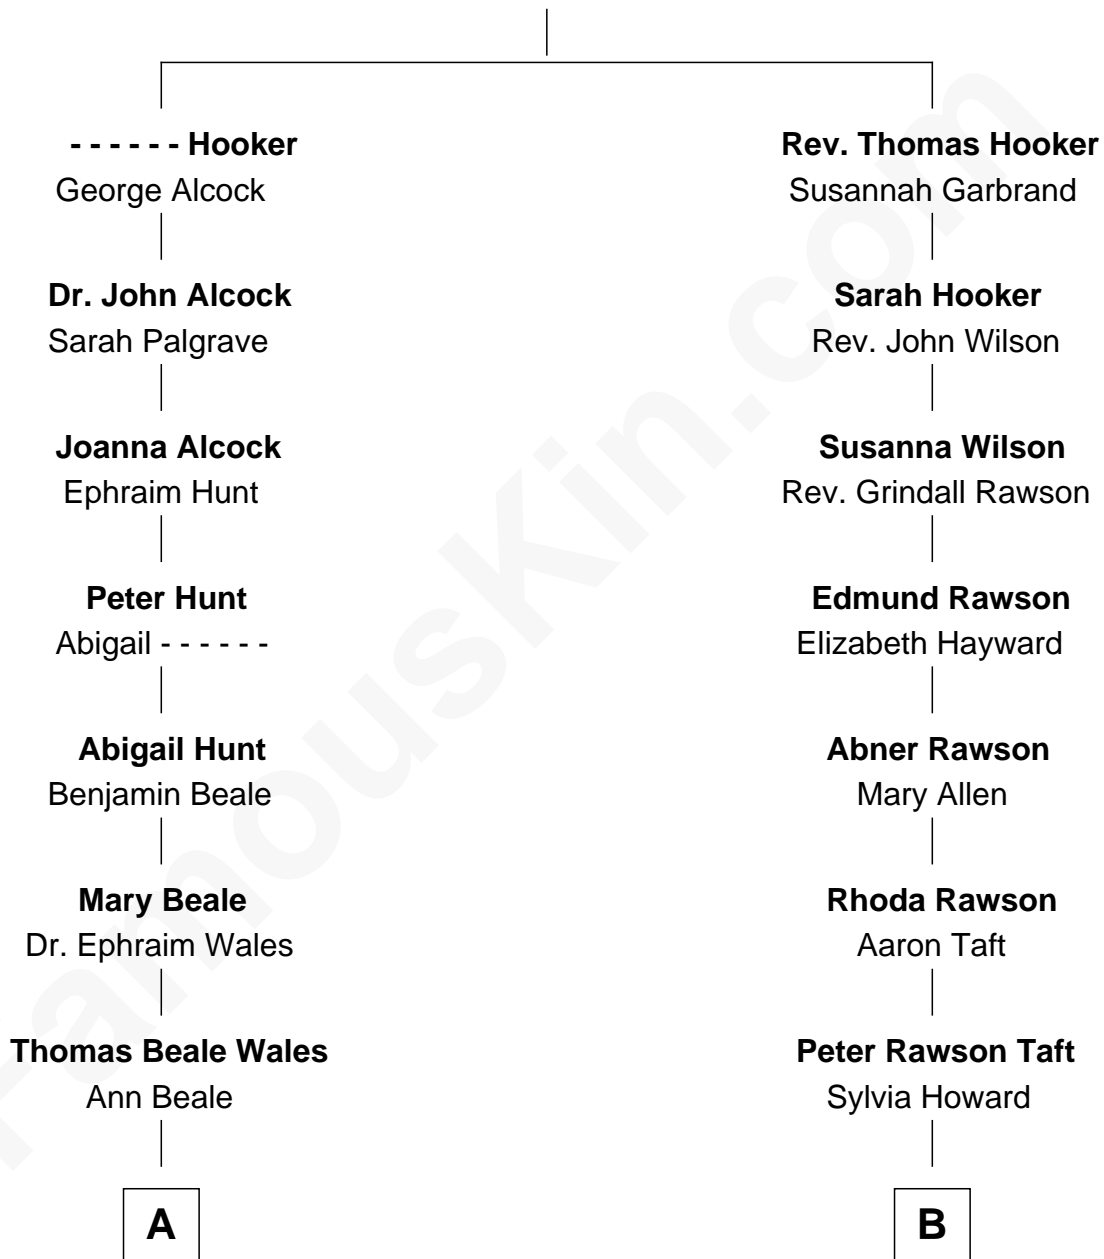

FamousKin.com Relationship Chart of

Paget Brewster
TV Actress

11th cousin 1 time removed of

Bob Taft

67th Governor of Ohio

Thomas Hooker

A

Elizabeth Ware Wales
Nathaniel Henry Emmons

Ann Wales Emmons
Benjamin Brewster

Dr. George Washington Wales Brewster
Ellen Mackenzie Hodge

George Washington Wales Brewster
Joan Ryerson

Galen Brewster
Hathaway Tew

Paget Brewster
TV Actress

B

Alphonso Taft
Louisa Maria Torrey

William Howard Taft
Helen Louise Herron

Robert Alphonso Taft
Martha Wheaton Bowers

Robert Alphonso Taft
Blanca Duncan Noël

Bob Taft
67th Governor of Ohio