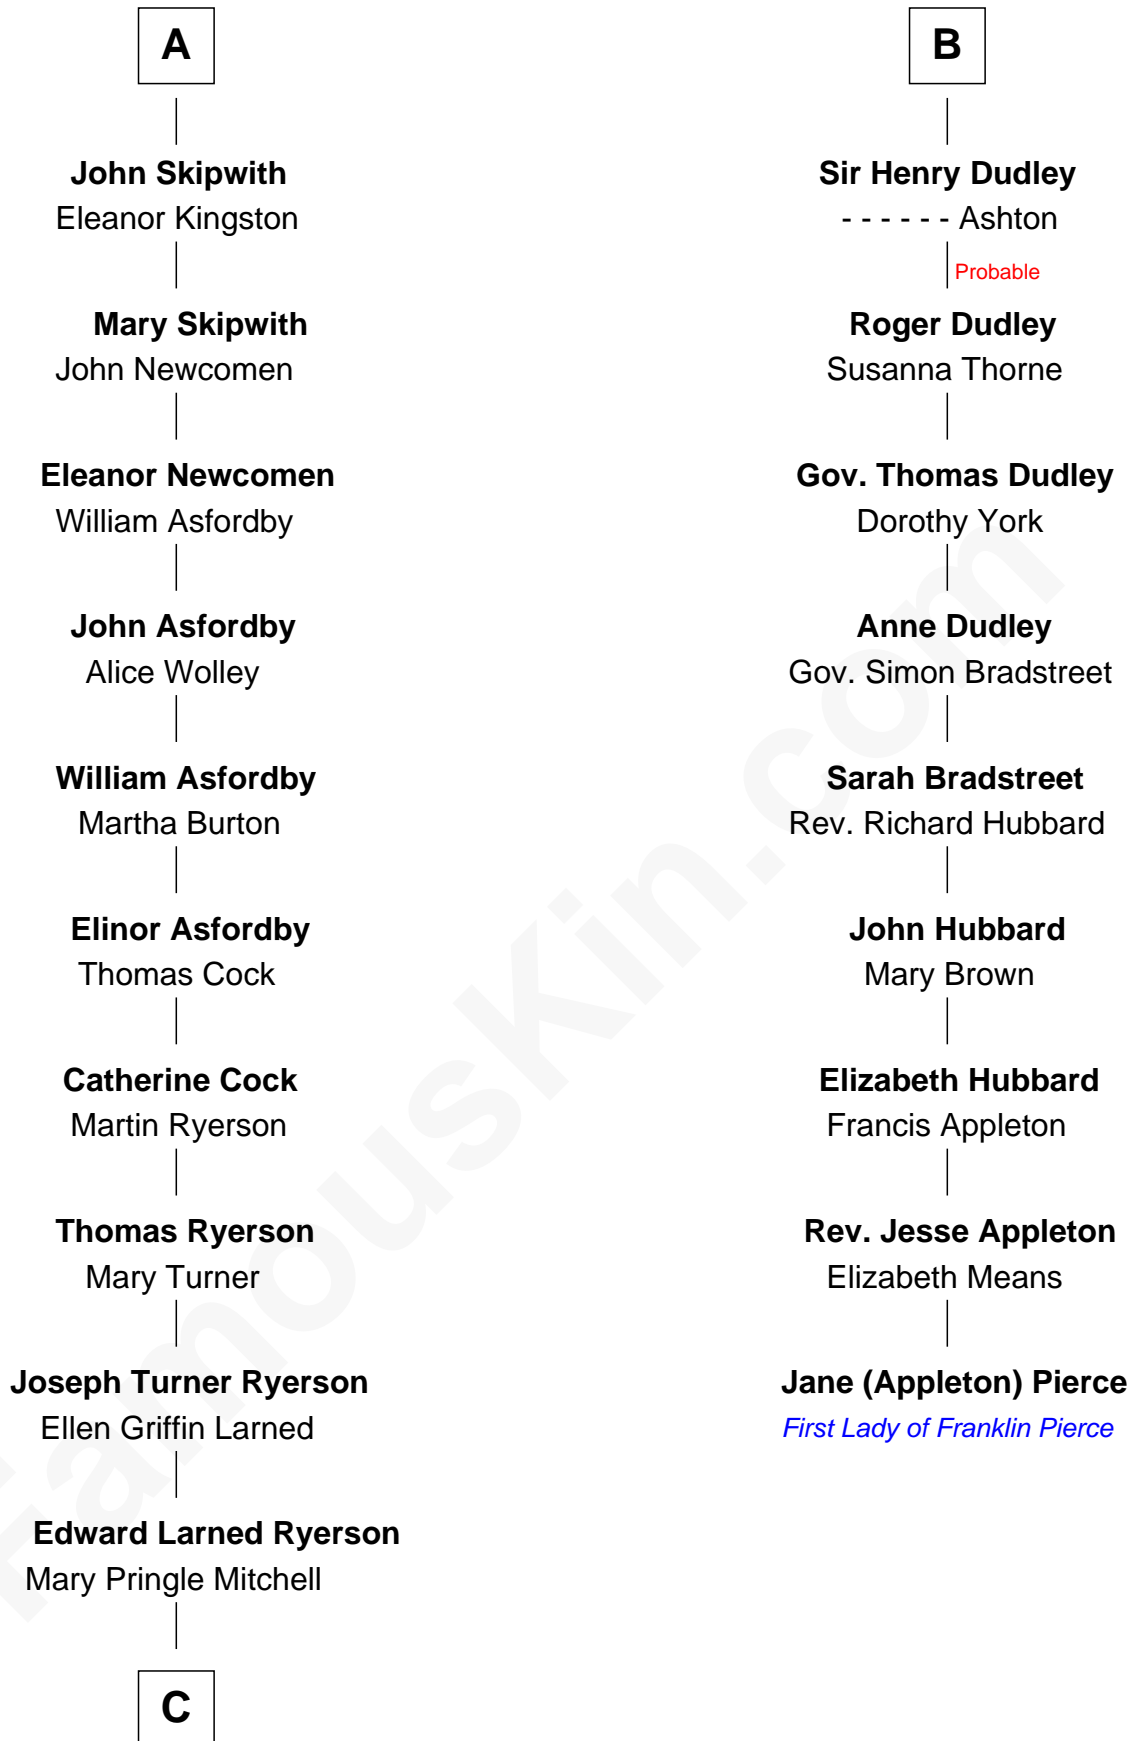

FamousKin.com
Relationship Chart of
Paget Brewster
TV Actress

15th cousin 5 times removed of

Jane (Appleton) Pierce
First Lady of President Franklin Pierce

C

—
Donald Mitchell Ryerson

Isabelle McGenniss

—
Joan Ryerson

George Washington Wales Brewster

—
Galen Brewster

Hathaway Tew

—
Paget Brewster

TV Actress

FamousKin.com