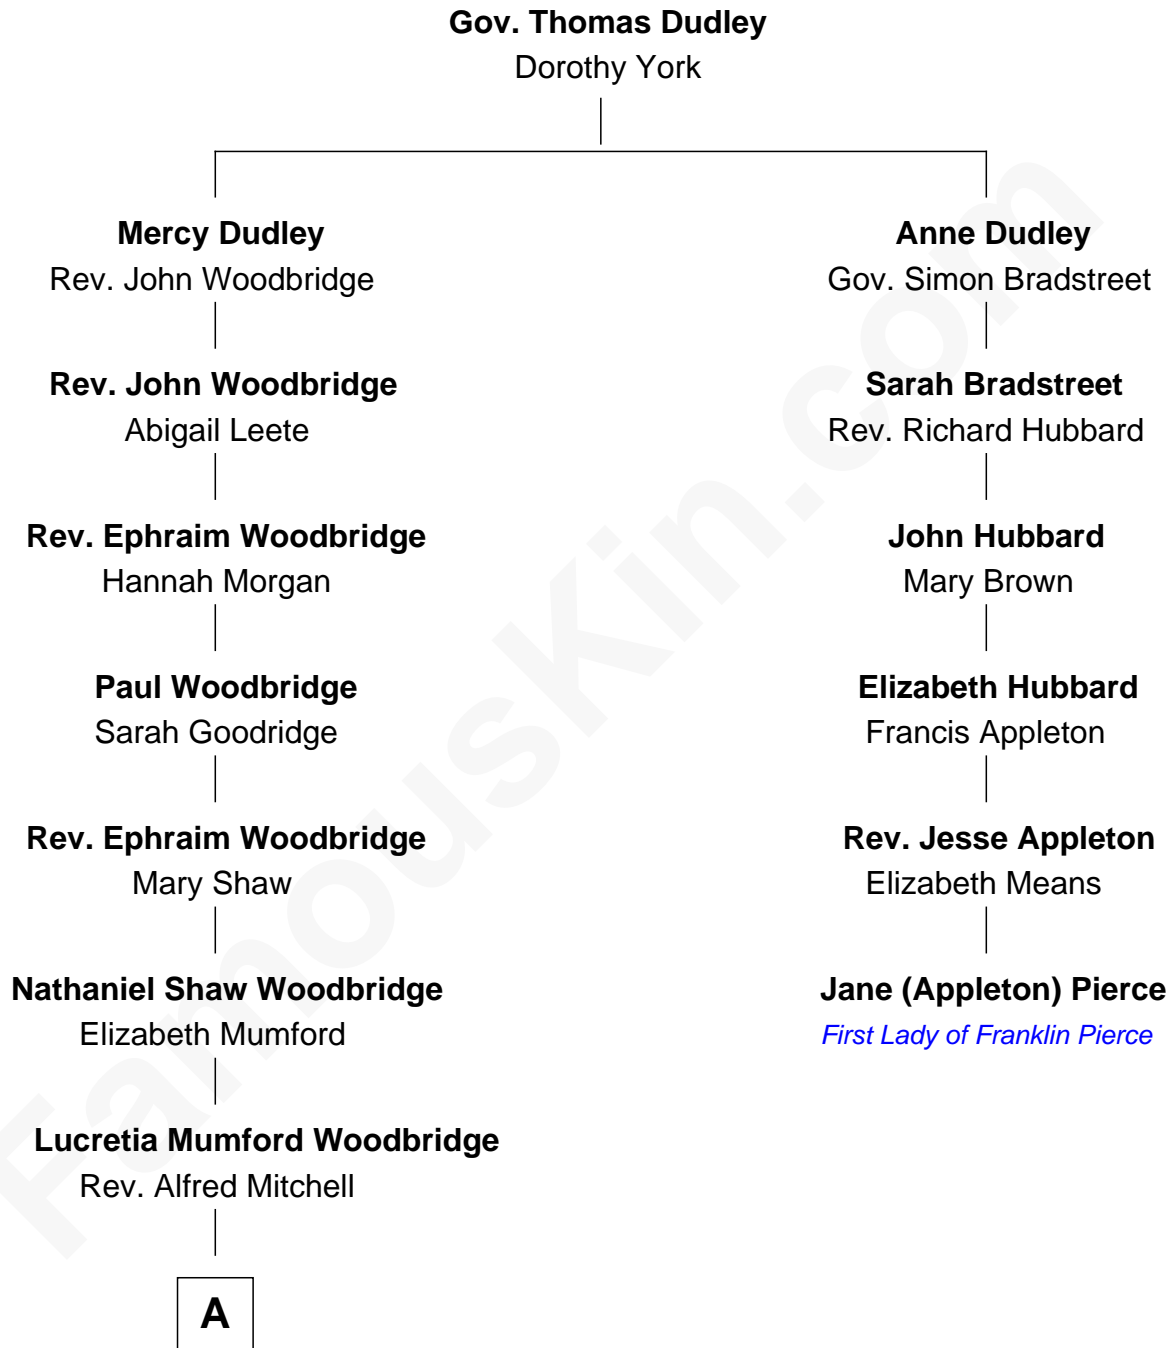

FamousKin.com
Relationship Chart of
Paget Brewster
TV Actress

5th cousin 7 times removed of

Jane (Appleton) Pierce
First Lady of President Franklin Pierce

A

—
Donald Grant Mitchell

Mary Frances Pringle

—
Mary Pringle Mitchell

Edward Larned Ryerson

—
Donald Mitchell Ryerson

Isabelle McGenniss

—
Joan Ryerson

George Washington Wales Brewster

—
Galen Brewster

Hathaway Tew

—
Paget Brewster

TV Actress