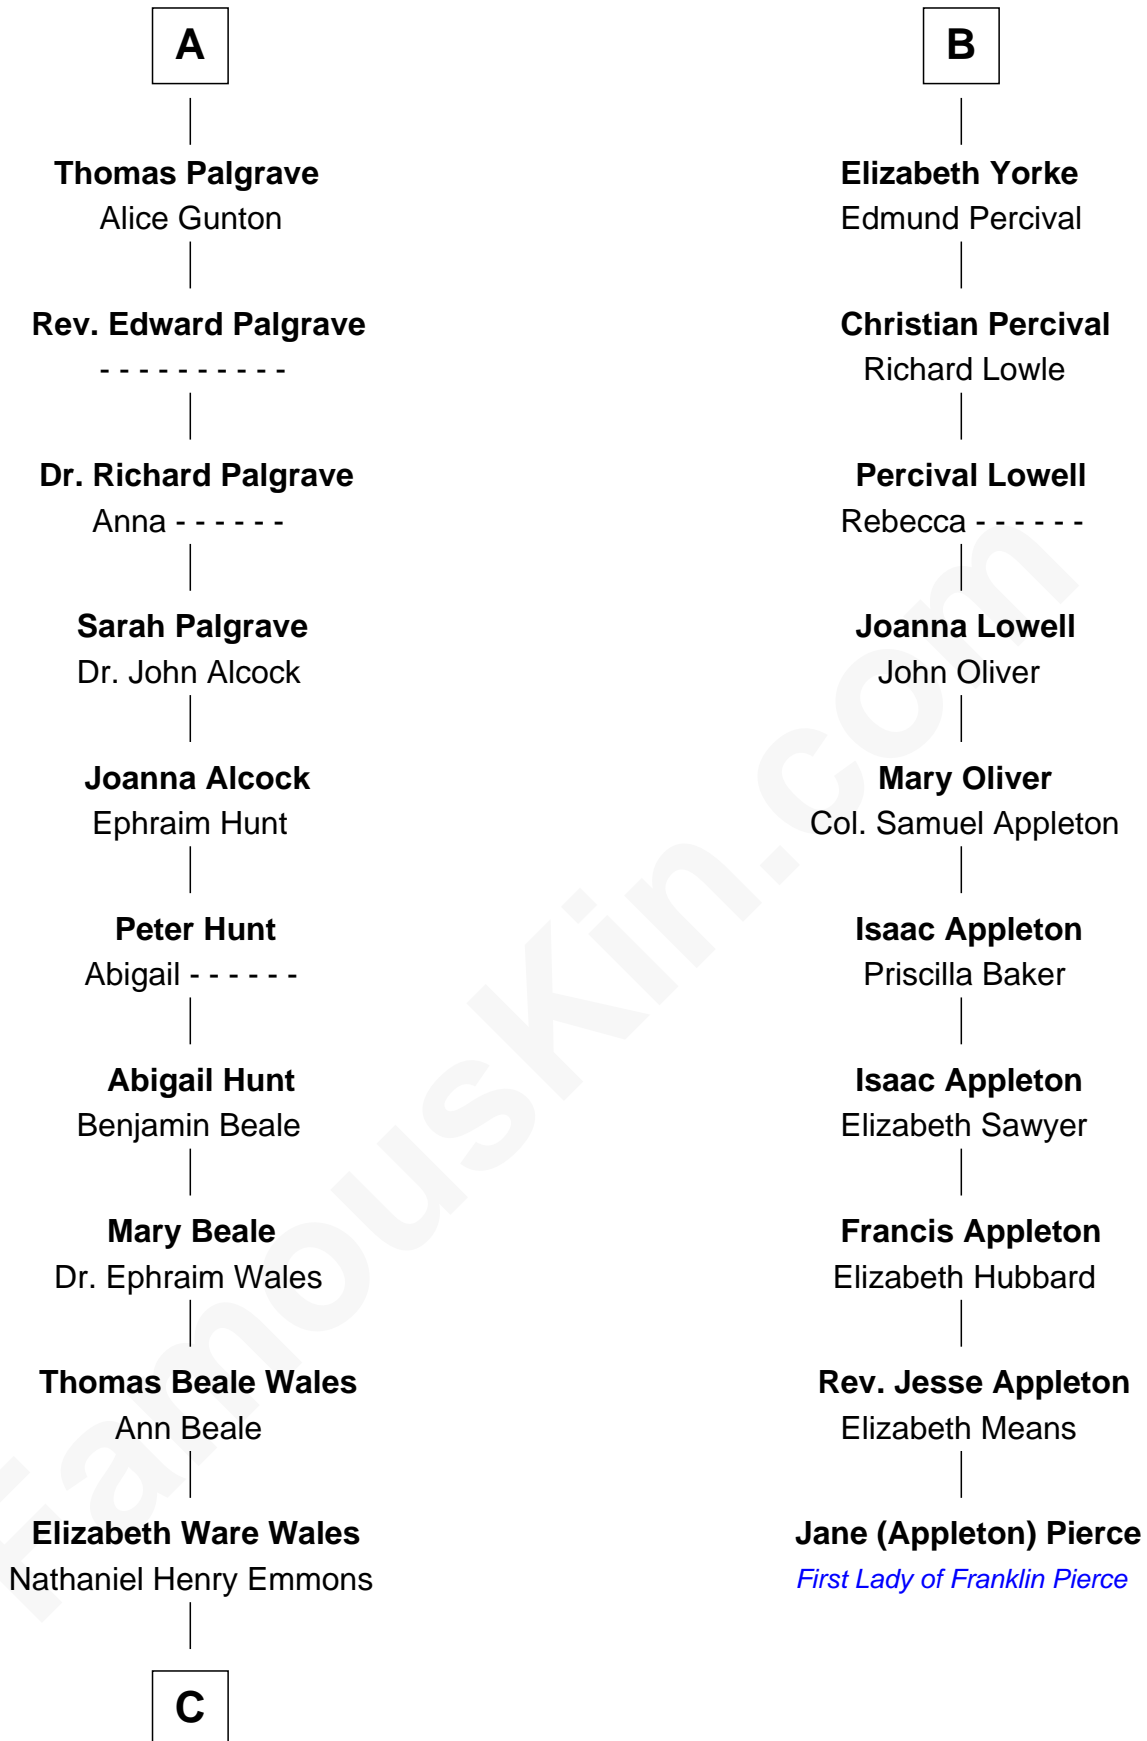

FamousKin.com
Relationship Chart of
Paget Brewster
TV Actress

16th cousin 5 times removed of

Jane (Appleton) Pierce
First Lady of President Franklin Pierce

C

Ann Wales Emmons

Benjamin Brewster

Dr. George Washington Wales Brewster

Ellen Mackenzie Hodge

George Washington Wales Brewster

Joan Ryerson

Galen Brewster

Hathaway Tew

Paget Brewster

TV Actress