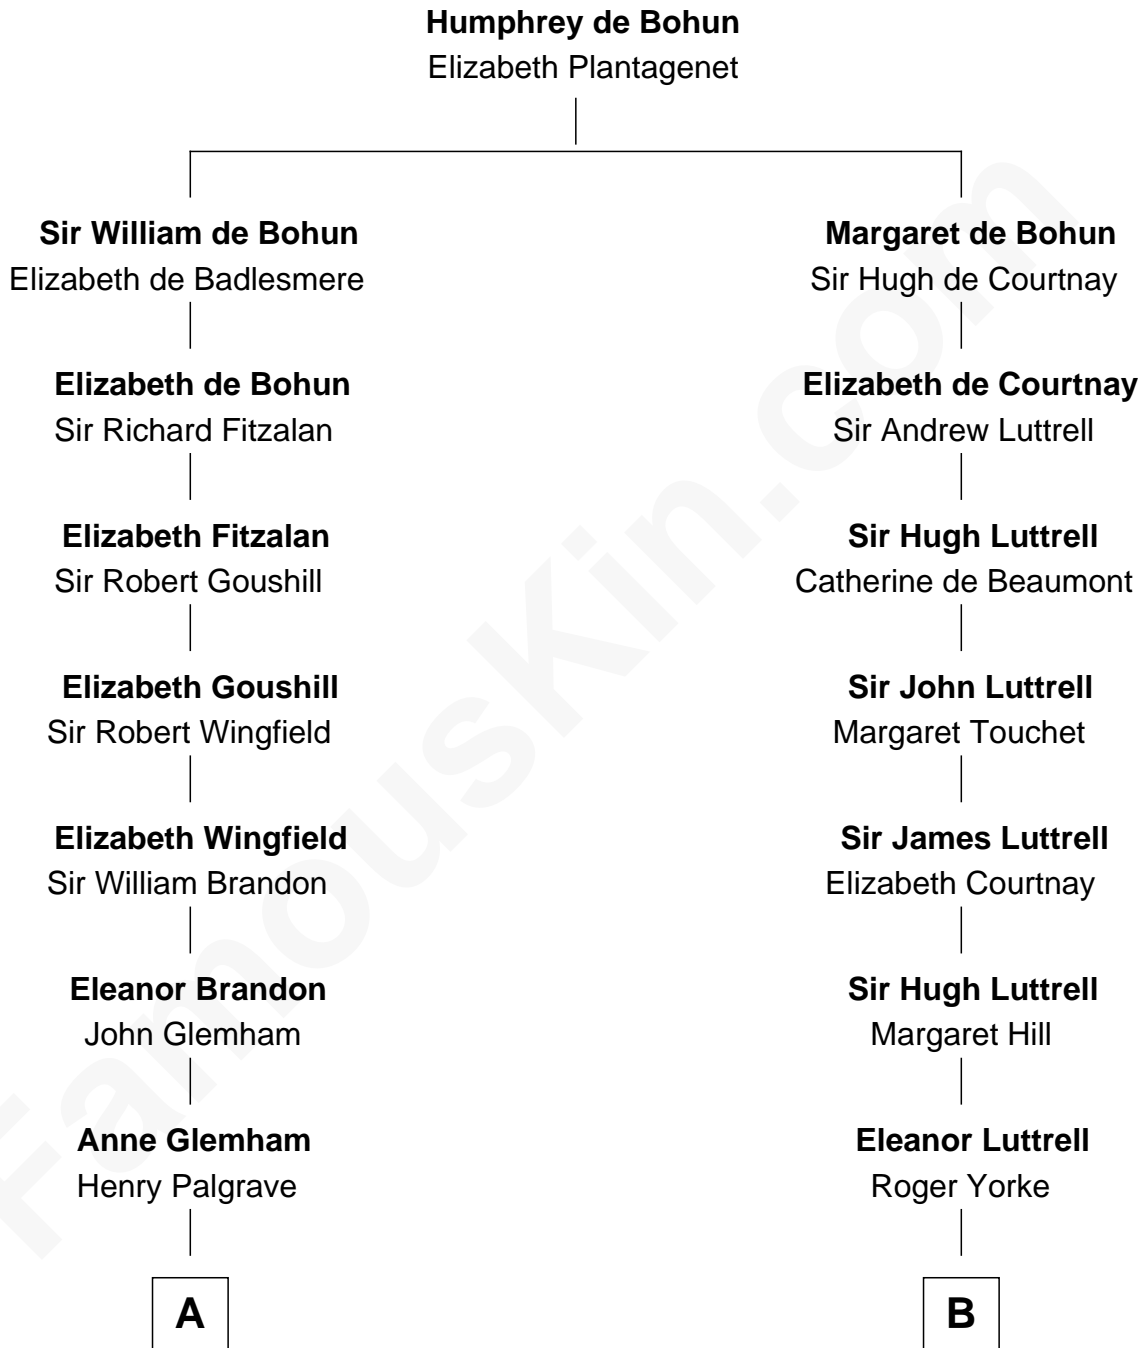

FamousKin.com
Relationship Chart of
Paget Brewster
TV Actress

16th cousin 5 times removed of

Jane (Appleton) Pierce
First Lady of President Franklin Pierce

C

Ann Wales Emmons

Benjamin Brewster

Dr. George Washington Wales Brewster

Ellen Mackenzie Hodge

George Washington Wales Brewster

Joan Ryerson

Galen Brewster

Hathaway Tew

Paget Brewster

TV Actress