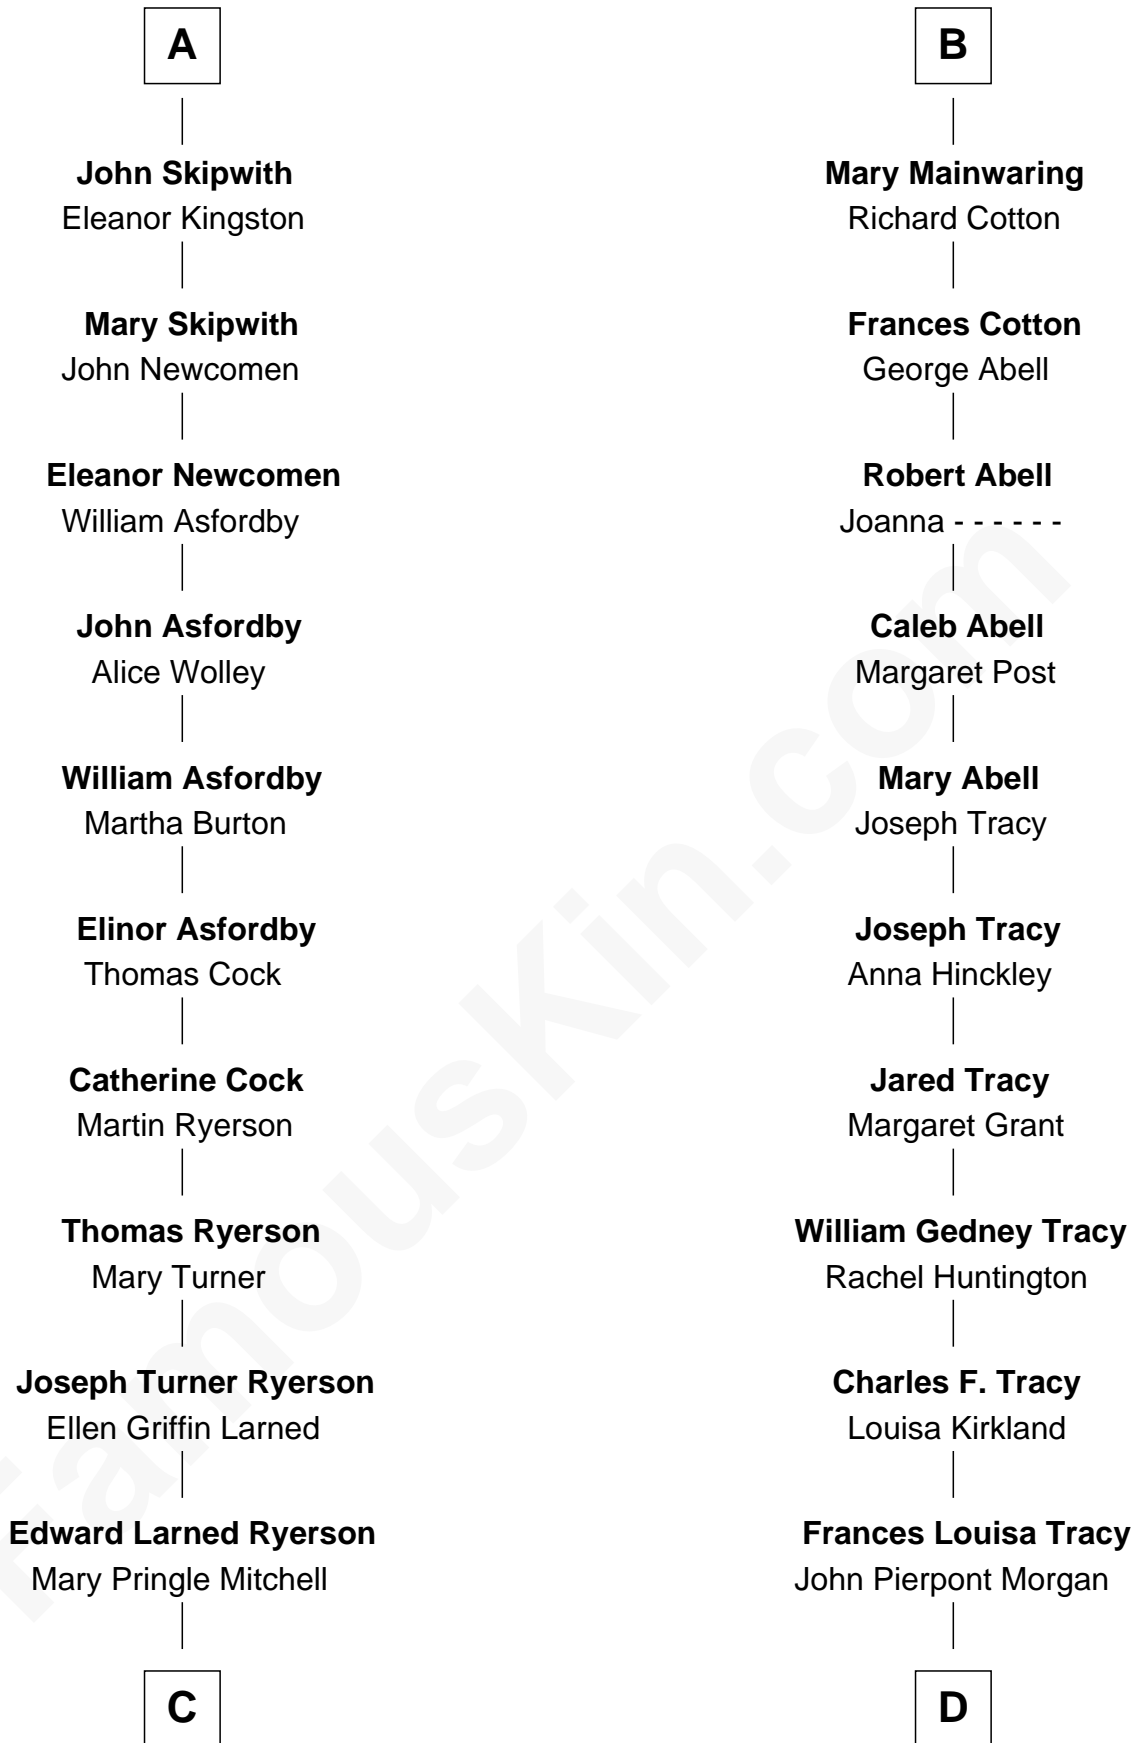

**FamousKin.com**  
**Relationship Chart of**  
**Paget Brewster**  
*TV Actress*

18th cousin 2 times removed of

**Henry Sturgis Morgan**  
*Co-Founder of Morgan Stanley*

**Sir Thomas de Beauchamp**  
 Katherine de Mortimer

**C**

**Donald Mitchell Ryerson**

Isabelle McGenniss

**Joan Ryerson**

George Washington Wales Brewster

**Galen Brewster**

Hathaway Tew

**Paget Brewster**

*TV Actress*

**D**

**John Pierpont Morgan**

Jane Norton Grew

**Henry Sturgis Morgan**

*Co-Founder of Morgan Stanley*