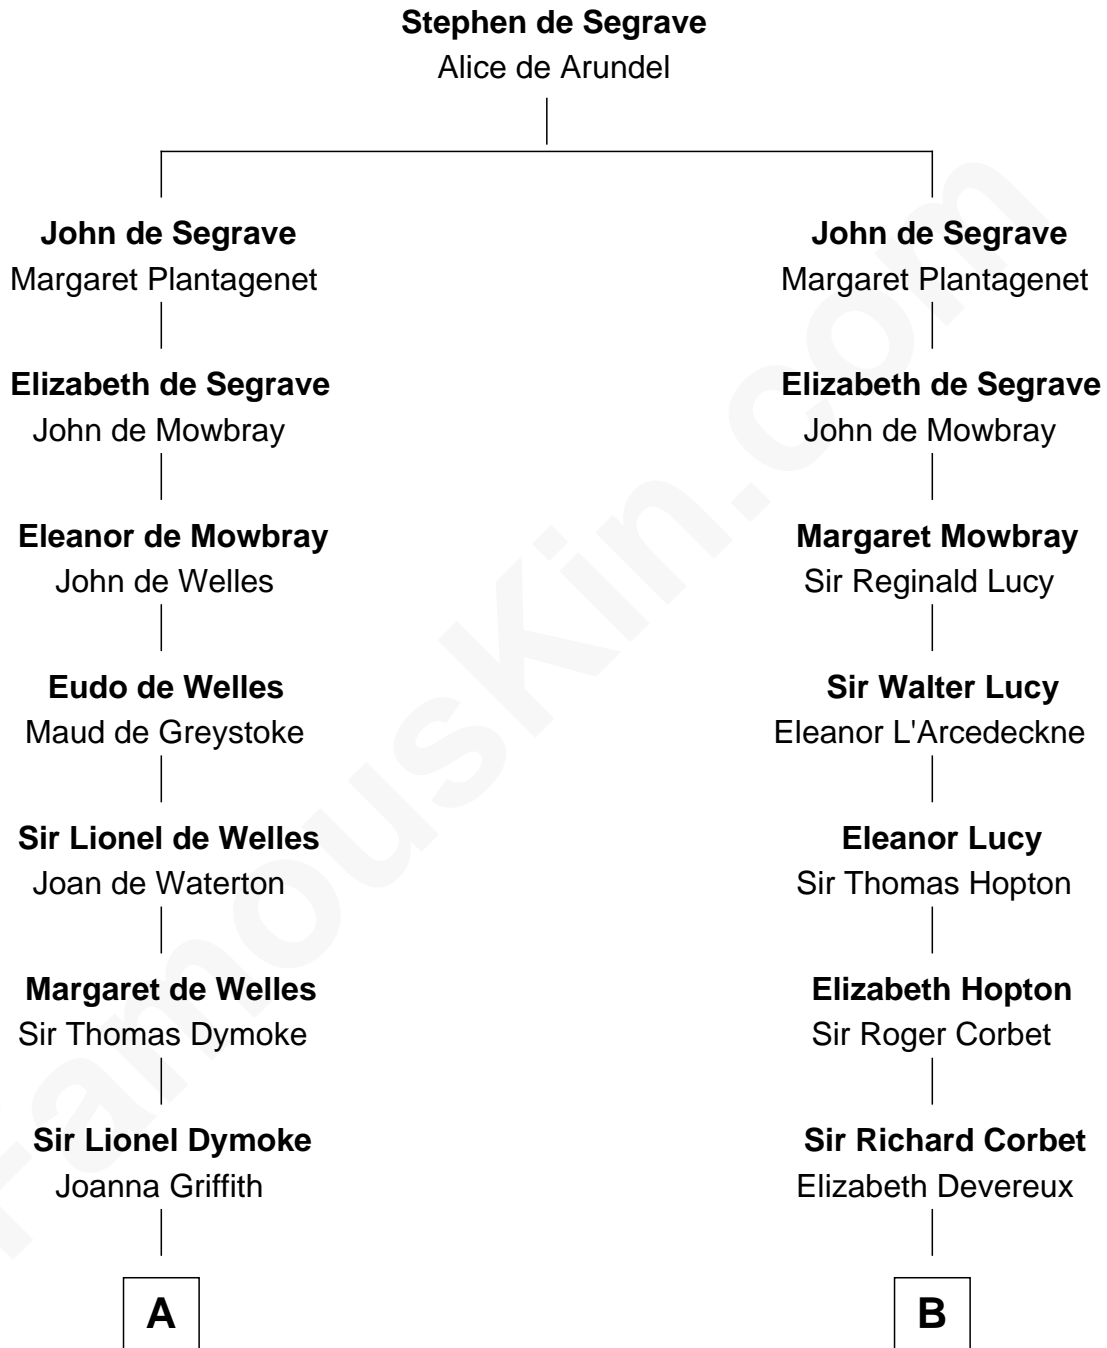

FamousKin.com Relationship Chart of

Paget Brewster

TV Actress

21st cousin of

Henry Sturgis Morgan

Co-Founder of Morgan Stanley

C

Edward Larned Ryerson

Mary Pringle Mitchell

Donald Mitchell Ryerson

Isabelle McGenniss

Joan Ryerson

George Washington Wales Brewster

Galen Brewster

Hathaway Tew

Paget Brewster