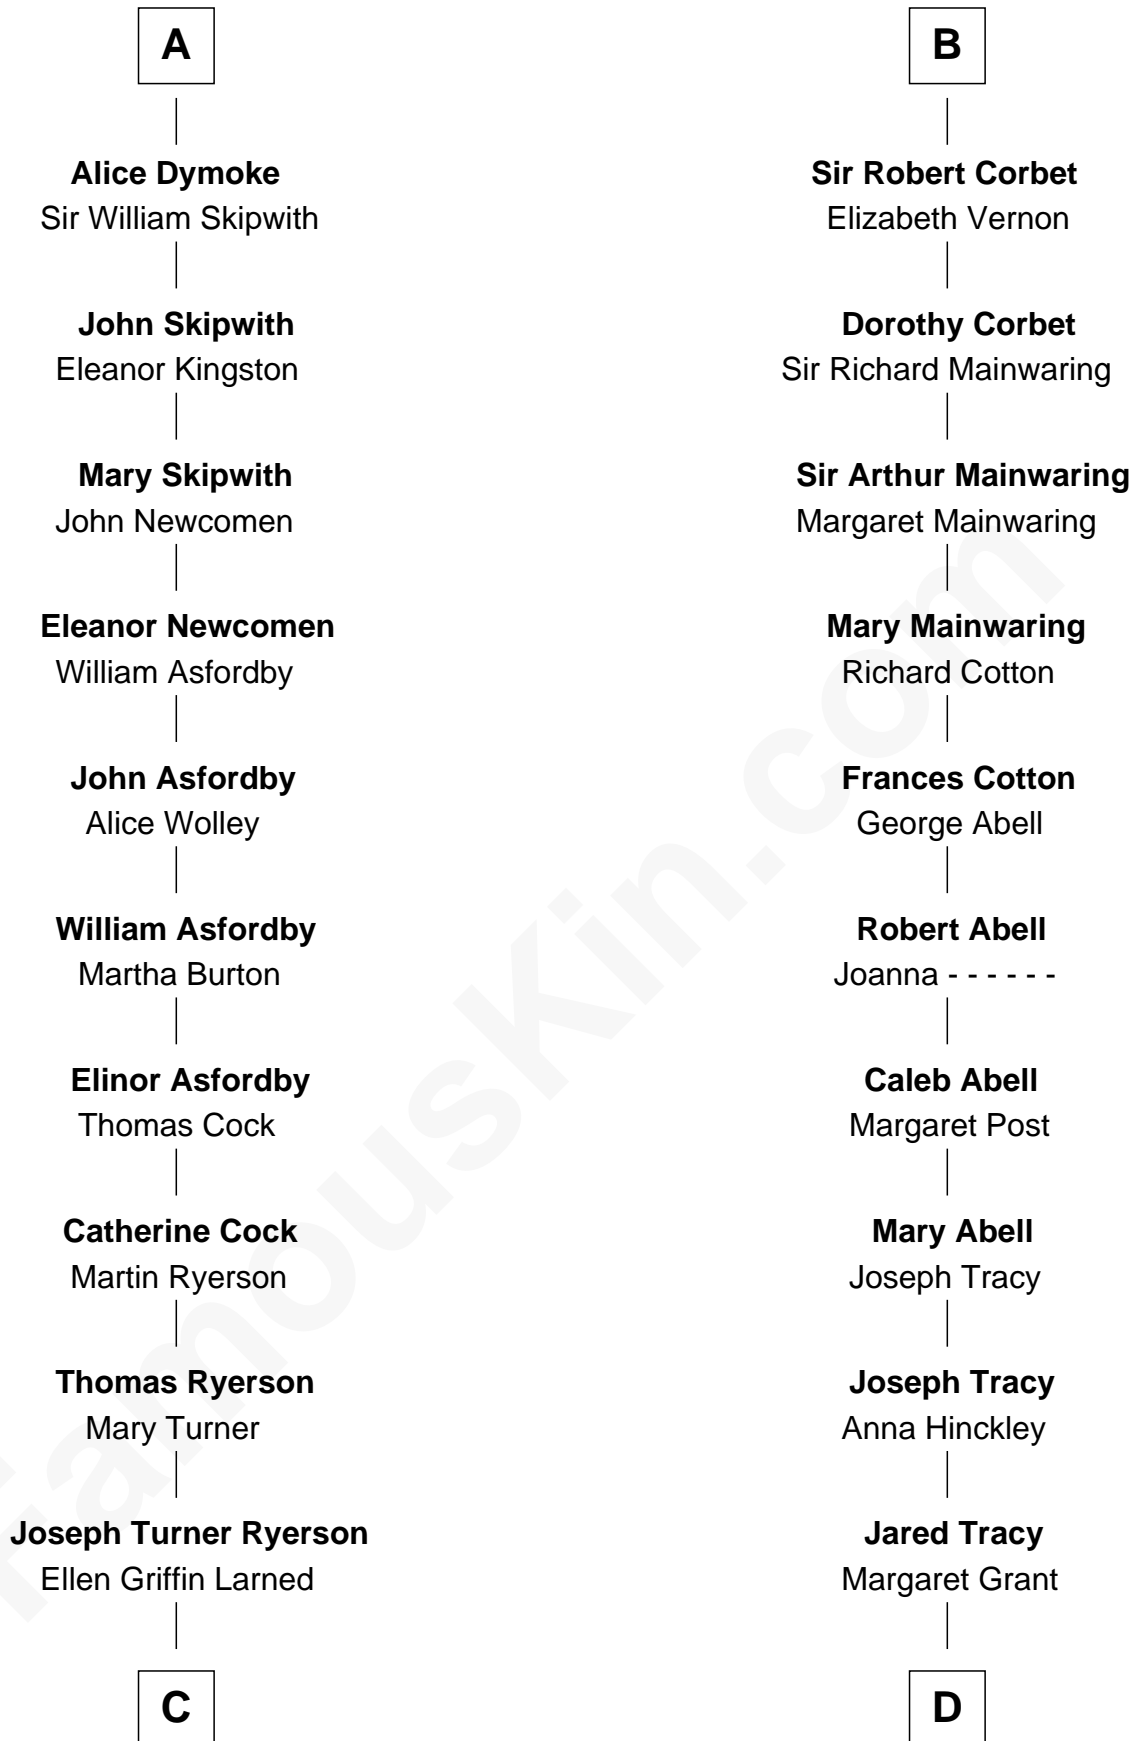

FamousKin.com Relationship Chart of

Paget Brewster

TV Actress

21st cousin of

Henry Sturgis Morgan

Co-Founder of Morgan Stanley

C

Edward Larned Ryerson

Mary Pringle Mitchell

Donald Mitchell Ryerson

Isabelle McGenniss

Joan Ryerson

George Washington Wales Brewster

Galen Brewster

Hathaway Tew

Paget Brewster