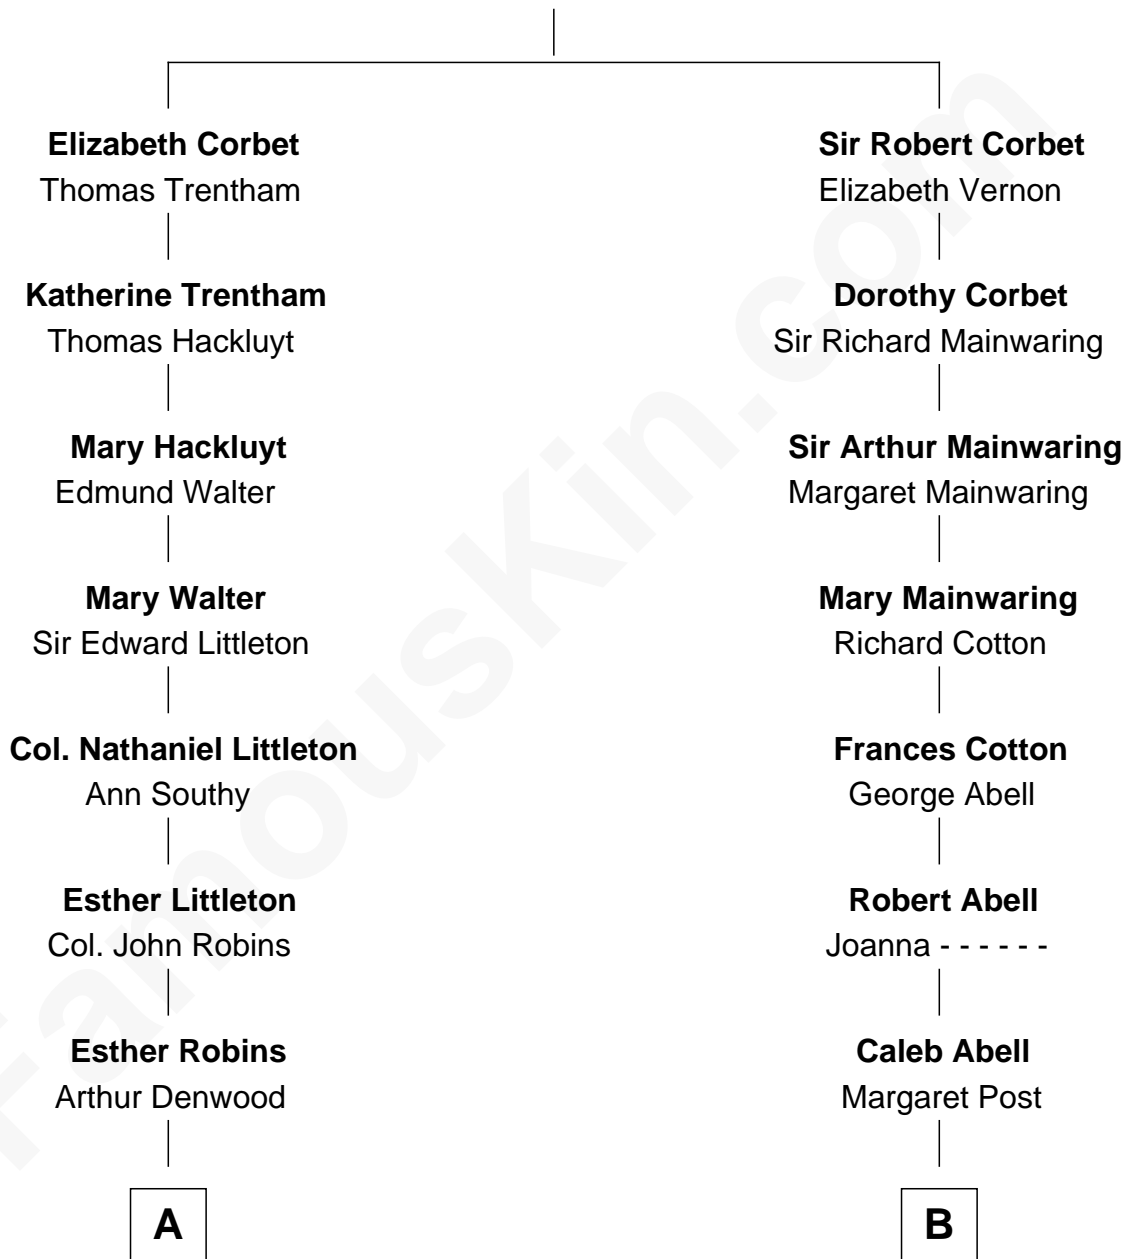

FamousKin.com Relationship Chart of

Paget Brewster

TV Actress

14th cousin 1 time removed of

Henry Sturgis Morgan

Co-Founder of Morgan Stanley

Sir Richard Corbet

Elizabeth Devereux

A

Elizabeth Denwood

David Wilson

Samuel Wilson

Margaret Custis

Col. John Custis Wilson

Margaret Custis

Henry Parke Custis Wilson

Susan Savage

Susan Savage Wilson

John Ledyard Hodge

Ellen Mackenzie Hodge

Dr. George Washington Wales Brewster

George Washington Wales Brewster

Joan Ryerson

Galen Brewster