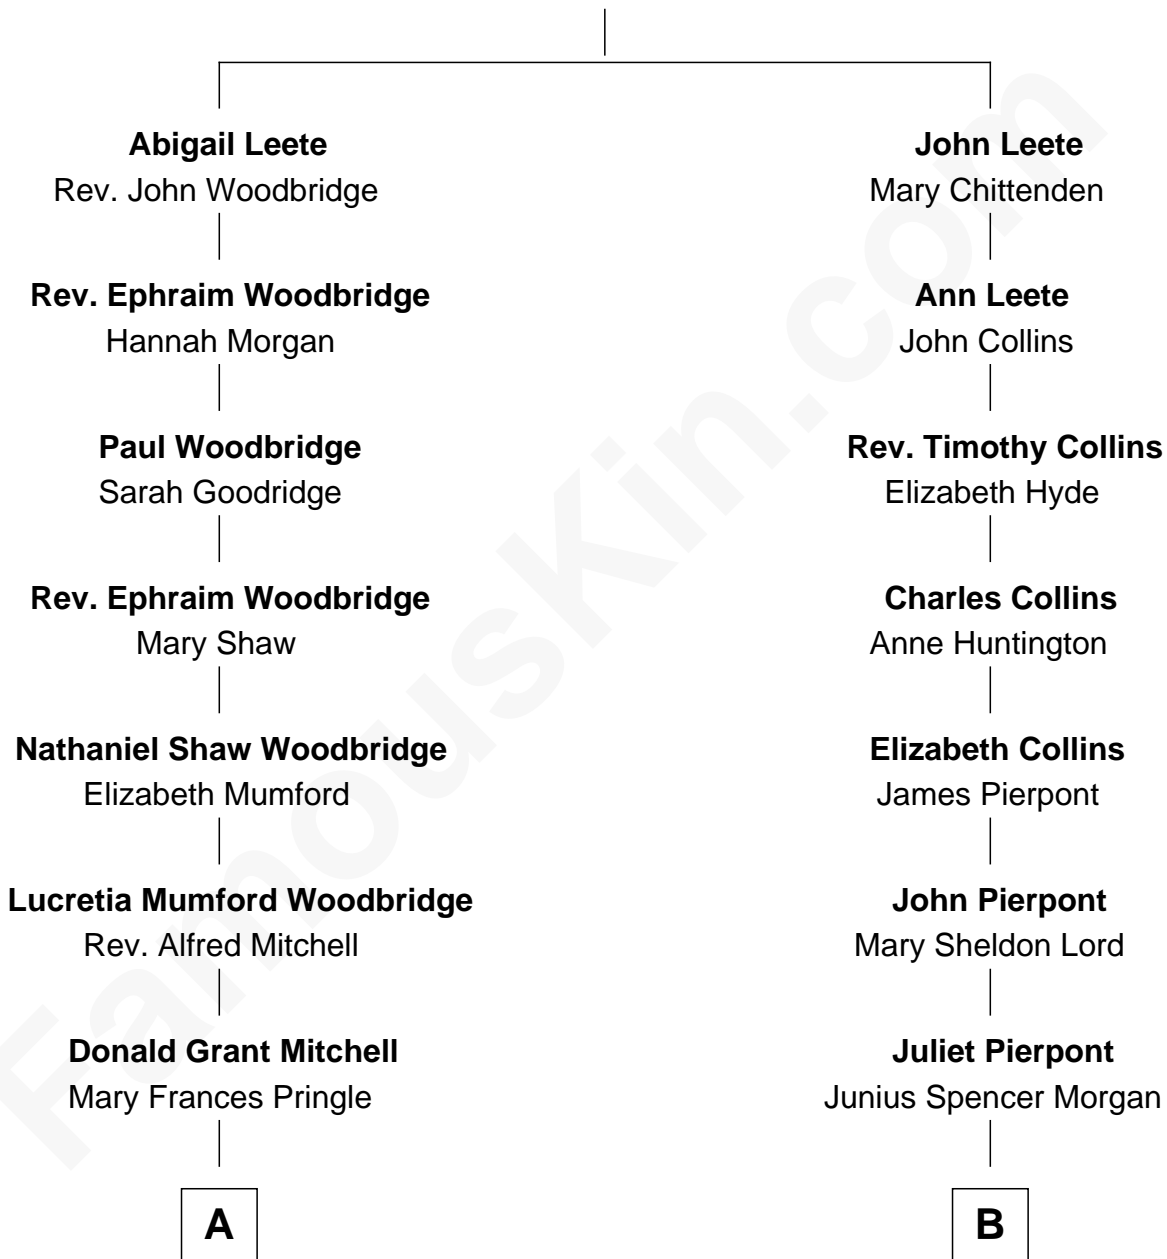

# FamousKin.com Relationship Chart of

**Paget Brewster**

*TV Actress*

9th cousin 2 times removed of

**Henry Sturgis Morgan**

*Co-Founder of Morgan Stanley*

**Gov. William Leete**

Anna Payne

**A**

**Mary Pringle Mitchell**  
Edward Larned Ryerson

**Donald Mitchell Ryerson**  
Isabelle McGenniss

**Joan Ryerson**  
George Washington Wales Brewster

**Galen Brewster**  
Hathaway Tew

**Paget Brewster**  
*TV Actress*

**B**

**John Pierpont Morgan**  
Frances Louisa Tracy

**John Pierpont Morgan**  
Jane Norton Grew

**Henry Sturgis Morgan**  
*Co-Founder of Morgan Stanley*