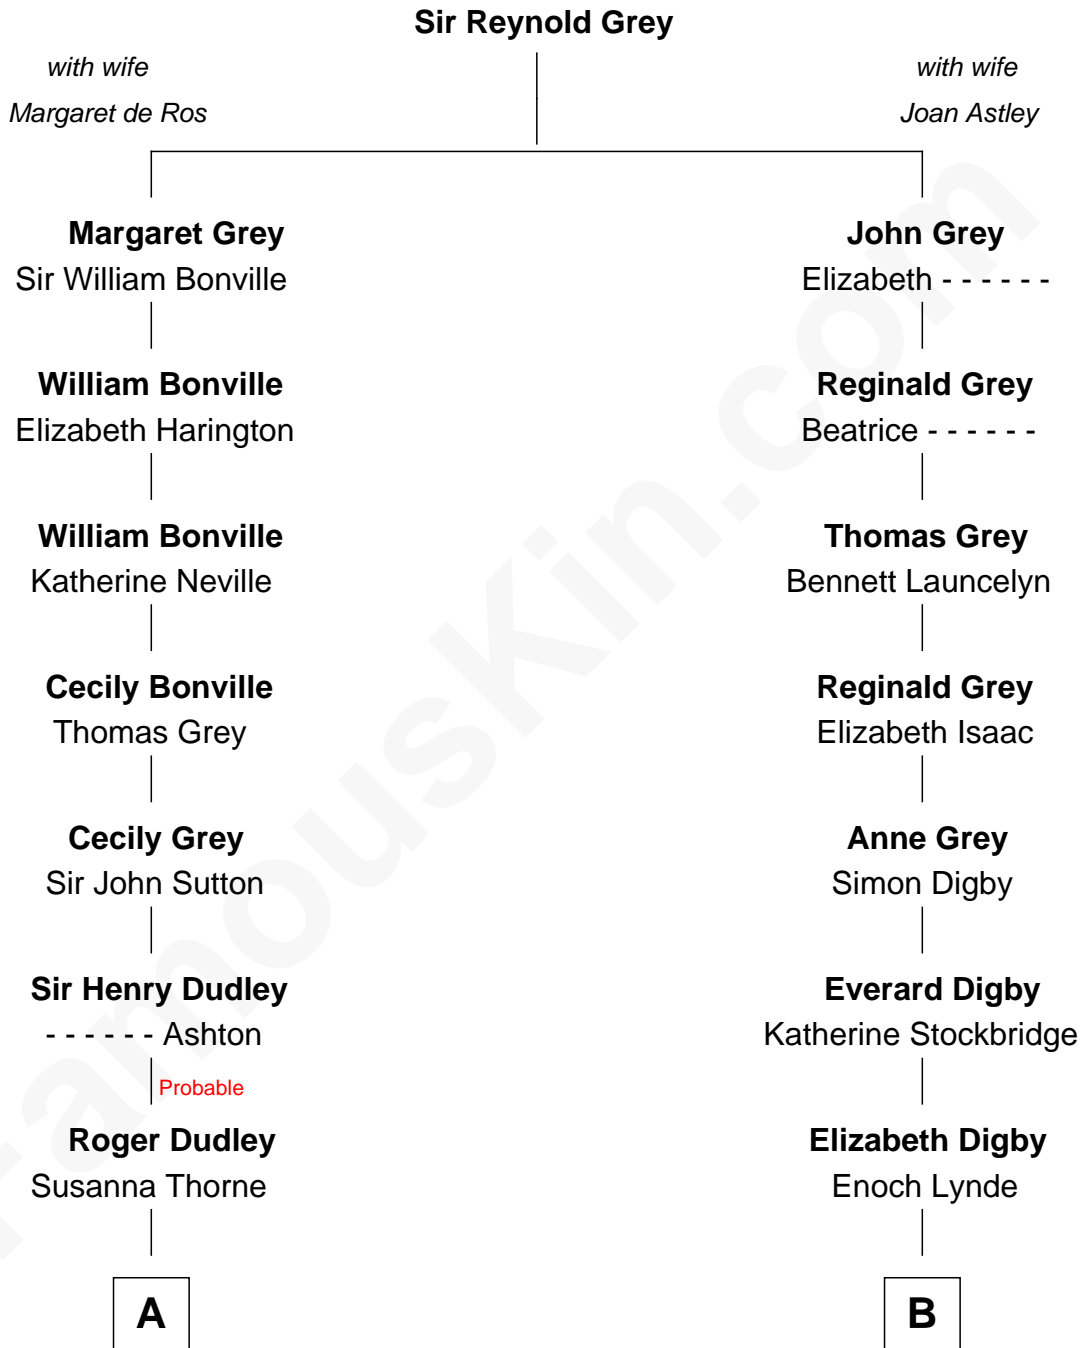

**FamousKin.com**  
**Relationship Chart of**  
**Paget Brewster**  
*TV Actress*

16th cousin 4 times removed of

**Henry Sturgis Morgan**  
*Co-Founder of Morgan Stanley*

**C**

—  
**Donald Mitchell Ryerson**

Isabelle McGenniss

—  
**Joan Ryerson**

George Washington Wales Brewster

—  
**Galen Brewster**

Hathaway Tew

—  
**Paget Brewster**

*TV Actress*

FamousKin.com