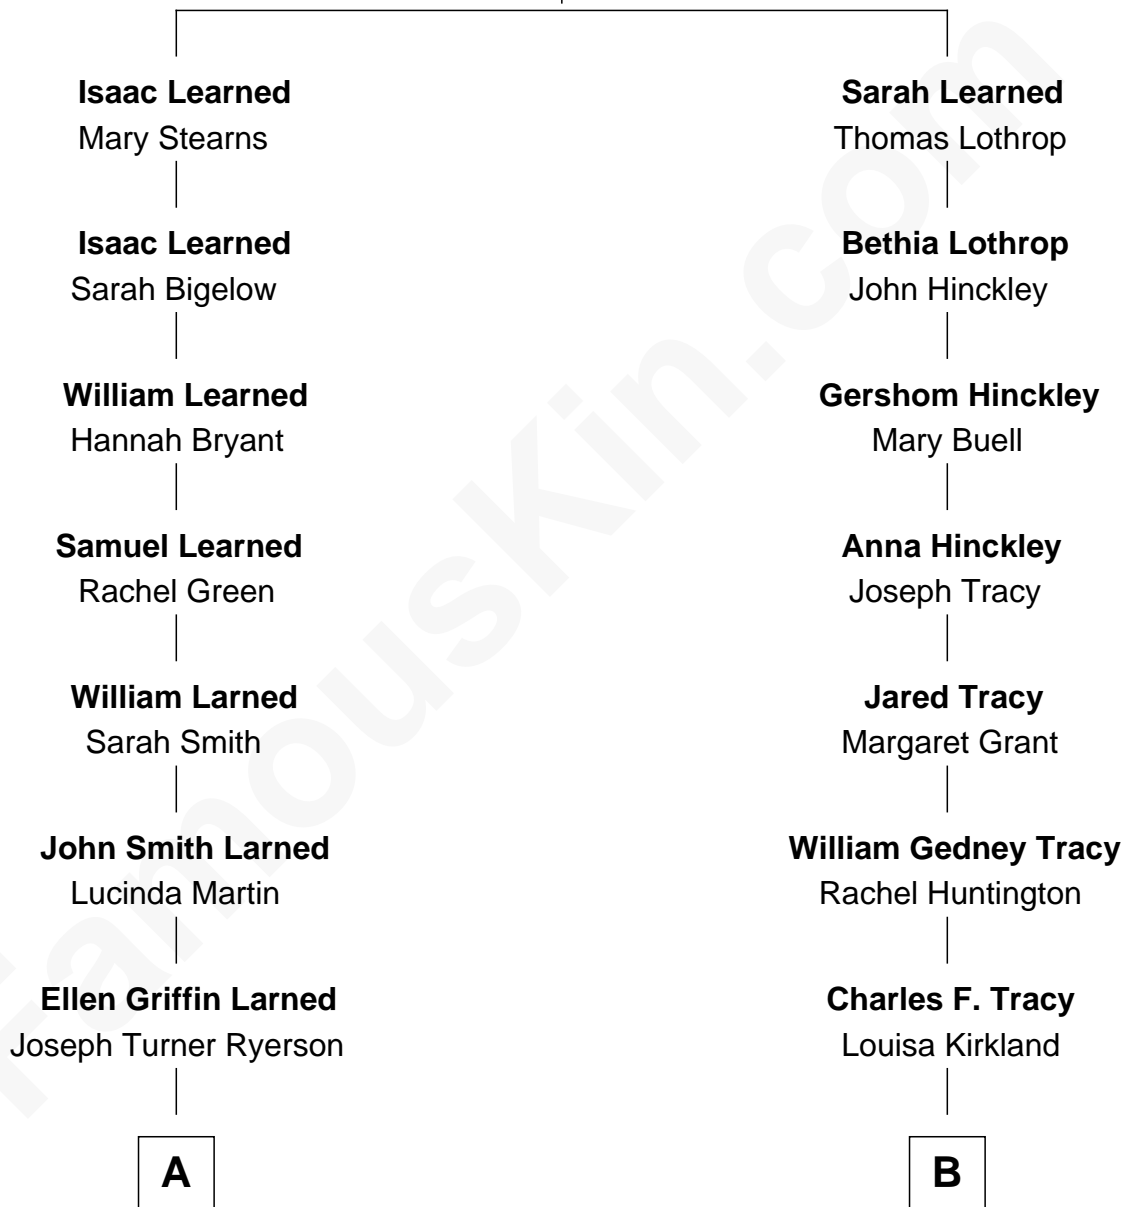

FamousKin.com Relationship Chart of

Paget Brewster

TV Actress

9th cousin 2 times removed of

Henry Sturgis Morgan

Co-Founder of Morgan Stanley

William Learned

Goodith Gilman

A

Edward Larned Ryerson

Mary Pringle Mitchell

Donald Mitchell Ryerson

Isabelle McGenniss

Joan Ryerson

George Washington Wales Brewster

Galen Brewster

Hathaway Tew

Paget Brewster

TV Actress

B

Frances Louisa Tracy

John Pierpont Morgan

John Pierpont Morgan

Jane Norton Grew