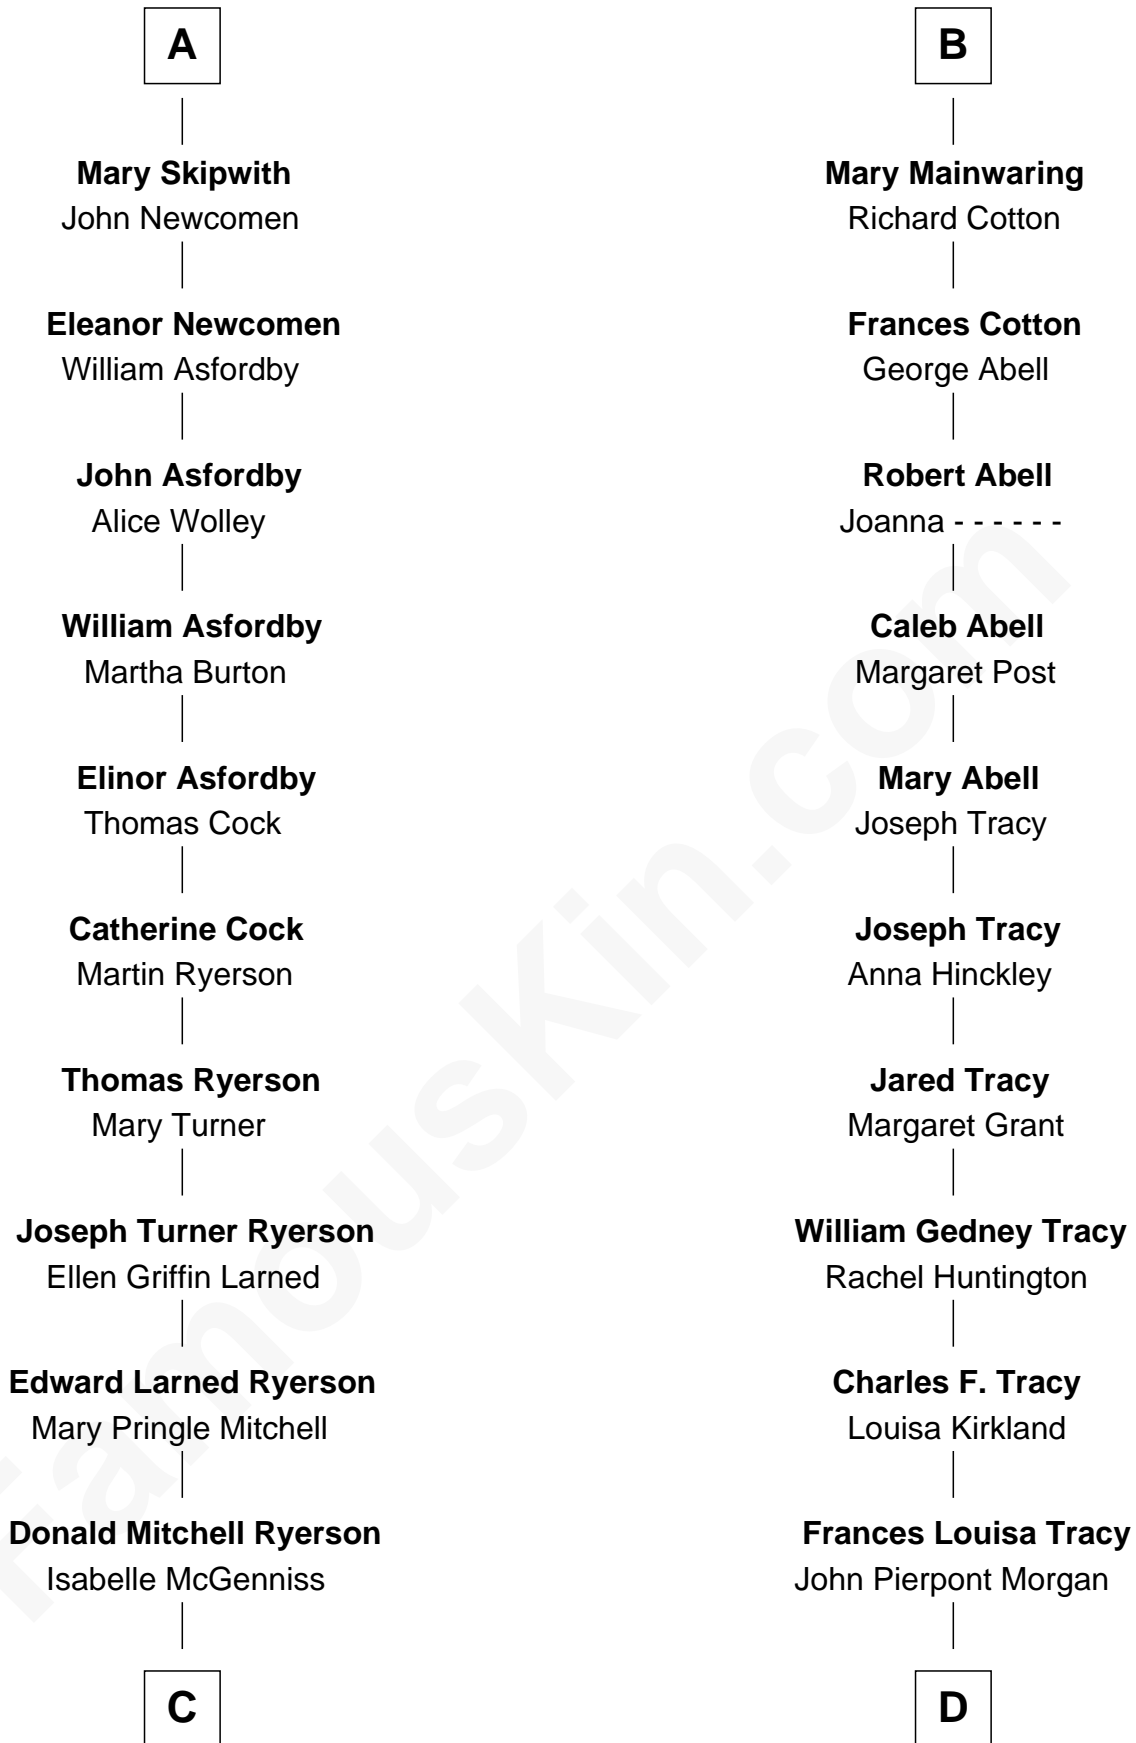

# FamousKin.com Relationship Chart of

**Paget Brewster**

*TV Actress*

18th cousin 1 time removed of

**Henry Sturgis Morgan**

*Co-Founder of Morgan Stanley*

**John de Welles**

Maud de Roos

**John de Welles**  
Eleanor de Mowbray

**Eudo de Welles**  
Maud de Greystoke

**Sir Lionel de Welles**  
Joan de Waterton

**Margaret de Welles**  
Sir Thomas Dymoke

**Sir Lionel Dymoke**  
Joanna Griffith

**Alice Dymoke**  
Sir William Skipwith

**John Skipwith**  
Eleanor Kingston

**A**

**Anne de Welles**

James Butler

**James Butler**  
Joan Beauchamp

**Elizabeth Butler**  
John Talbot

**Ann Talbot**  
Sir Henry Vernon

**Elizabeth Vernon**  
Sir Robert Corbet

**Dorothy Corbet**  
Sir Richard Mainwaring

**Sir Arthur Mainwaring**  
Margaret Mainwaring

**B**

**C**

**Joan Ryerson**

George Washington Wales Brewster

**Galen Brewster**