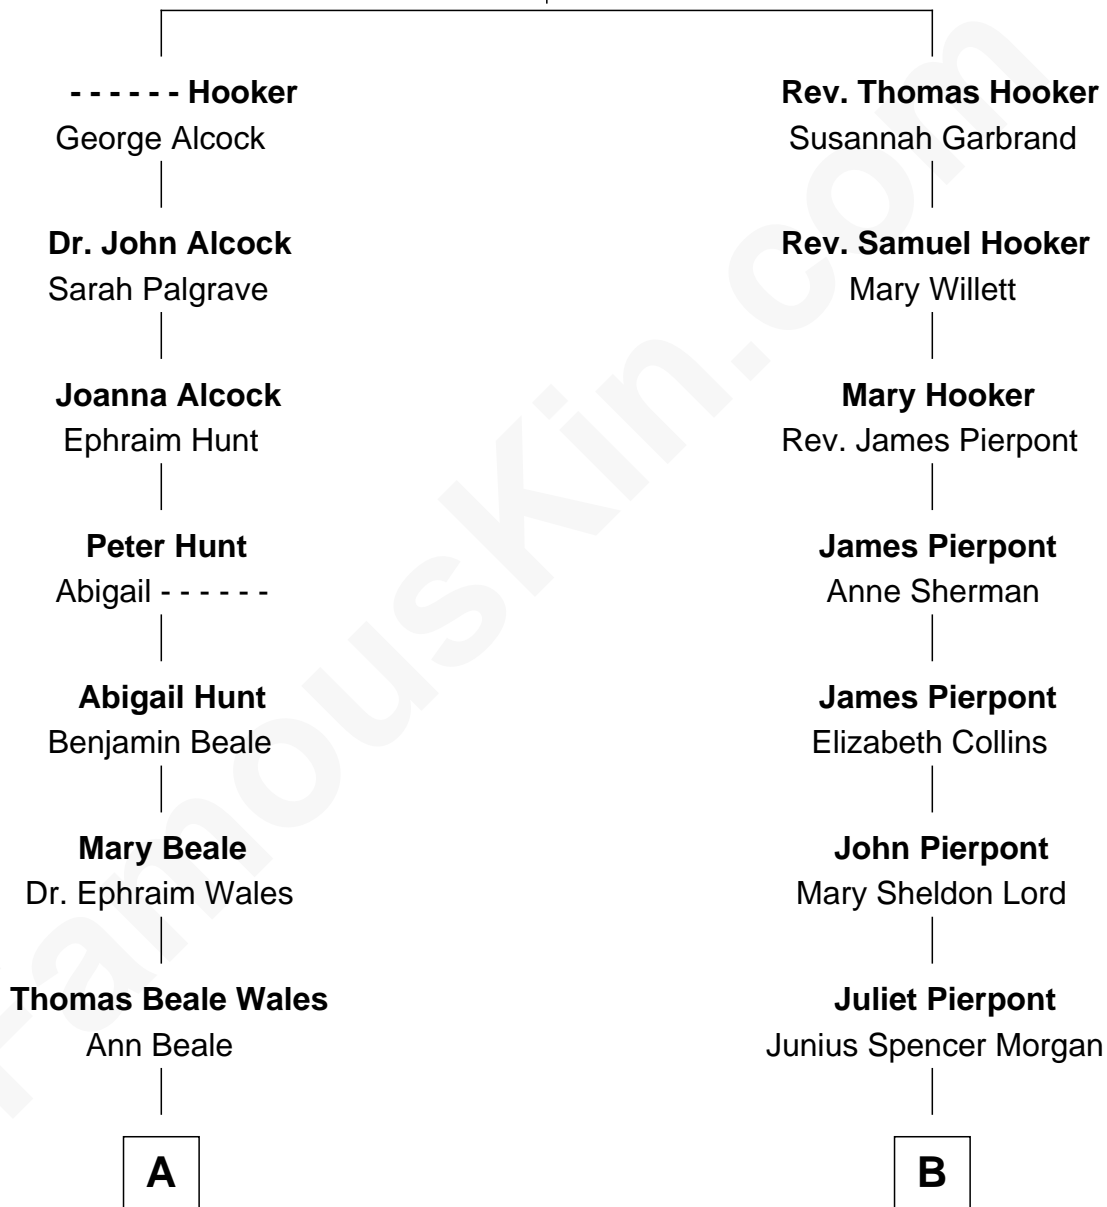

FamousKin.com
Relationship Chart of
Paget Brewster
TV Actress

9th cousin 3 times removed of
Henry Sturgis Morgan
Co-Founder of Morgan Stanley

Thomas Hooker

A

Elizabeth Ware Wales
Nathaniel Henry Emmons

Ann Wales Emmons
Benjamin Brewster

Dr. George Washington Wales Brewster
Ellen Mackenzie Hodge

George Washington Wales Brewster
Joan Ryerson

Galen Brewster
Hathaway Tew

Paget Brewster
TV Actress

B

John Pierpont Morgan
Frances Louisa Tracy

John Pierpont Morgan
Jane Norton Grew