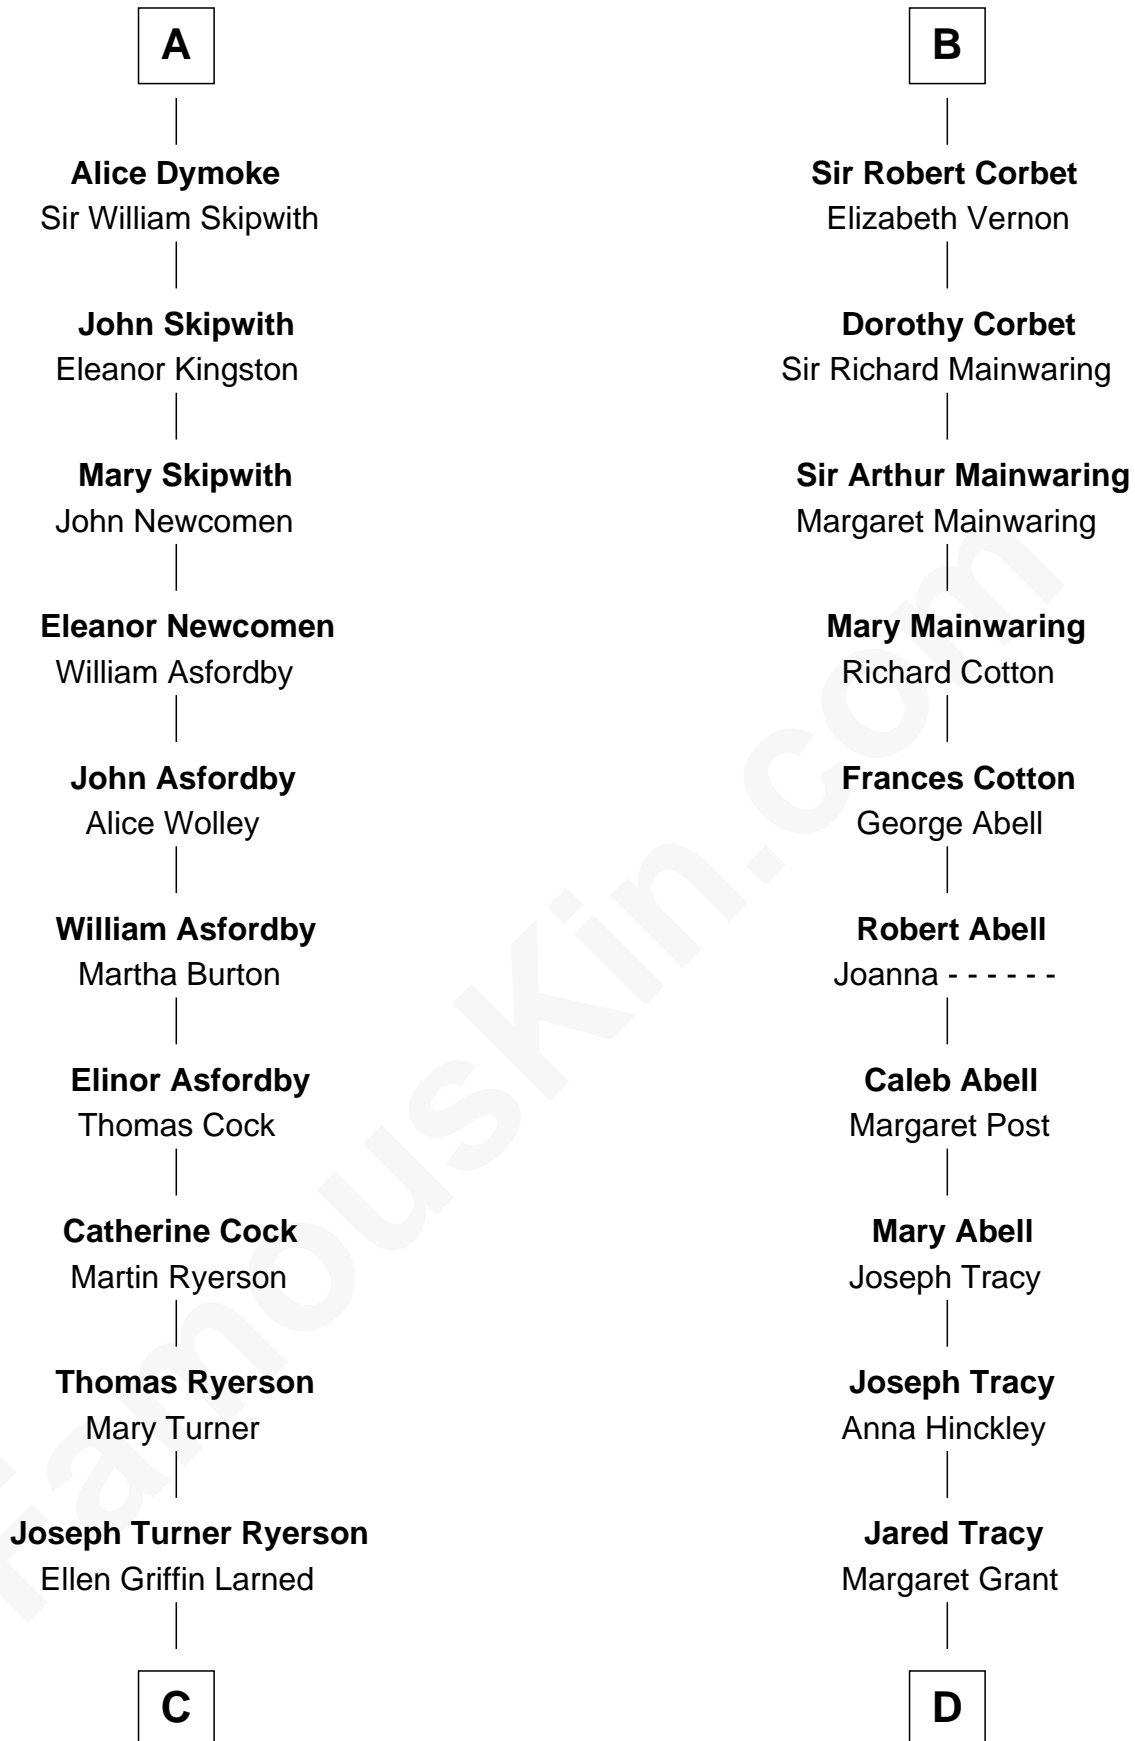

## Relationship Chart of

**Paget Brewster**

*TV Actress*

21st cousin of

**Henry Sturgis Morgan**

*Co-Founder of Morgan Stanley*

**Thomas of Brotherton**

Alice de Hales

John de Segrave

**Elizabeth de Segrave**

John de Mowbray

**Margaret Mowbray**

Sir Reginald Lucy

**Sir Walter Lucy**

Eleanor L'Arcedeckne

**Eleanor Lucy**

Sir Thomas Hopton

**Elizabeth Hopton**

Sir Roger Corbet

**Sir Richard Corbet**

Elizabeth Devereux

**B**

**C**

**Edward Larned Ryerson**

Mary Pringle Mitchell

**Donald Mitchell Ryerson**

Isabelle McGenniss

**Joan Ryerson**

George Washington Wales Brewster

**Galen Brewster**

Hathaway Tew

**Paget Brewster**