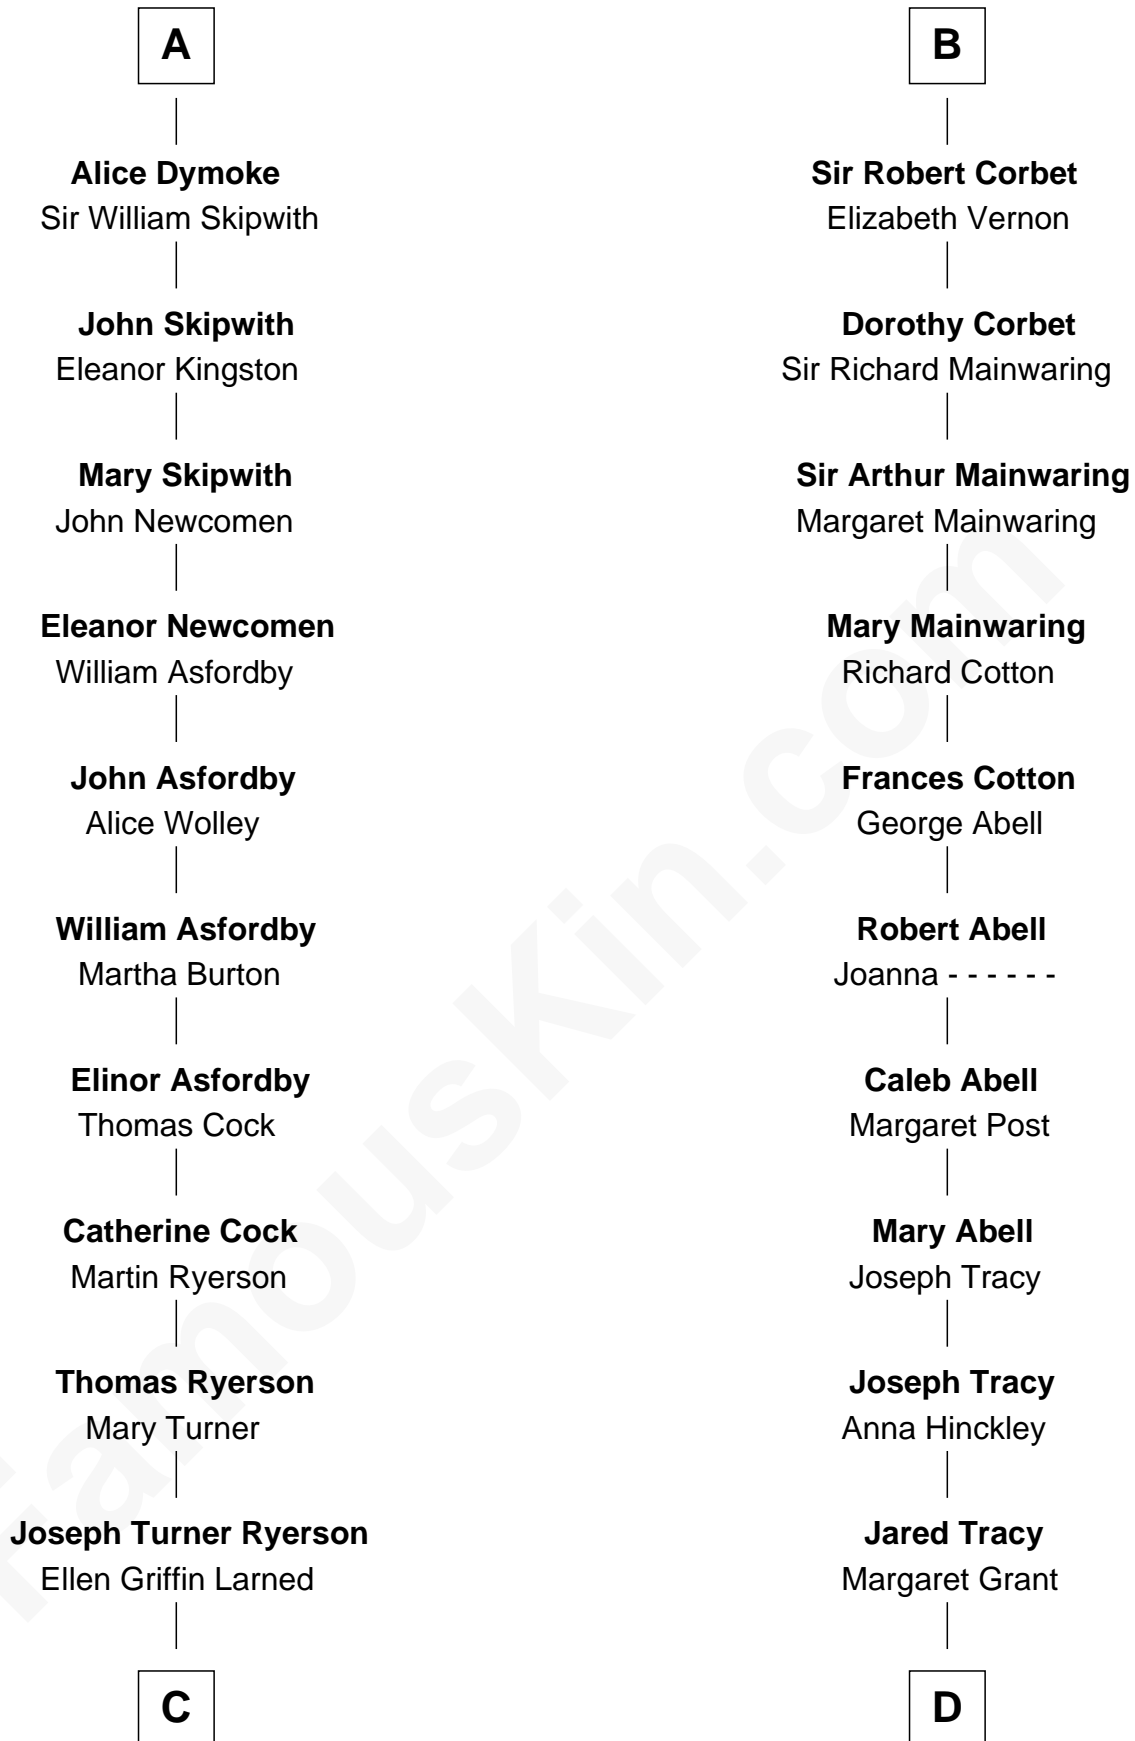

FamousKin.com

Relationship Chart of

Paget Brewster

TV Actress

21st cousin of

Henry Sturgis Morgan

Co-Founder of Morgan Stanley

Sir John de Mowbray

Aline de Braiose

C

Edward Larned Ryerson

Mary Pringle Mitchell

Donald Mitchell Ryerson

Isabelle McGenniss

Joan Ryerson

George Washington Wales Brewster