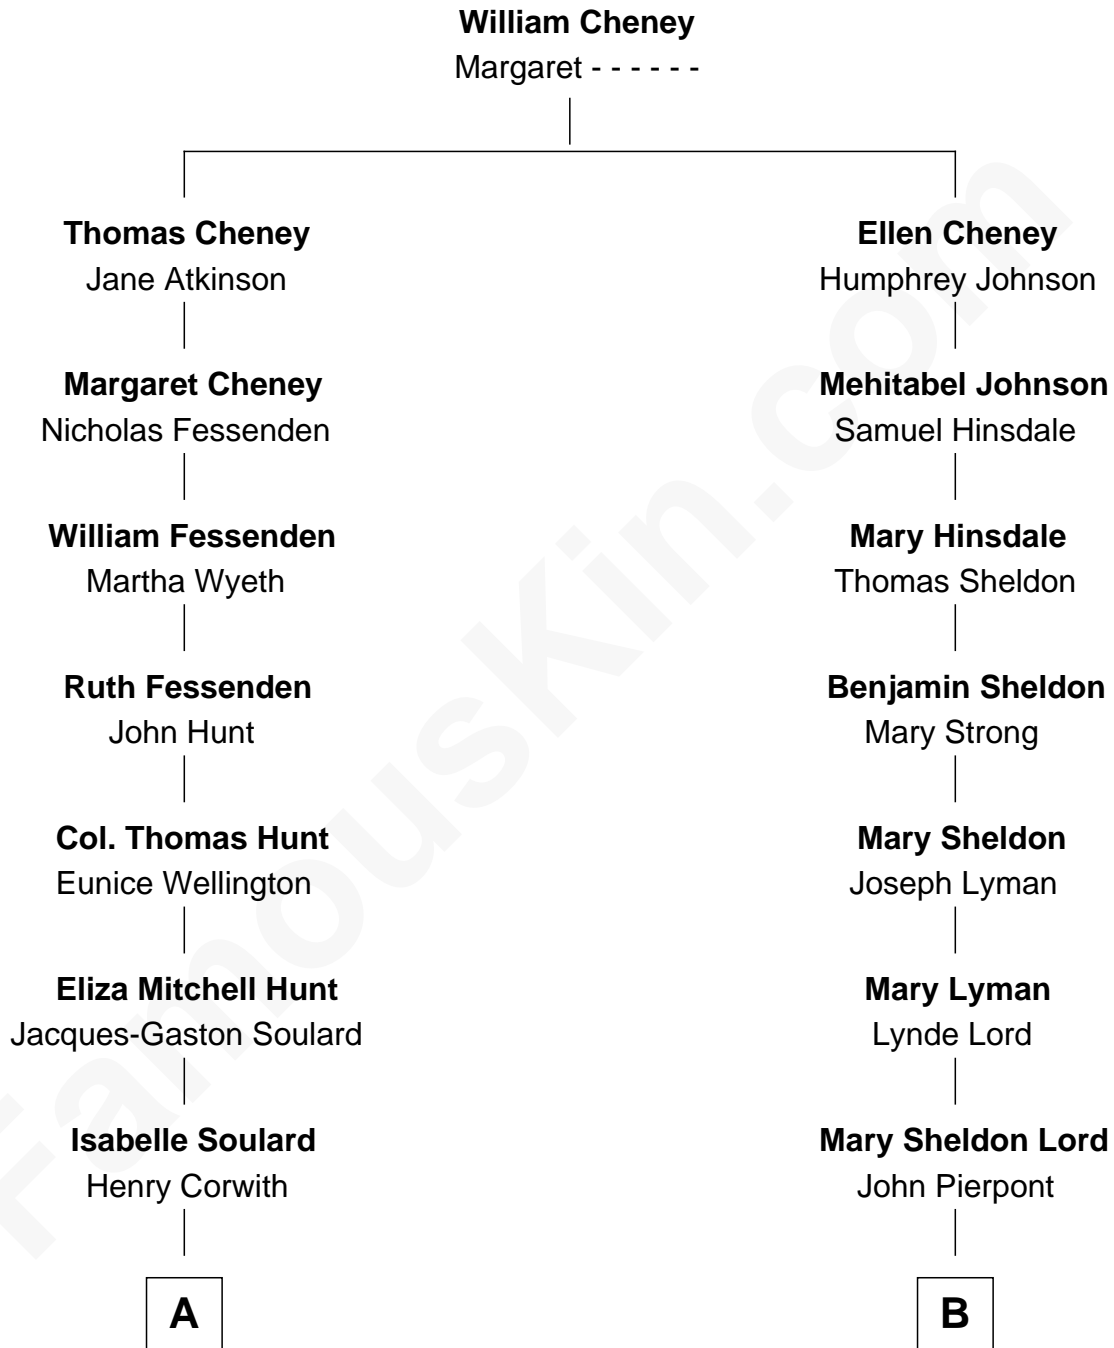

FamousKin.com
Relationship Chart of
Paget Brewster
TV Actress

9th cousin 2 times removed of

J.P. Morgan, Jr.
American Banker and Philanthropist

A

Isabelle S. Corwith
Charles Burrill McGenniss

Isabelle McGenniss
Donald Mitchell Ryerson

Joan Ryerson
George Washington Wales Brewster

Galen Brewster
Hathaway Tew

Paget Brewster
TV Actress

B

Juliet Pierpont
Junius Spencer Morgan

John Pierpont Morgan
Frances Louisa Tracy

J.P. Morgan, Jr.
American Banker and Philanthropist