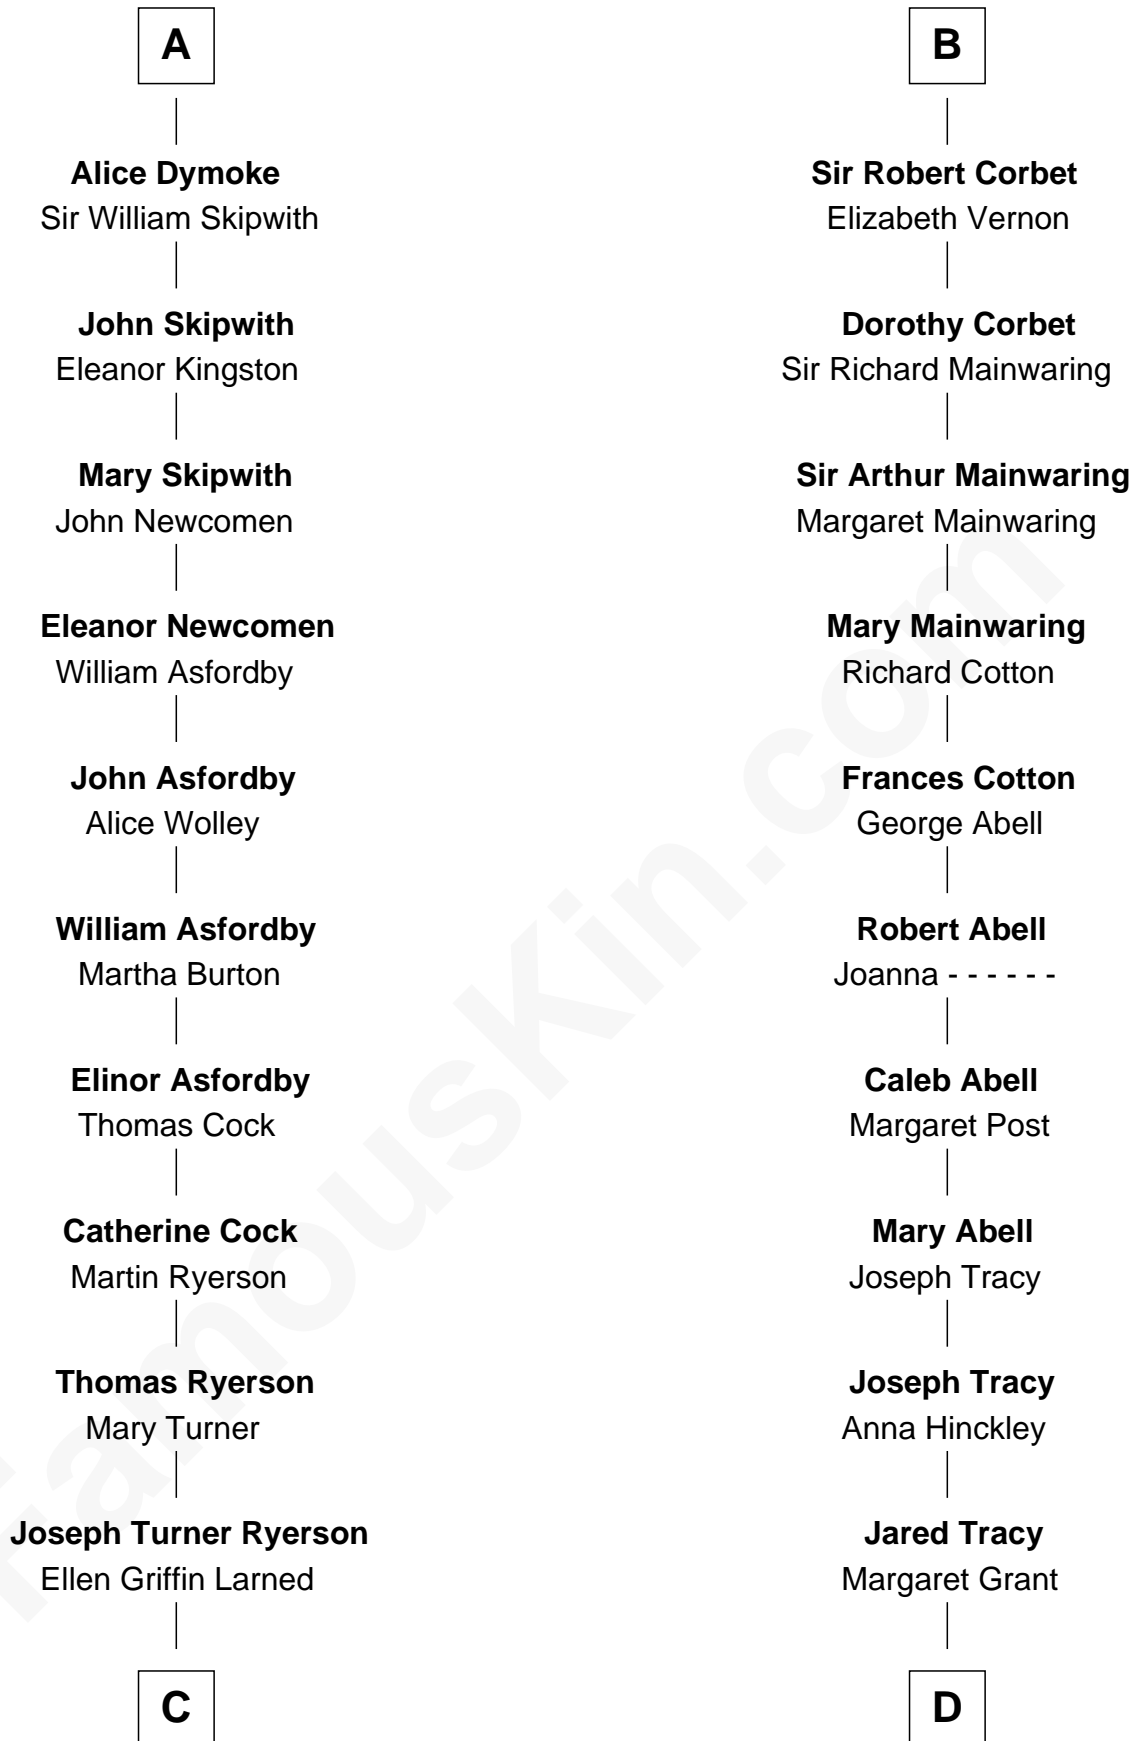

FamousKin.com
Relationship Chart of
Paget Brewster
TV Actress

20th cousin 1 time removed of

J.P. Morgan, Jr.
American Banker and Philanthropist

C

Edward Larned Ryerson

Mary Pringle Mitchell

Donald Mitchell Ryerson

Isabelle McGenniss

Joan Ryerson

George Washington Wales Brewster

Galen Brewster

Hathaway Tew

Paget Brewster

TV Actress

D