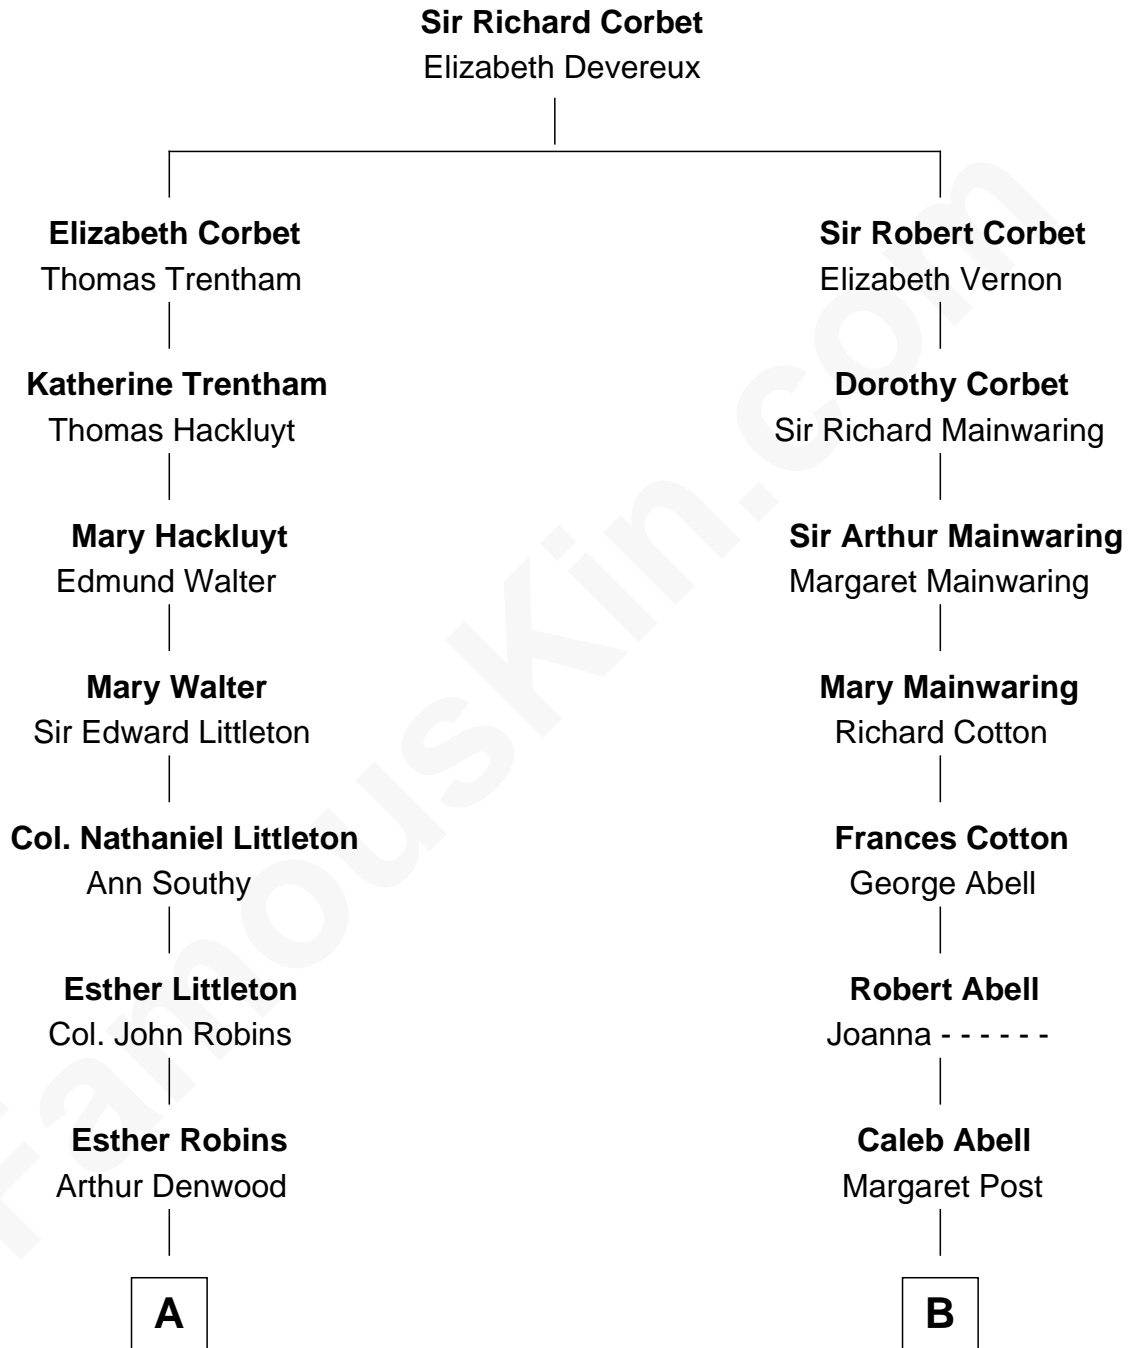

FamousKin.com
Relationship Chart of
Paget Brewster
TV Actress

13th cousin 2 times removed of

J.P. Morgan, Jr.
American Banker and Philanthropist

A

Elizabeth Denwood

David Wilson

Samuel Wilson

Margaret Custis

Col. John Custis Wilson

Margaret Custis

Henry Parke Custis Wilson

Susan Savage

Susan Savage Wilson

John Ledyard Hodge

Ellen Mackenzie Hodge

Dr. George Washington Wales Brewster

George Washington Wales Brewster

Joan Ryerson

Galen Brewster

Hathaway Tew

Paget Brewster

TV Actress

B

Mary Abell