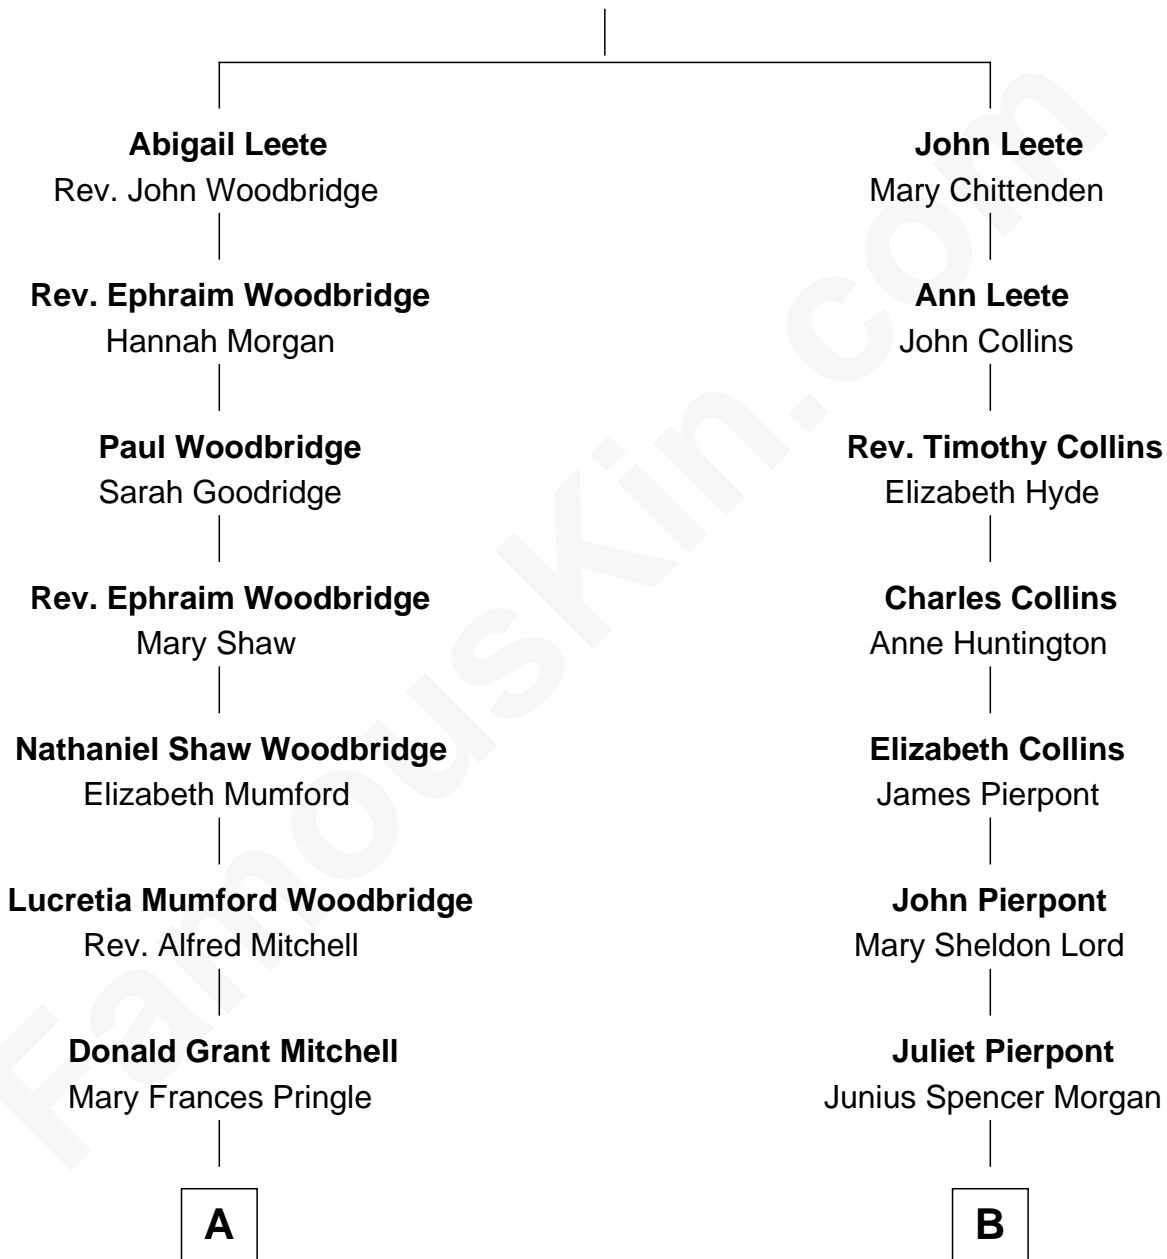

# FamousKin.com Relationship Chart of

**Paget Brewster**

*TV Actress*

8th cousin 3 times removed of

**J.P. Morgan, Jr.**

*American Banker and Philanthropist*

**Gov. William Leete**

Anna Payne

**A**

**Mary Pringle Mitchell**  
Edward Larned Ryerson

**Donald Mitchell Ryerson**  
Isabelle McGenniss

**Joan Ryerson**  
George Washington Wales Brewster

**Galen Brewster**  
Hathaway Tew

**Paget Brewster**  
*TV Actress*

**B**

**John Pierpont Morgan**  
Frances Louisa Tracy

**J.P. Morgan, Jr.**  
*American Banker and Philanthropist*